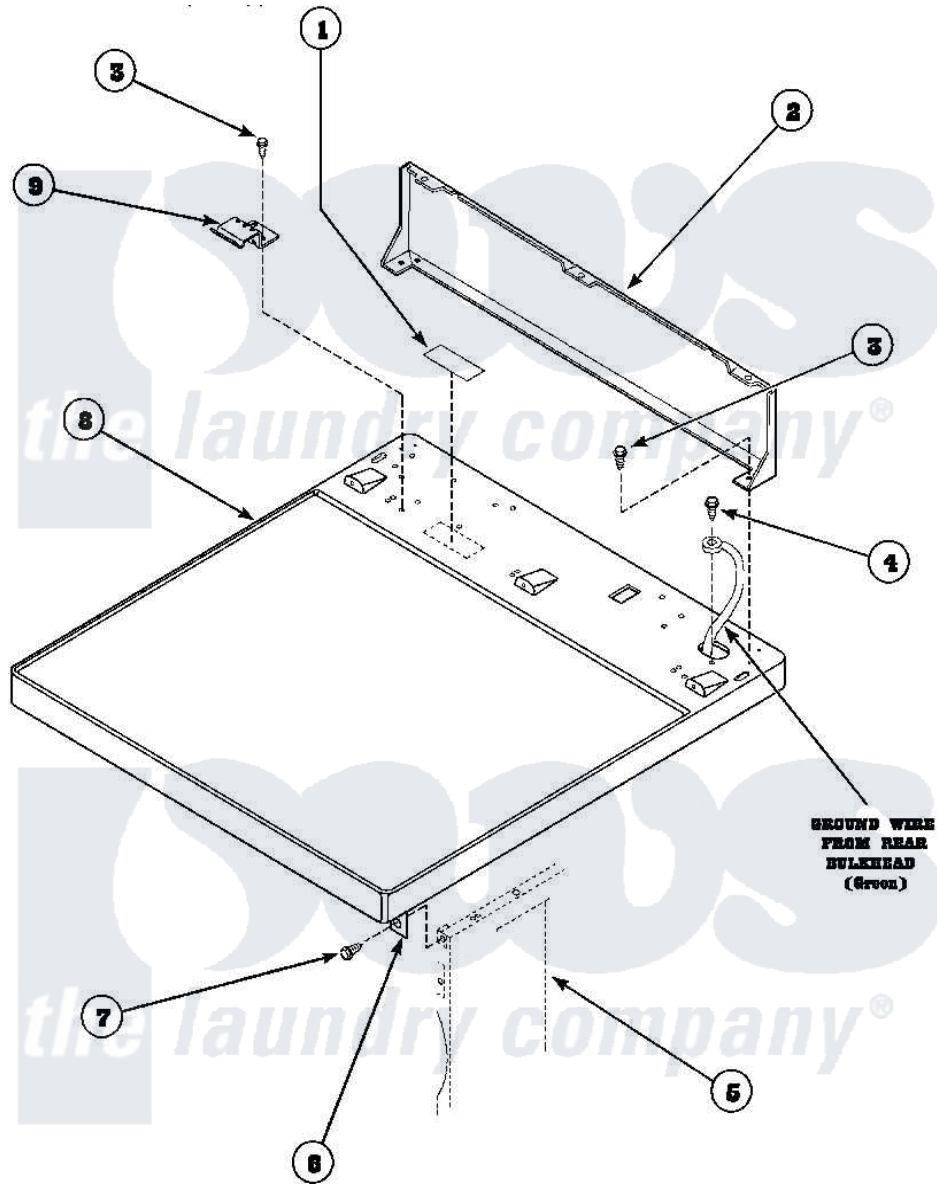

Amana LE8517W2B (BOM: PLE8517W2 B) 01 - CABINET TOP AND CONTROL HOOD REAR PANEL

GROUND WIRE FROM REAR BULKHEAD (Green)

31627524

Amana Residential Amana LE8517W2B (BOM: PLE8517W2 B) Dryer Parts Parts Diagram 01 - CABINET TOP AND CONTROL HOOD REAR PANEL
 Click on the part number to view part

Item	Original Part Number	Replaced By	Status	Part Description
1	24903		Not Available	STICKER,DISCONNECT POW
2	500343		Not Available	PANEL,BACK(HOME HOOD)
3	501086	90767		Screw, 8A X 3/8 HeX Washer Head Tapping
4	20530			Screw, 10-24 x 3/8 Hex
5	500001P		Not Available	(ADD LETTER BEFORE "P" IN PART
6	500084	40130801		Bracket, Top Mount
7	33562	27001200		Screw
8	500085P		Not Available	(ADD LETTER L-L, W-W TO PART N
9	501241	Y503876		Clip, Hold Down