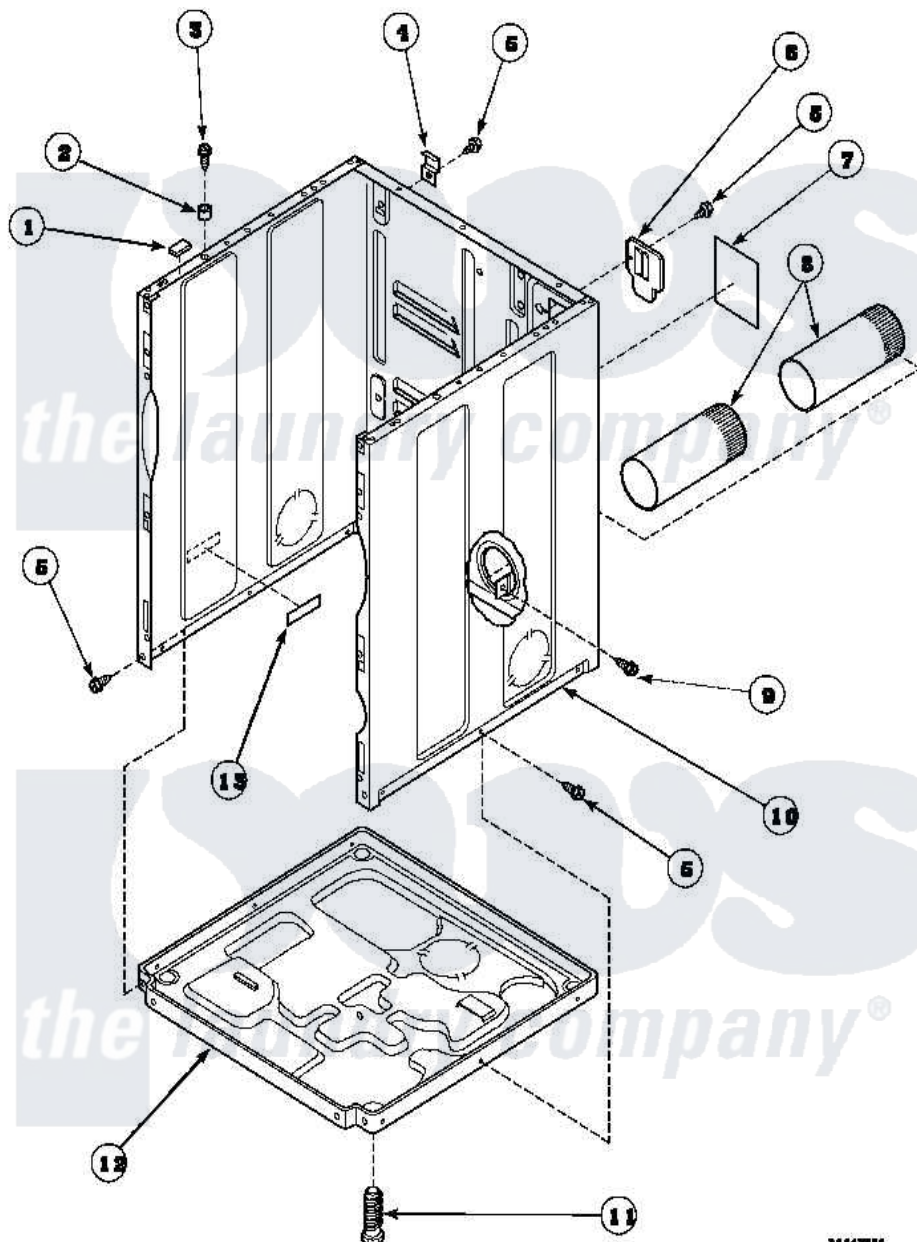

Amana LE8517W2B (BOM: PLE8517W2 B) 02 - CABINET, EXHAUST DUCT AND BASE

Amana Residential Amana LE8517W2B (BOM: PLE8517W2 B) Dryer Parts Parts Diagram 02 - CABINET, EXHAUST DUCT AND BASE

Click on the part number to view part

Item	Original Part Number	Replaced By	Status	Part Description
1	Y56128			Pad, Bumper
2	56079	505187		Locator, Panel
3	32671	Y014874		Screw, Idler Arm And Sleeve
4	500003			Hinge, Top
5	33562	27001200		Screw
7	501289		Not Available	(ELECTRIC MODELS)
8	500064	505518		Duct, Exhaust
9	501668	503688		Screw, 10B-16 X .34 I
10	500001P		Not Available	(ADD LETTER BEFORE "P" IN PART)
11	Y500101			Leg, Leveling
12	500070			Base, Dryer
13	61294		Not Available	(ELECTRIC MODELS)
NI	521P3			Kit, Flex Vent-Display
"	528P3			Directional Exhaust Kit