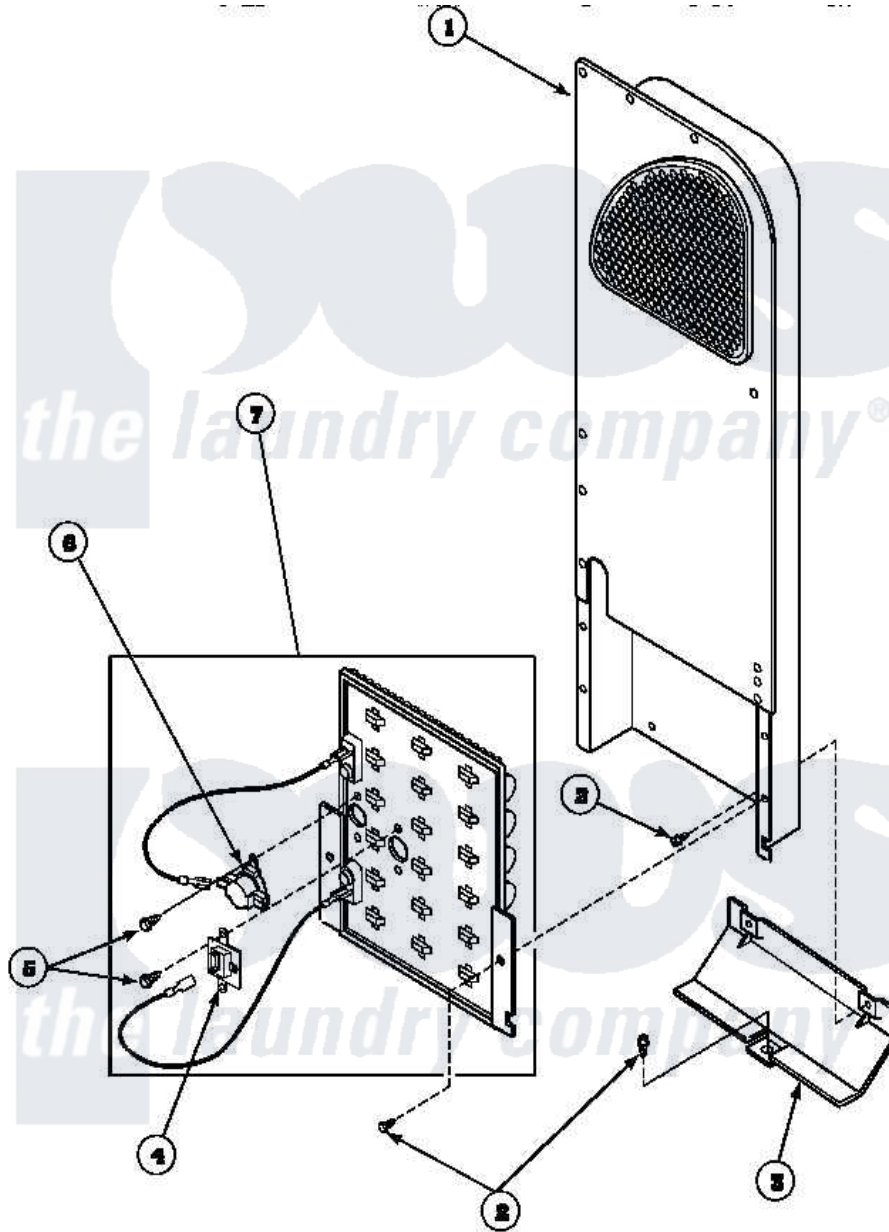

**Amana LE8517W2B (BOM: PLE8517W2 B) 05 - HEATER BOX ASSY  
ORIGINALLY ON ELEC DRYER**

Amana Residential Amana LE8517W2B (BOM: PLE8517W2 B) Dryer Parts Parts Diagram 05 - HEATER BOX ASSY  
ORIGINALLY ON ELEC DRYER  
Click on the part number to view part

2140925A

| Item | Original Part Number  | Replaced By               | Status        | Part Description            |
|------|-----------------------|---------------------------|---------------|-----------------------------|
| 1    | 500179P               | <a href="#">503605</a>    |               | Assembly, Heater Duct       |
| 2    | 501668                | <a href="#">503688</a>    |               | Screw, 10B-16 X .34 I       |
| 3    | 60952                 |                           | Not Available | SHIELD,HEAT DUCT            |
| 4    | 62600                 | <a href="#">40113801</a>  |               | Fuse, Thermal               |
| 5    | 23222                 | <a href="#">3177991</a>   |               | Screw                       |
| 6    | Y62641                | <a href="#">W10116735</a> |               | Thermistor-Fix              |
| 7    | <a href="#">61929</a> |                           |               | Assembly, Heater Kit 240/4. |
| "    | <a href="#">61928</a> |                           |               | Heater Assembly 208V        |
| "    | <a href="#">61927</a> |                           |               | Heater Assembly             |