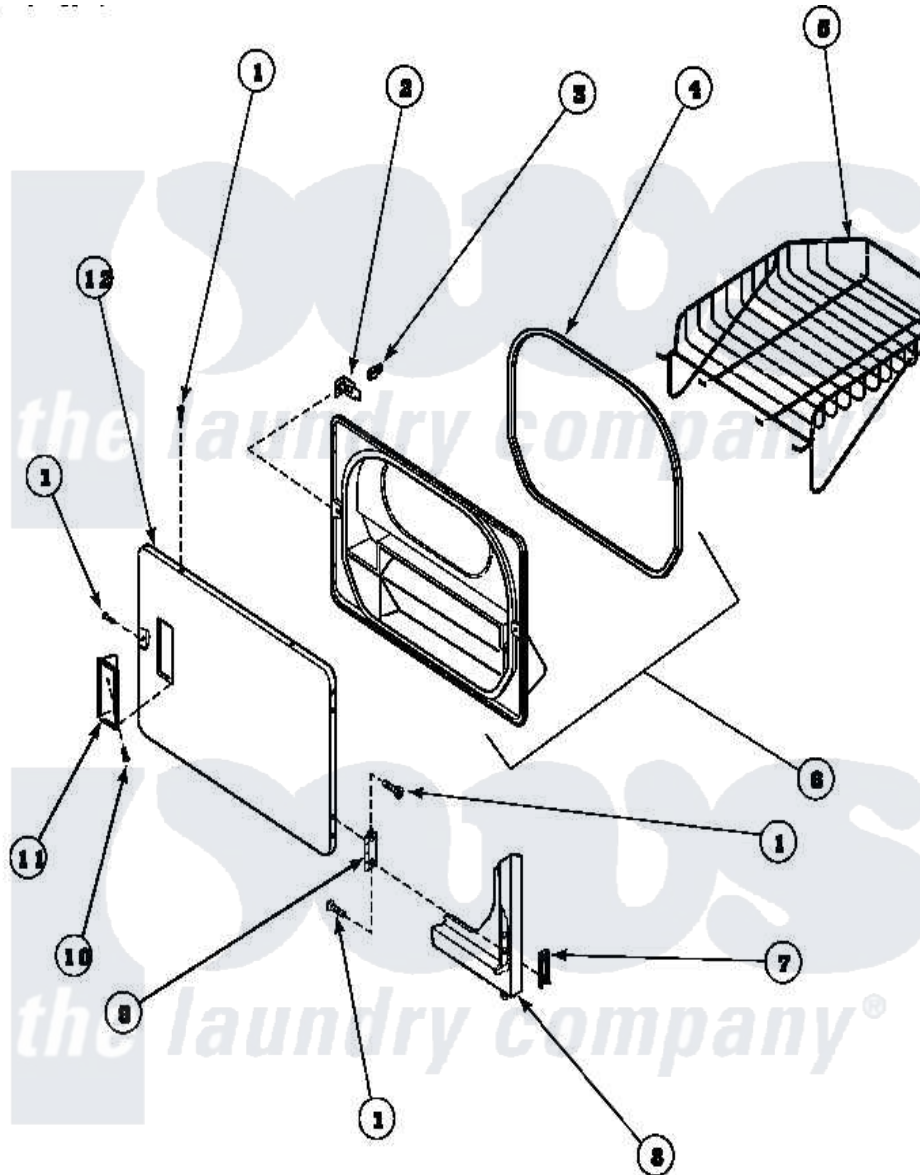

# Amana LE8517W2B (BOM: PLE8517W2 B) 07 - LOADING DOOR WITH DRYING RACK

Amana Residential Amana LE8517W2B (BOM: PLE8517W2 B) Dryer Parts Parts Diagram 07 - LOADING DOOR WITH DRYING RACK

Click on the part number to view part

Item	Original Part Number	Replaced By	Status	Part Description
1	<a href="#">500226</a>			Screw, 8b-16 x 5/8 Tap
2	500223	<a href="#">40116201</a>		Bracket, Door Strike
3	500039	<a href="#">510181</a>		Strike Doormetal
4	500200		Not Available	SEAL, DOOR
5	501295P		Not Available	RACK, DRYING
6	500199		Not Available	ASSY, LINER & SEAL
7	<a href="#">500236</a>			Clip, Door Hinge Mount
8	500033		Not Available	FRONT PANEL
9	500041	<a href="#">Y503676</a>		Hinge, Door And Top
10	500297	<a href="#">8281236</a>		Screw
11	500042		Not Available	DOOR PULL
12	<a href="#">500040</a>			Outer Door Panel
NI	500035		Not Available	COMPLETE LOADING DOOR ASSEMBLY