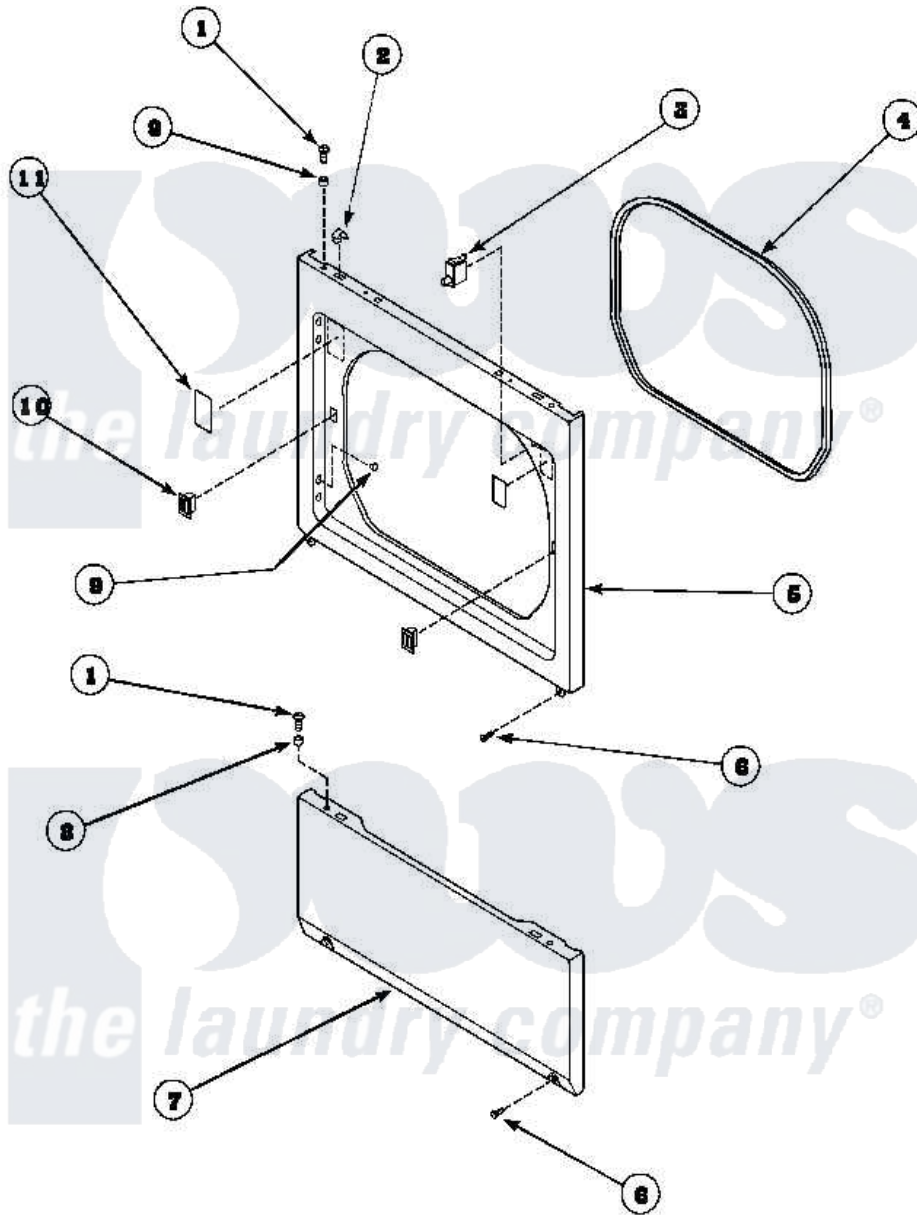

Amana LE8517W2B (BOM: PLE8517W2 B) 08 - LOWER ACCESS PANEL, FRONT PANEL AND SEAL

Amana Residential Amana LE8517W2B (BOM: PLE8517W2 B) Dryer Parts Parts Diagram 08 - LOWER ACCESS PANEL, FRONT PANEL AND SEAL
 Click on the part number to view part

Item	Original Part Number	Replaced By	Status	Part Description
1	32671	Y014874		Screw, Idler Arm And Sleeve
2	56080	22001650		Fastener, Spring
3	Y62872	W10169313		Switch-Dor
4	500034			Seal, Front Panel
5	500033		Not Available	FRONT PANEL
6	33562	27001200		Screw
7	500044		Not Available	LOWER ACCESS PANEL
8	56079	505187		Locator, Panel
9	500227	505295		Screw, No.8ab-16 x 3/4 PH
10	54660	LA-1003		Door Catch Kit
11	500281		Not Available	STICKER