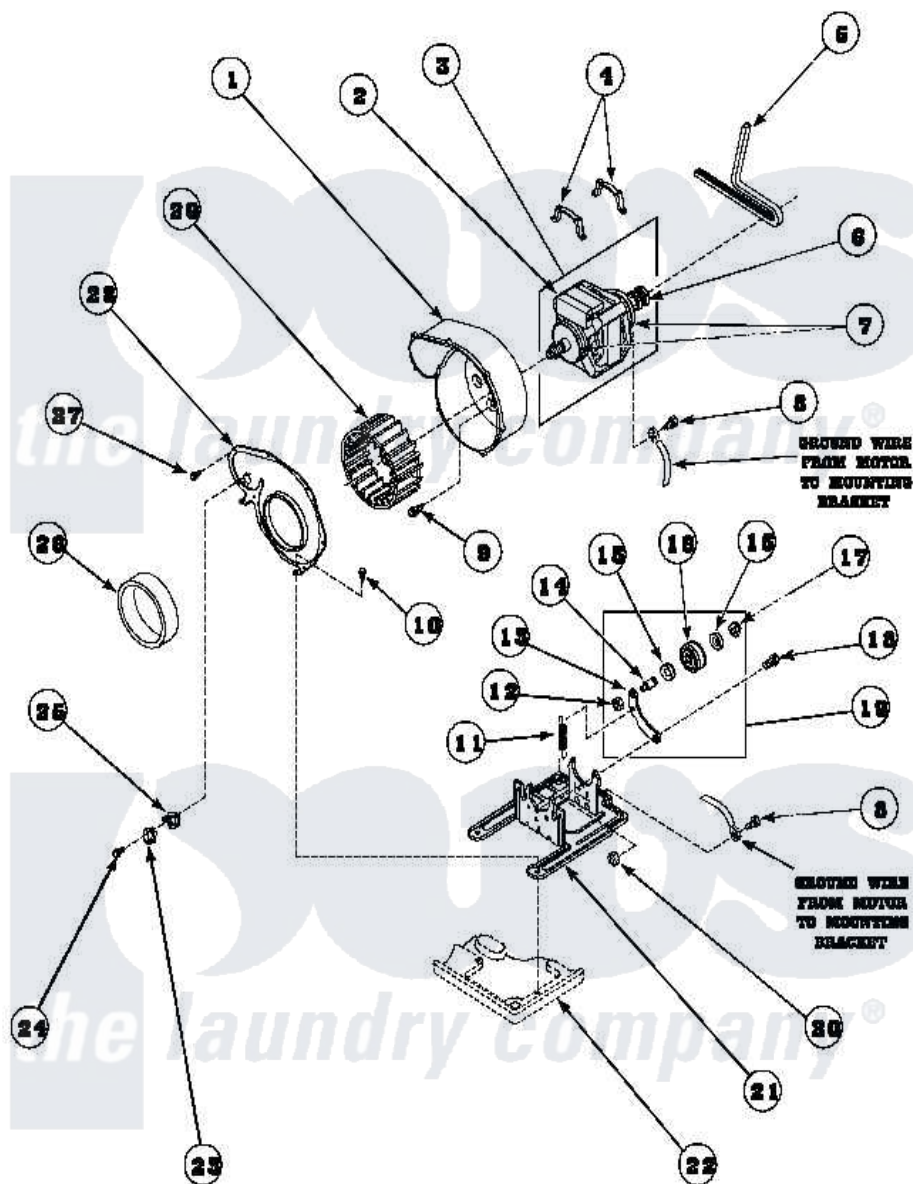

Amana LE8517W2B (BOM: PLE8517W2 B) 09 - MOTOR, EXHAUST FAN AND BELT

Amana Residential Amana LE8517W2B (BOM: PLE8517W2 B) Dryer Parts Parts Diagram 09 - MOTOR, EXHAUST FAN AND BELT

Click on the part number to view part

Item	Original Part Number	Replaced By	Status	Part Description
1	56020			Housing, Blower
2	501218		Not Available	MOTOR SWITCH (DOES NOT INCLUDE THERMAL PROT
3	Y501212	505843P		Net-Motor
4	Y58047	660658		Clamp, Motor Mounting 343481 685441
5	59174	40111201		Belt, Cylinder
6	500222			Pulley, Motor-50hz
7	590P3			Motor Hub Ring Kit
8	20530			Screw, 10-24 x 3/8 Hex
9	Y31645	27001200		Screw
10	33562	27001200		Screw
11	56076			Spring, Idler
12	56156	358160		Nut
13	500910	37001144		Assembly- Idler

14	56461		Shaft
15	52549		Washer, 501 ID X3/4 Odx
16	Y54414		Assembly, Wheel And Bearing
17	23748		Ring, Retaining
18	500824		Screw, 1/4-20 Unc Hex
19	500269	37001287	Assembly, Idler Lever/Shaft/Pulley
20	52566	27001225	Nut, Jam Mid Lock 1/4-20
21	500822	503613	Mount, Motor
22	500070		Base, Dryer
23	Y61372		Thermostat
24	23222	3177991	Screw
"	Y33561	489464	Screw
25	61622		Thermostat, Heater
26	500313		Seal, Blower Housing
27	31260		Screw, No.8 X 3/8 Ind H
28	500078	511969P	Kit Blower Housing And Cover
29	56000	510139P	Assembly Blower Fan Package