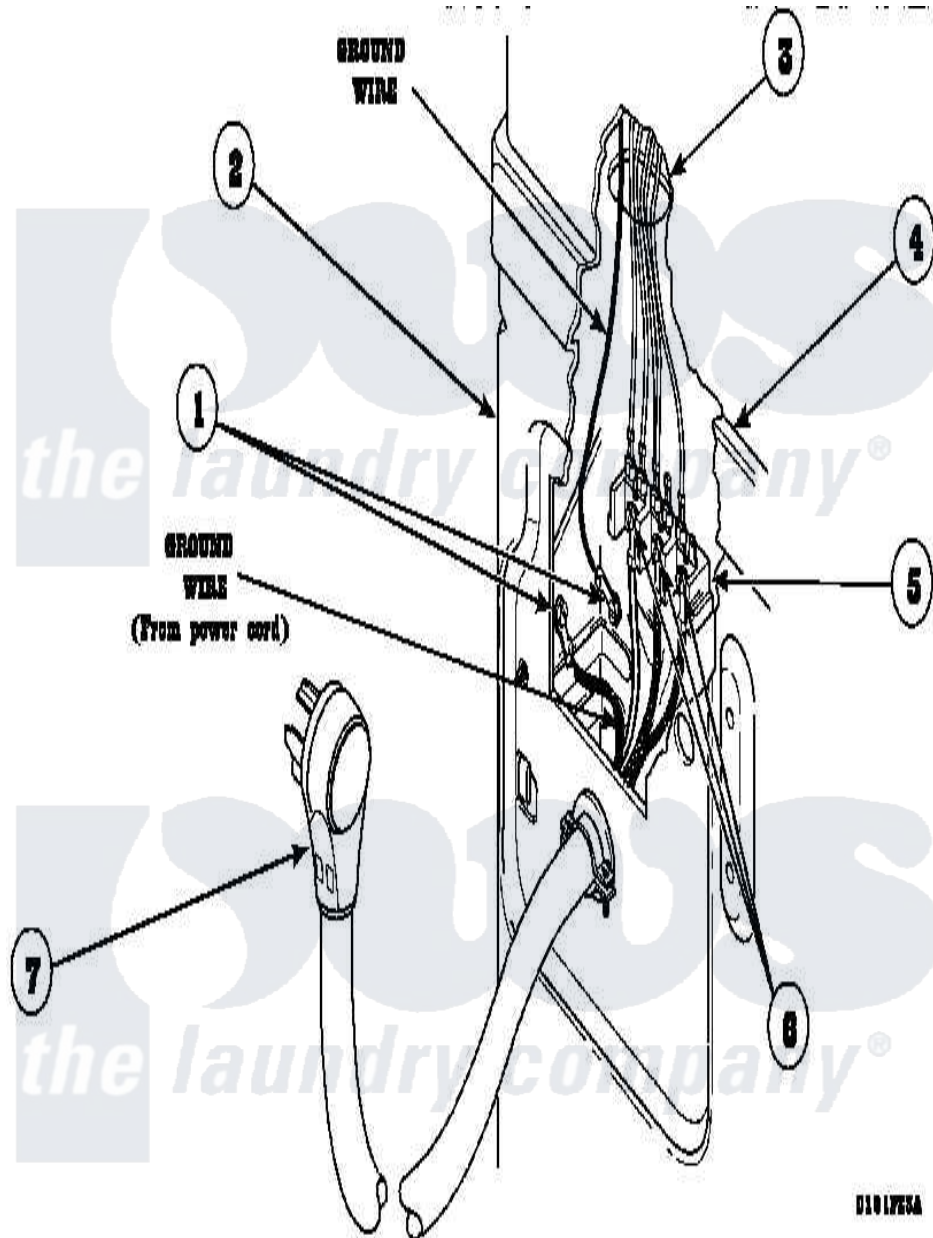

Amana LE8517W2B (BOM: PLE8517W2 B) 11 - POWER CORDS

010 LP23A

Amana Residential Amana LE8517W2B (BOM: PLE8517W2 B) Dryer Parts Parts Diagram 11 - POWER CORDS
 Click on the part number to view part

Item	Original Part Number	Replaced By	Status	Part Description
1	20530			Screw, 10-24 x 3/8 Hex
2	500001P		Not Available	(ADD LETTER BEFORE "P" IN PART
3	500343		Not Available	PANEL, BACK(HOME HOOD)
4	500085P		Not Available	(ADD LETTER L-L, W-W TO PART N
5	61923P	61923		Block, Terminal
6	Y61199	3400094		Screw, 10-32 X 3/8
7	503597			Cord, Power
8	52113			Relief, Strain
9	502496			Adapter, Strain Relief