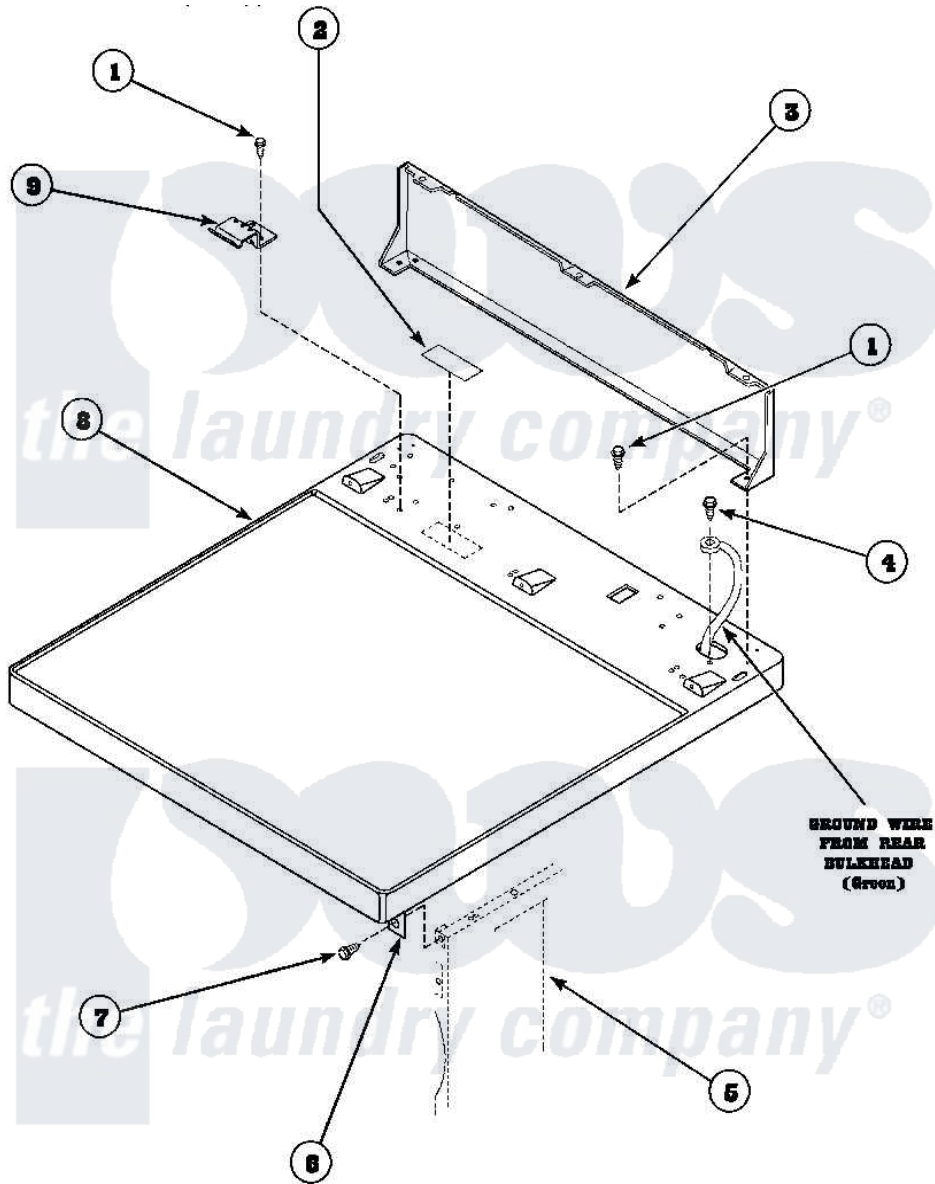

Amana LE8567L2 (BOM: PLE8567L2) 01 - CABINET TOP AND CONTROL HOOD REAR PANEL

Amana [Residential Amana LE8567L2 \(BOM: PLE8567L2\) Dryer Parts](#) Parts Diagram 01 - CABINET TOP AND CONTROL HOOD REAR PANEL
 Click on the part number to view part

Item	Original Part Number	Replaced By	Status	Part Description
1	501086	90767		Screw, 8A X 3/8 HeX Washer Head Tapping
2	24903		Not Available	STICKER,DISCONNECT POW
3	500343		Not Available	PANEL,BACK(HOME HOOD)
4	20530			Screw, 10-24 x 3/8 Hex
5	500001P		Not Available	(ADD LETTER BEFORE "P" IN PART
6	500084	40130801		Bracket, Top Mount
7	33562	27001200		Screw
8	500085P		Not Available	(ADD LETTER L-L, W-W TO PART N
9	501241	Y503876		Clip, Hold Down