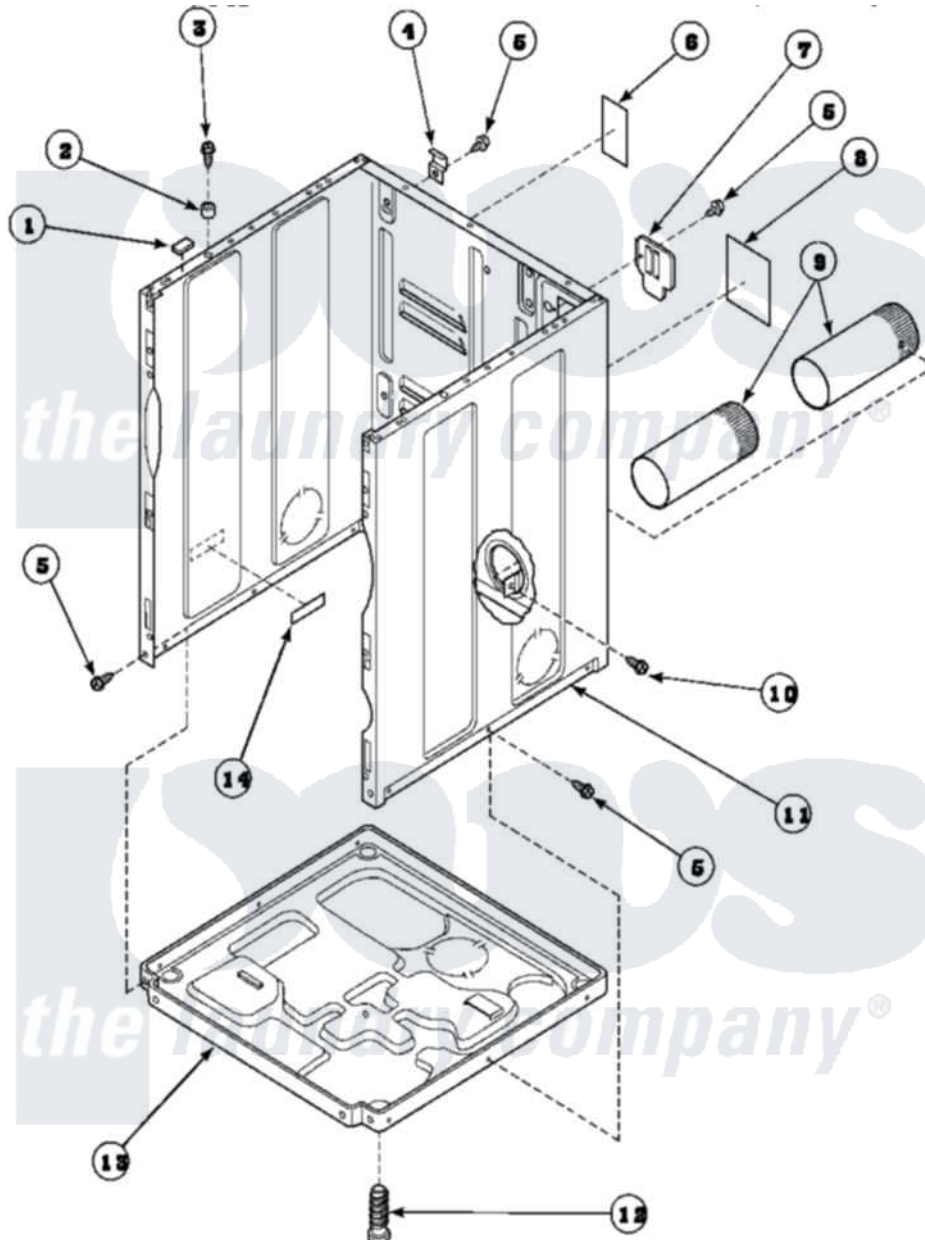

Amana LE8567L2 (BOM: PLE8567L2) 02 - CABINET, EXHAUST DUCT AND BASE

Amana Residential Amana LE8567L2 (BOM: PLE8567L2) Dryer Parts Parts Diagram 02 - CABINET, EXHAUST DUCT AND BASE

Click on the part number to view part

Item	Original Part Number	Replaced By	Status	Part Description
1	Y56128			Pad, Bumper
2	56079	505187		Locator, Panel
3	32671	Y014874		Screw, Idler Arm And Sleeve
4	500003			Hinge, Top
5	33562	27001200		Screw
6	500670		Not Available	STICKER NG OR MIXED GA
7	500114	510903		Plate Access Panel
8	501289		Not Available	(ELECTRIC MODELS)
9	500064	505518		Duct, Exhaust
10	501668	503688		Screw, 10B-16 X .34 I
11	500001P		Not Available	(ADD LETTER BEFORE "P" IN PART
12	Y500101			Leg, Leveling
13	500070			Base, Dryer
14	61294		Not Available	(ELECTRIC MODELS)