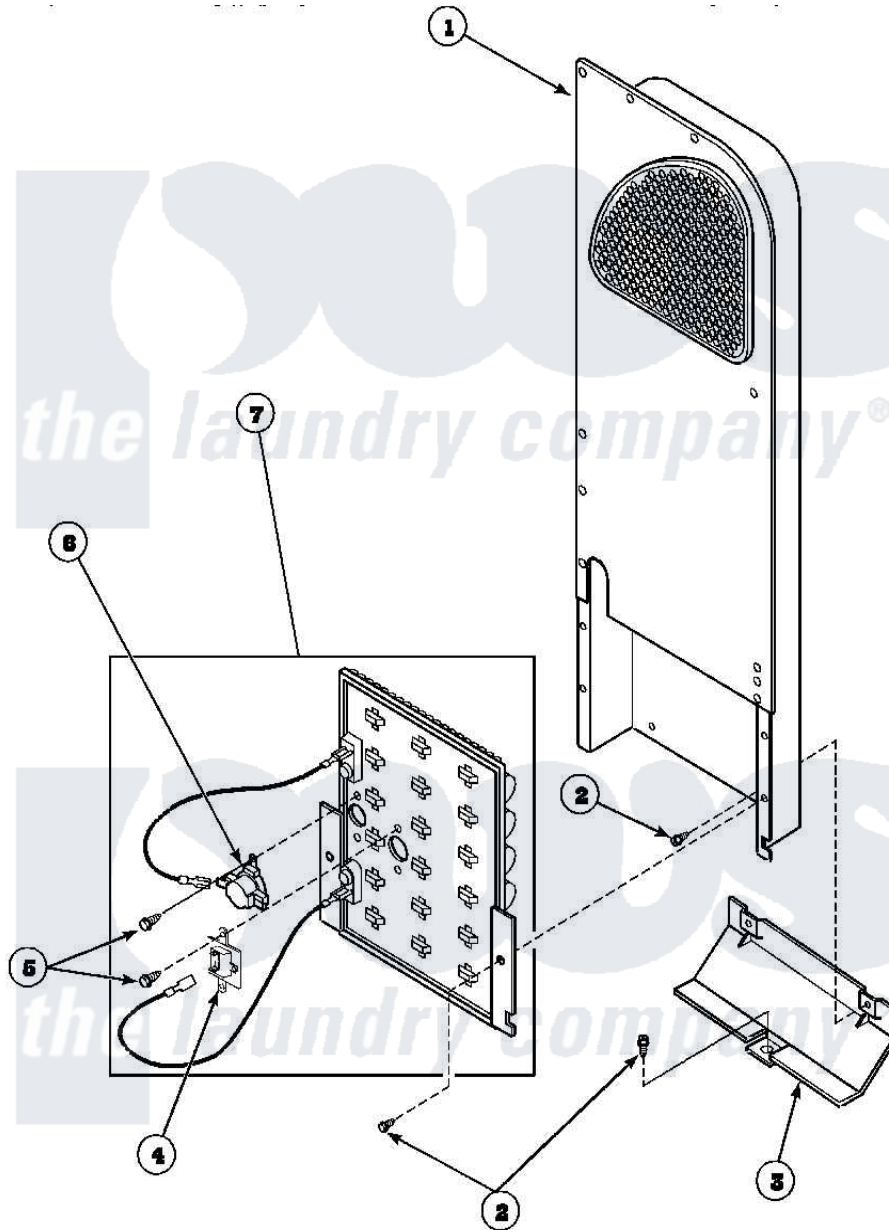

**Amana LE8567L2 (BOM: PLE8567L2) 08 - HEATER BOX ASSY
ORIGINALLY ON ELEC DRYER**

Amana Residential Amana LE8567L2 (BOM: PLE8567L2) Dryer Parts Parts Diagram 08 - HEATER BOX ASSY
ORIGINALLY ON ELEC DRYER
Click on the part number to view part

Item	Original Part Number	Replaced By	Status	Part Description
1	500179P	503605		Assembly, Heater Duct
2	501668	503688		Screw, 10B-16 X .34 I
3	60952		Not Available	SHIELD,HEAT DUCT
4	62600	40113801		Fuse, Thermal
5	23222	3177991		Screw
6	Y62641	W10116735		Thermistor-Fix
7	61928			Heater Assembly 208V
"	61927			Heater Assembly