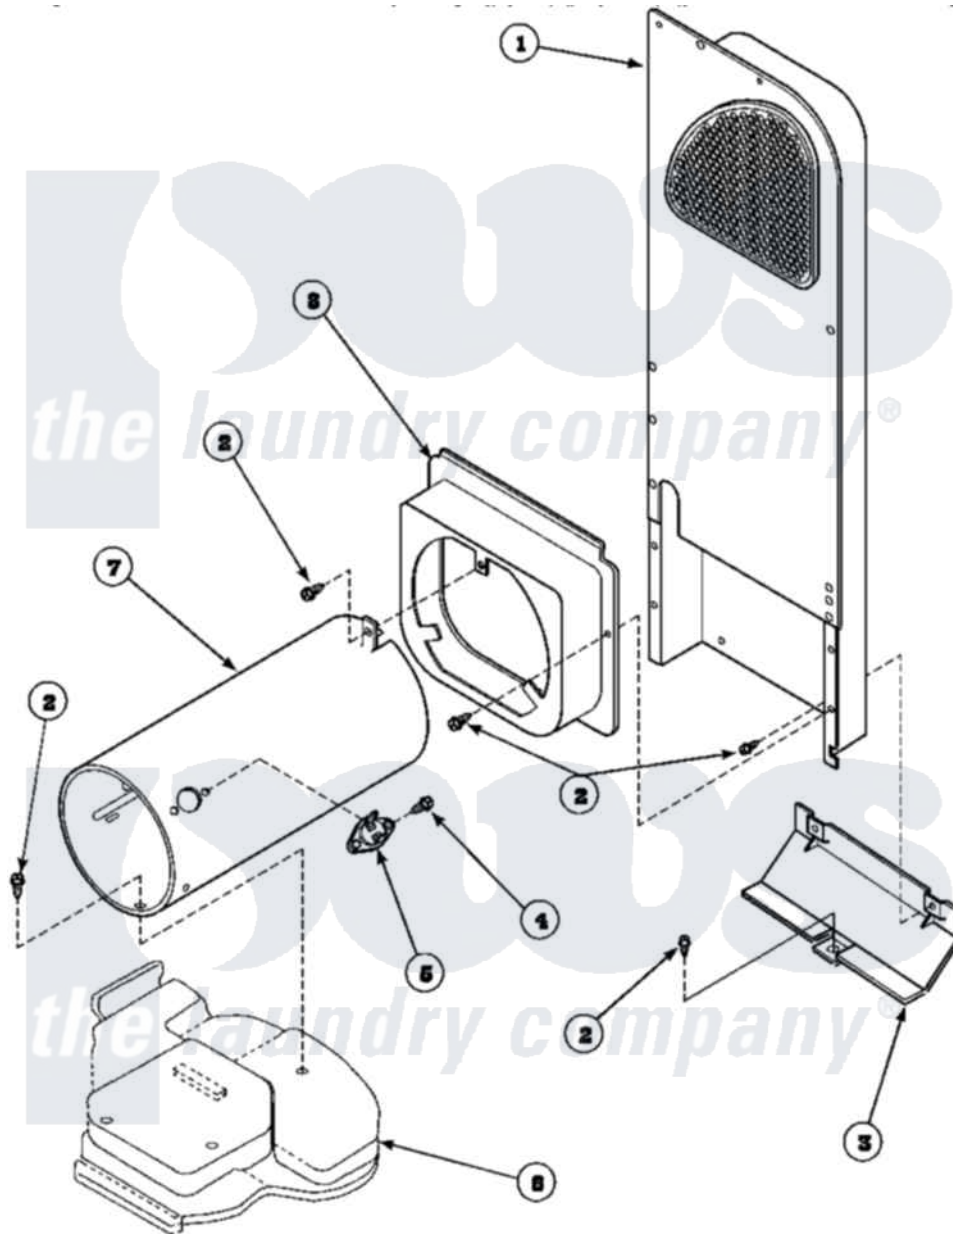

**Amana LE8567L2 (BOM: PLE8567L2) 09 - HEATER BOX ASSY
ORIGINALLY ON GAS DRYER**

Amana Residential Amana LE8567L2 (BOM: PLE8567L2) Dryer Parts Parts Diagram 09 - HEATER BOX ASSY
ORIGINALLY ON GAS DRYER
Click on the part number to view part

Item	Original Part Number	Replaced By	Status	Part Description
1	500179P	503605		Assembly, Heater Duct
2	501668	503688		Screw, 10B-16 X .34 I
3	60952		Not Available	SHIELD,HEAT DUCT
4	51782		Not Available	SCREW, 6B-20X5/16
5	Y61886			Thermostat, Limit-Blk
6	500070			Base, Dryer
7	61974		Not Available	BURNER HOUSING
8	500122	510101		Shroud Heat Duct