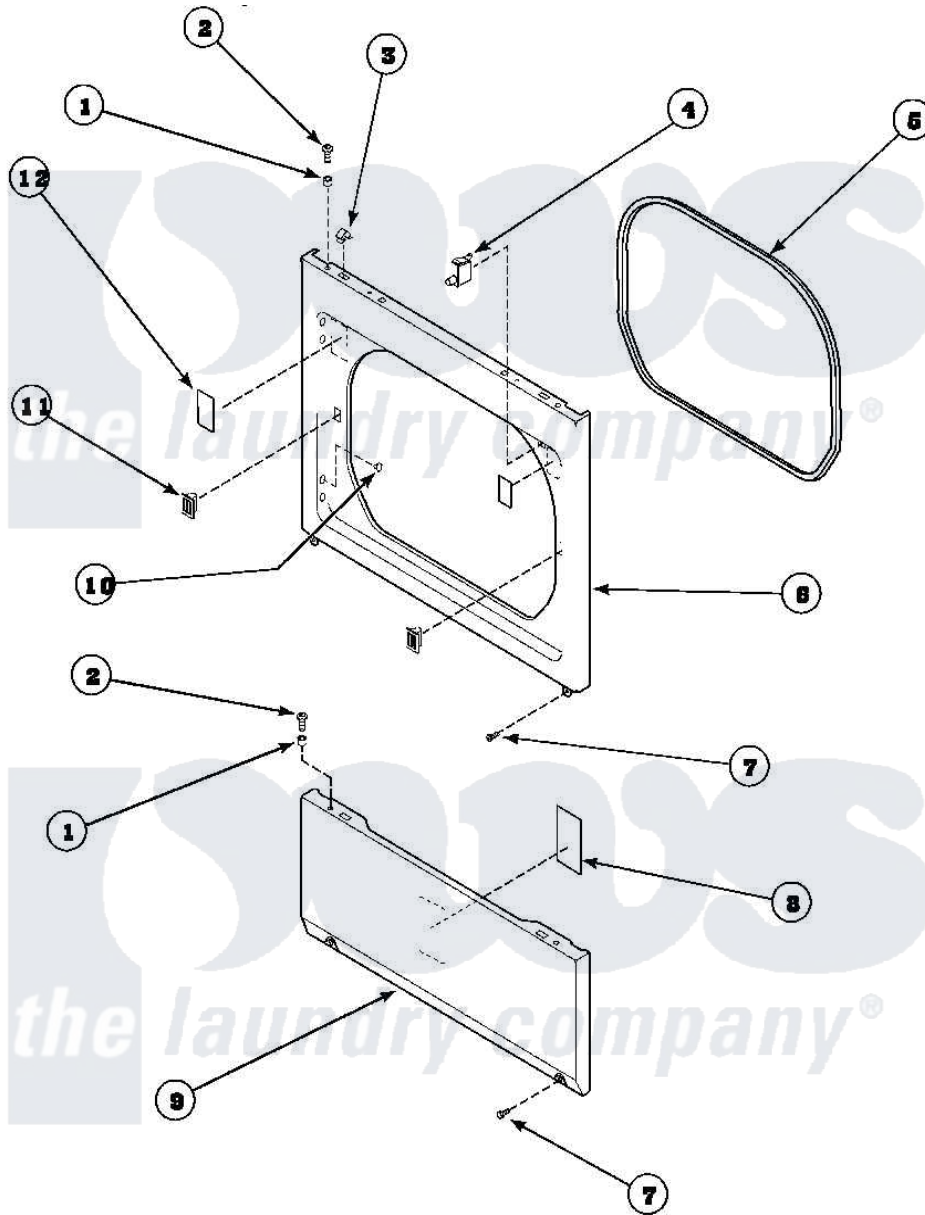

Amana LE8567L2 (BOM: PLE8567L2) 12 - LOWER ACCESS PANEL, FRONT PANEL AND SEAL

Amana Residential Amana LE8567L2 (BOM: PLE8567L2) Dryer Parts Parts Diagram 12 - LOWER ACCESS PANEL, FRONT PANEL AND SEAL
 Click on the part number to view part

Item	Original Part Number	Replaced By	Status	Part Description
1	56079	505187		Locator, Panel
2	32671	Y014874		Screw, Idler Arm And Sleeve
3	28835	22001650		Fastener, Spring
4	Y62872	W10169313		Switch-Dor
5	500034			Seal, Front Panel
6	500033		Not Available	FRONT PANEL
7	33562	27001200		Screw
8	500670		Not Available	STICKER NG OR MIXED GA
9	500044		Not Available	LOWER ACCESS PANEL
10	500227	505295		Screw, No.8ab-16 x 3/4 PH
11	54660	LA-1003		Door Catch Kit
12	500281		Not Available	STICKER