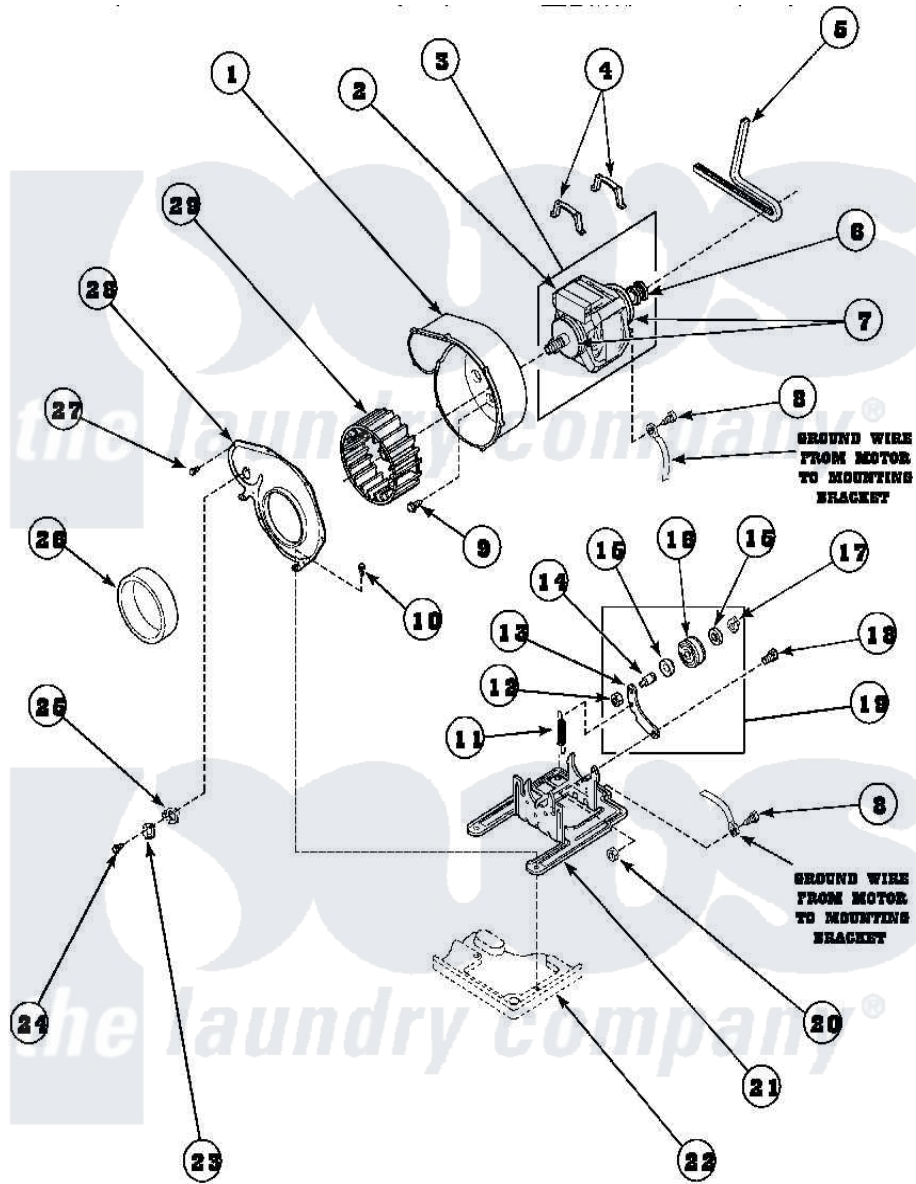

Amana LE8567L2 (BOM: PLE8567L2) 14 - MOTOR, EXHAUST FAN AND BELT

Amana Residential Amana LE8567L2 (BOM: PLE8567L2) Dryer Parts Parts Diagram 14 - MOTOR, EXHAUST FAN AND BELT

Click on the part number to view part

Item	Original Part Number	Replaced By	Status	Part Description
1	56020			Housing, Blower
2	501218		Not Available	MOTOR SWITCH (DOES NOT INCLUDE THERMAL PROT
3	501211	2200376		Motor
4	Y58047	660658		Clamp, Motor Mounting 343481 685441
5	59174	40111201		Belt, Cylinder
6	500011			Pulley, Motor
7	590P3			Motor Hub Ring Kit
8	20530			Screw, 10-24 x 3/8 Hex
9	Y31645	27001200		Screw
10	33562	27001200		Screw
11	56076			Spring, Idler
12	56156	358160		Nut
13	500910	37001144		Assembly- Idler

14	56461		Shaft
15	52549		Washer, 501 ID X3/4 Odx
16	Y54414		Assembly, Wheel And Bearing
17	23748		Ring, Retaining
18	500824		Screw, 1/4-20 Unc Hex
19	500269	37001287	Assembly, Idler Lever/Shaft/Pulley
20	52566	27001225	Nut, Jam Mid Lock 1/4-20
21	500822	503613	Mount, Motor
22	500070		Base, Dryer
23	503551		Thermostat, Cycling
"	Y61372		Thermostat
24	Y33561	489464	Screw
25	61401	61623	Thermostat, Heater-BR
26	500313		Seal, Blower Housing
27	31260		Screw, No.8 X 3/8 Ind H
28	500078	511969P	Kit Blower Housing And Cover
29	56000	510139P	Assembly Blower Fan Package