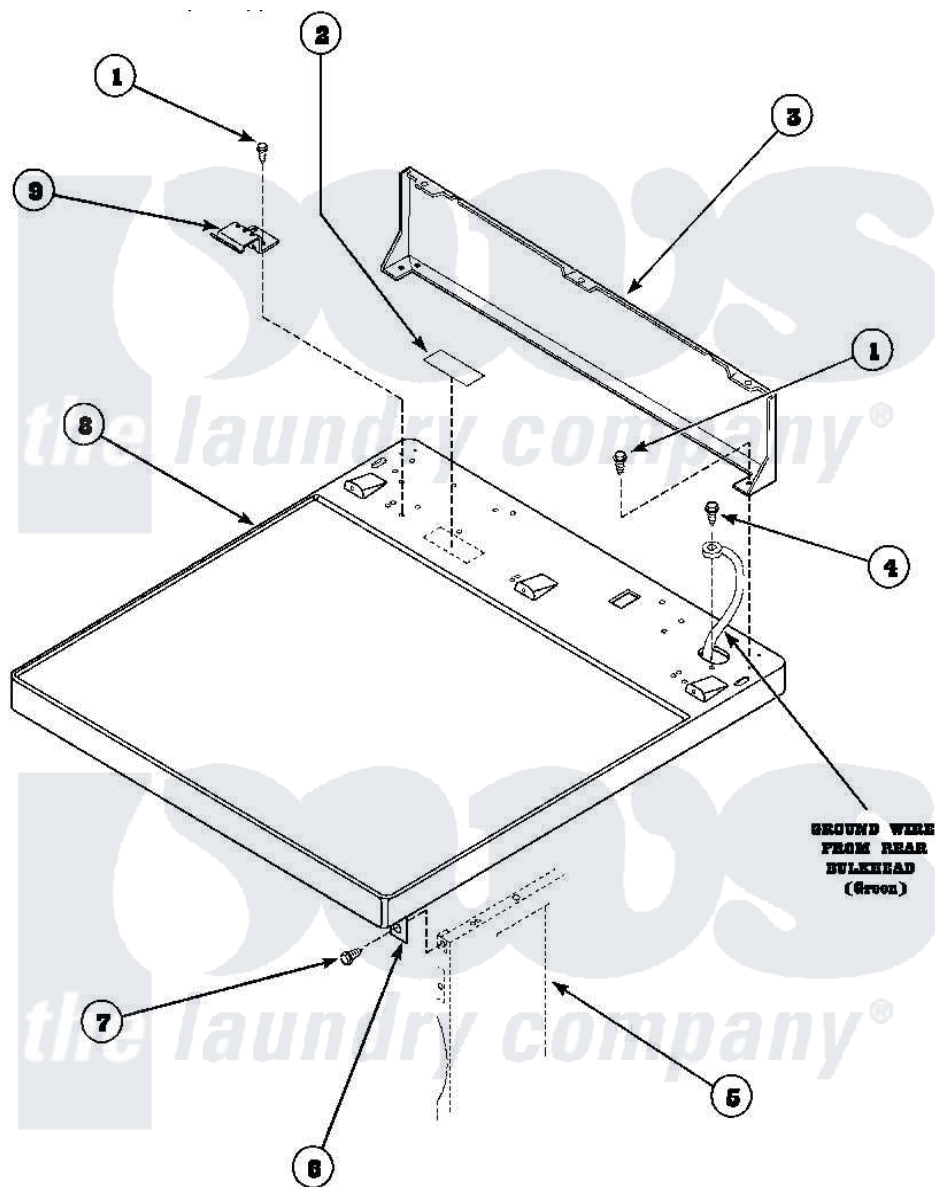

# Amana LE8567W2 (BOM: PLE8567W2) 01 - CABINET TOP AND CONTROL HOOD REAR PANEL

Amana Residential Amana LE8567W2 (BOM: PLE8567W2) Dryer Parts Parts Diagram 01 - CABINET TOP AND CONTROL HOOD REAR PANEL  
 Click on the part number to view part

Item	Original Part Number	Replaced By	Status	Part Description
1	501086	<a href="#">90767</a>		Screw, 8A X 3/8 HeX Washer Head Tapping
2	24903		Not Available	STICKER,DISCONNECT POW
3	500343		Not Available	PANEL,BACK(HOME HOOD)
4	<a href="#">20530</a>			Screw, 10-24 x 3/8 Hex
5	500001P		Not Available	(ADD LETTER BEFORE "P" IN PART
6	500084	<a href="#">40130801</a>		Bracket, Top Mount
7	33562	<a href="#">27001200</a>		Screw
8	500085P		Not Available	(ADD LETTER L-L, W-W TO PART N
9	501241	<a href="#">Y503876</a>		Clip, Hold Down