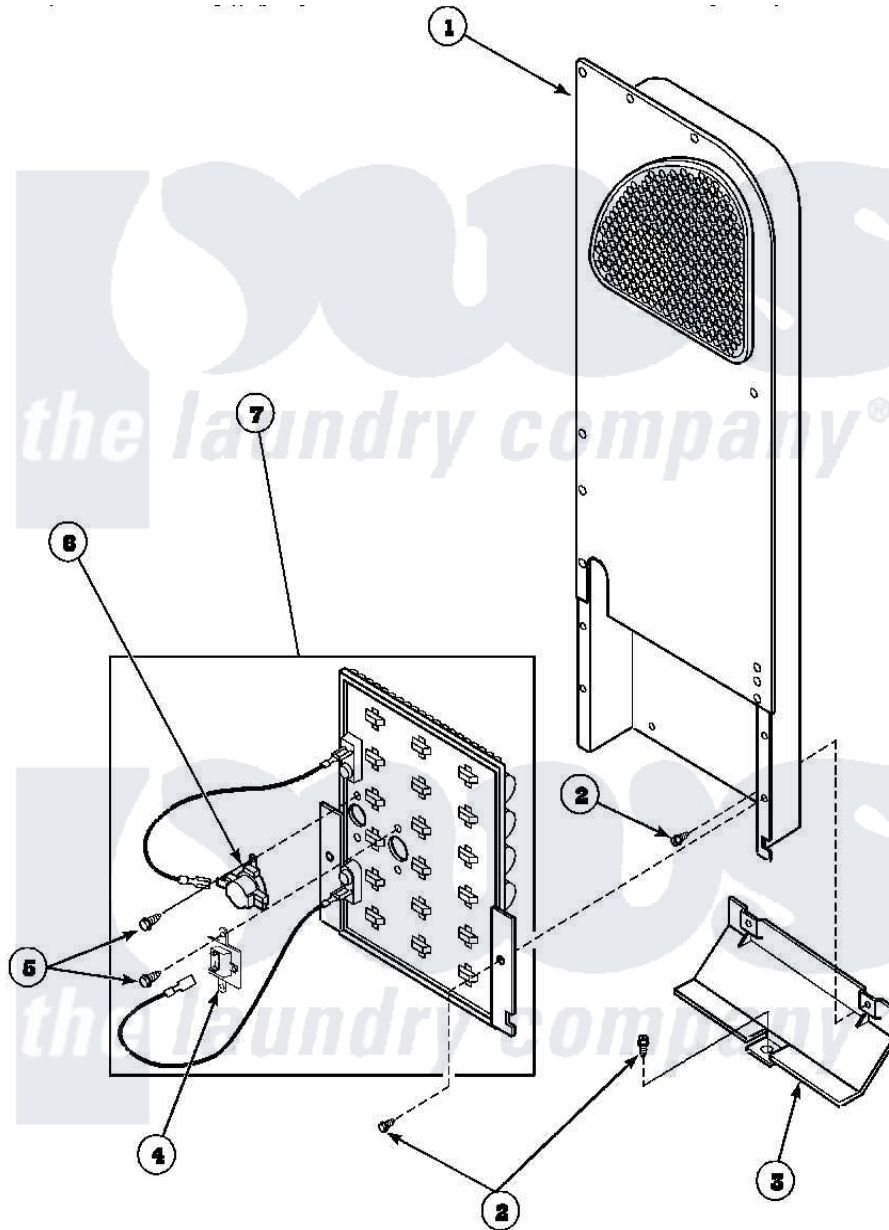

**Amana LE8567W2 (BOM: PLE8567W2) 08 - HEATER BOX ASSY  
ORIGINALLY ON ELEC DRYER**

Amana Residential Amana LE8567W2 (BOM: PLE8567W2) Dryer Parts Parts Diagram 08 - HEATER BOX ASSY  
ORIGINALLY ON ELEC DRYER  
Click on the part number to view part

Item	Original Part Number	Replaced By	Status	Part Description
1	500179P	<a href="#">503605</a>		Assembly, Heater Duct
2	501668	<a href="#">503688</a>		Screw, 10B-16 X .34 I
3	60952		Not Available	SHIELD,HEAT DUCT
4	62600	<a href="#">40113801</a>		Fuse, Thermal
5	23222	<a href="#">3177991</a>		Screw
6	Y62641	<a href="#">W10116735</a>		Thermistor-Fix
7	<a href="#">61928</a>			Heater Assembly 208V
"	<a href="#">61927</a>			Heater Assembly