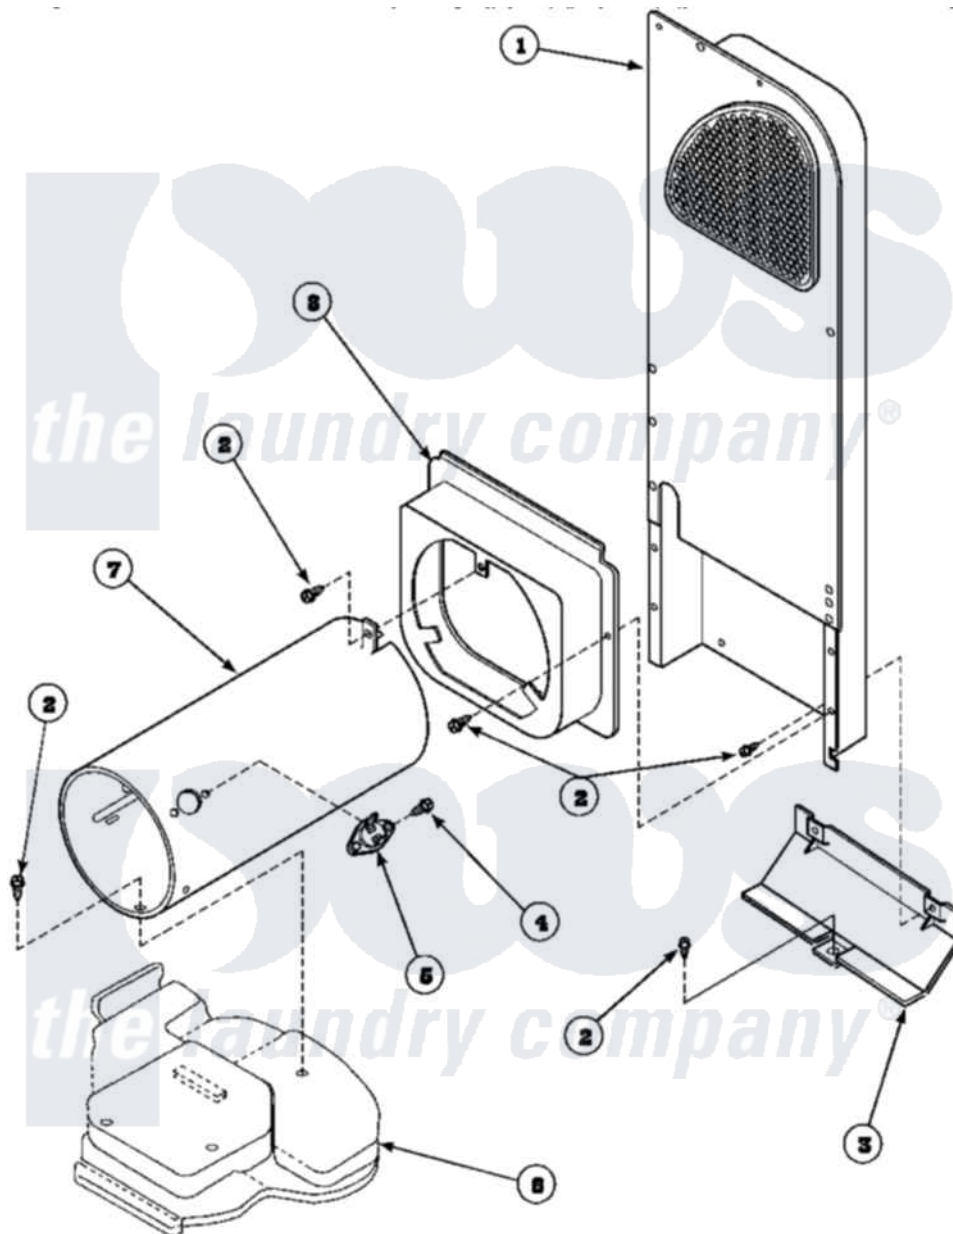

**Amana LE8567W2 (BOM: PLE8567W2) 09 - HEATER BOX ASSY
ORIGINALLY ON GAS DRYER**

Amana Residential Amana LE8567W2 (BOM: PLE8567W2) Dryer Parts Parts Diagram 09 - HEATER BOX ASSY
ORIGINALLY ON GAS DRYER
Click on the part number to view part

Item	Original Part Number	Replaced By	Status	Part Description
1	500179P	503605		Assembly, Heater Duct
2	501668	503688		Screw, 10B-16 X .34 I
3	60952		Not Available	SHIELD,HEAT DUCT
4	51782		Not Available	SCREW, 6B-20X5/16
5	Y61886			Thermostat, Limit-Blk
6	500070			Base, Dryer
7	61974		Not Available	BURNER HOUSING
8	500122	510101		Shroud Heat Duct