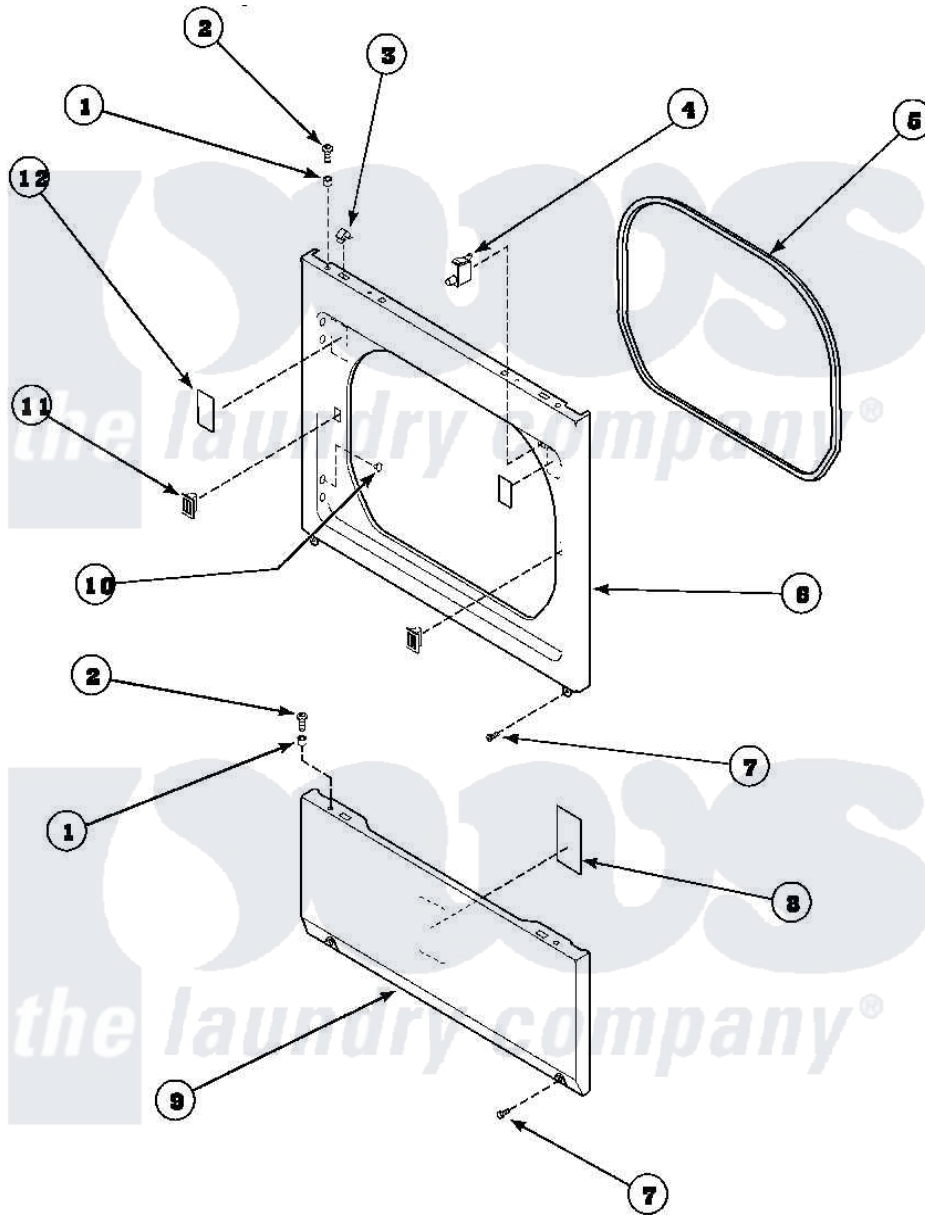

Amana LE8567W2 (BOM: PLE8567W2) 12 - LOWER ACCESS PANEL, FRONT PANEL AND SEAL

Amana Residential Amana LE8567W2 (BOM: PLE8567W2) Dryer Parts Parts Diagram 12 - LOWER ACCESS PANEL, FRONT PANEL AND SEAL
 Click on the part number to view part

Item	Original Part Number	Replaced By	Status	Part Description
1	56079	505187		Locator, Panel
2	32671	Y014874		Screw, Idler Arm And Sleeve
3	28835	22001650		Fastener, Spring
4	Y62872	W10169313		Switch-Dor
5	500034			Seal, Front Panel
6	500033		Not Available	FRONT PANEL
7	33562	27001200		Screw
8	500670		Not Available	STICKER NG OR MIXED GA
9	500044		Not Available	LOWER ACCESS PANEL
10	500227	505295		Screw, No.8ab-16 x 3/4 PH
11	54660	LA-1003		Door Catch Kit
12	500281		Not Available	STICKER