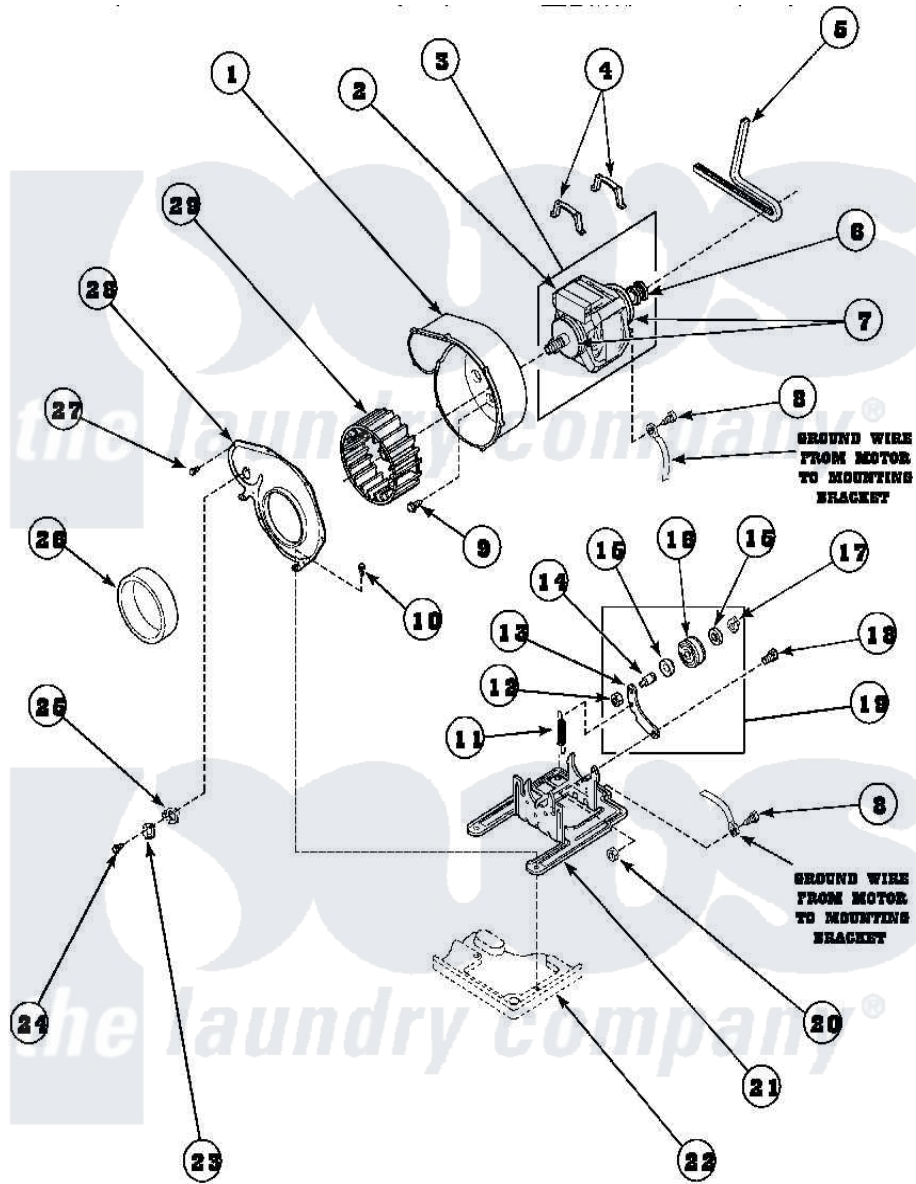

Amana LE8567W2 (BOM: PLE8567W2) 14 - MOTOR, EXHAUST FAN AND BELT

Amana Residential Amana LE8567W2 (BOM: PLE8567W2) Dryer Parts Parts Diagram 14 - MOTOR, EXHAUST FAN AND BELT

Click on the part number to view part

Item	Original Part Number	Replaced By	Status	Part Description
1	56020			Housing, Blower
2	501218		Not Available	MOTOR SWITCH (DOES NOT INCLUDE THERMAL PROT
3	501211	2200376		Motor
4	Y58047	660658		Clamp, Motor Mounting 343481 685441
5	59174	40111201		Belt, Cylinder
6	500011			Pulley, Motor
7	590P3			Motor Hub Ring Kit
8	20530			Screw, 10-24 x 3/8 Hex
9	Y31645	27001200		Screw
10	33562	27001200		Screw
11	56076			Spring, Idler
12	56156	358160		Nut
13	500910	37001144		Assembly- Idler

14	56461		Shaft
15	52549		Washer, 501 ID X3/4 Odx
16	Y54414		Assembly, Wheel And Bearing
17	23748		Ring, Retaining
18	500824		Screw, 1/4-20 Unc Hex
19	500269	37001287	Assembly, Idler Lever/Shaft/Pulley
20	52566	27001225	Nut, Jam Mid Lock 1/4-20
21	500822	503613	Mount, Motor
22	500070		Base, Dryer
23	503551		Thermostat, Cycling
"	Y61372		Thermostat
24	Y33561	489464	Screw
25	61401	61623	Thermostat, Heater-BR
26	500313		Seal, Blower Housing
27	31260		Screw, No.8 X 3/8 Ind H
28	500078	511969P	Kit Blower Housing And Cover
29	56000	510139P	Assembly Blower Fan Package