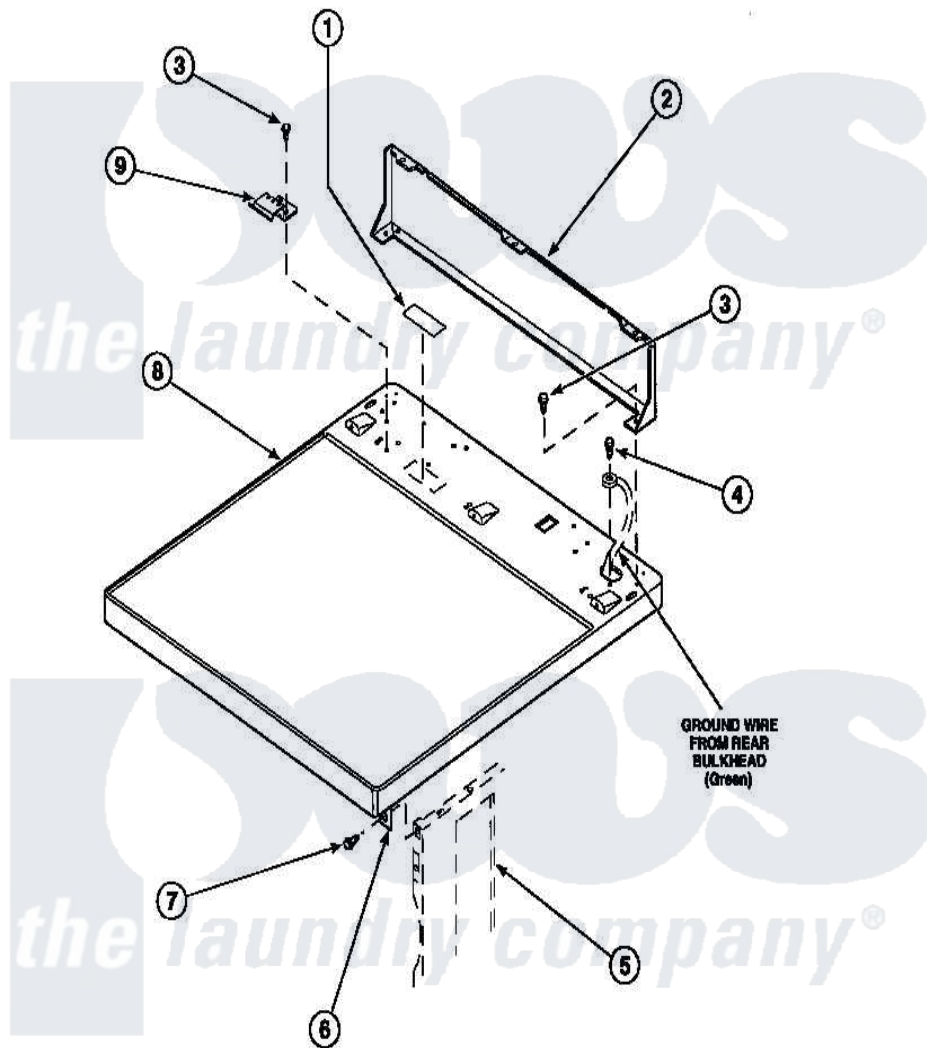

Amana LE8607L2 (BOM: PLE8607L2) 01 - CABINET TOP AND CONTROL HOOD REAR PANEL

Amana Residential Amana LE8607L2 (BOM: PLE8607L2) Dryer Parts Parts Diagram 01 - CABINET TOP AND CONTROL HOOD REAR PANEL
 Click on the part number to view part

Item	Original Part Number	Replaced By	Status	Part Description
1	24903		Not Available	STICKER,DISCONNECT POW
2	500343		Not Available	PANEL,BACK(HOME HOOD)
3	501086	90767		Screw, 8A X 3/8 HeX Washer Head Tapping
4	20530			Screw, 10-24 x 3/8 Hex
5	500001P		Not Available	(ADD LETTER BEFORE "P" IN PART
6	500084	40130801		Bracket, Top Mount
7	33562	27001200		Screw
8	500085P		Not Available	(ADD LETTER L-L, W-W TO PART N
9	501241	Y503876		Clip, Hold Down