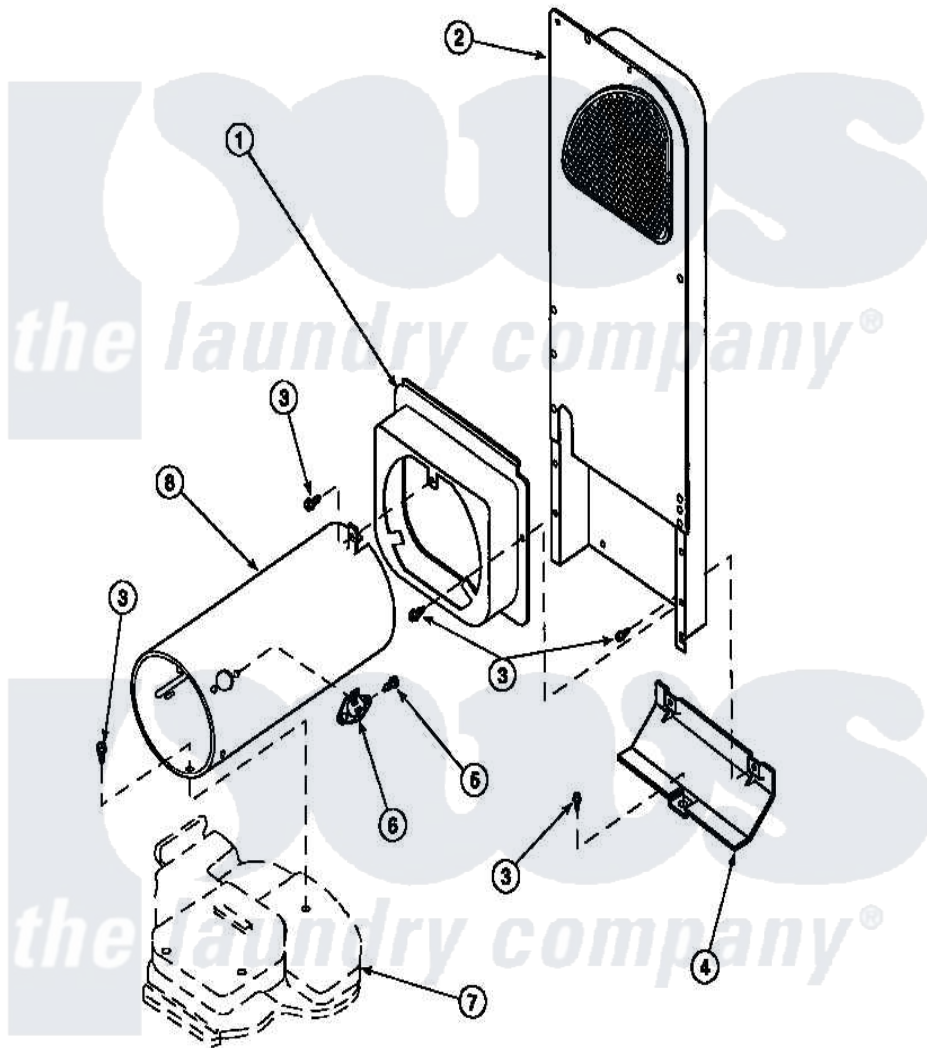

**Amana LE8607L2 (BOM: PLE8607L2) 11 - HEATER BOX ASSY  
ORIGINALLY ON GAS DRYER**

Amana Residential Amana LE8607L2 (BOM: PLE8607L2) Dryer Parts Parts Diagram 11 - HEATER BOX ASSY  
ORIGINALLY ON GAS DRYER  
Click on the part number to view part

Item	Original Part Number	Replaced By	Status	Part Description
2	500179P	<a href="#">503605</a>		Assembly, Heater Duct
3	501668	<a href="#">503688</a>		Screw, 10B-16 X .34 I
4	60952		Not Available	SHIELD,HEAT DUCT
7	<a href="#">500070</a>			Base, Dryer