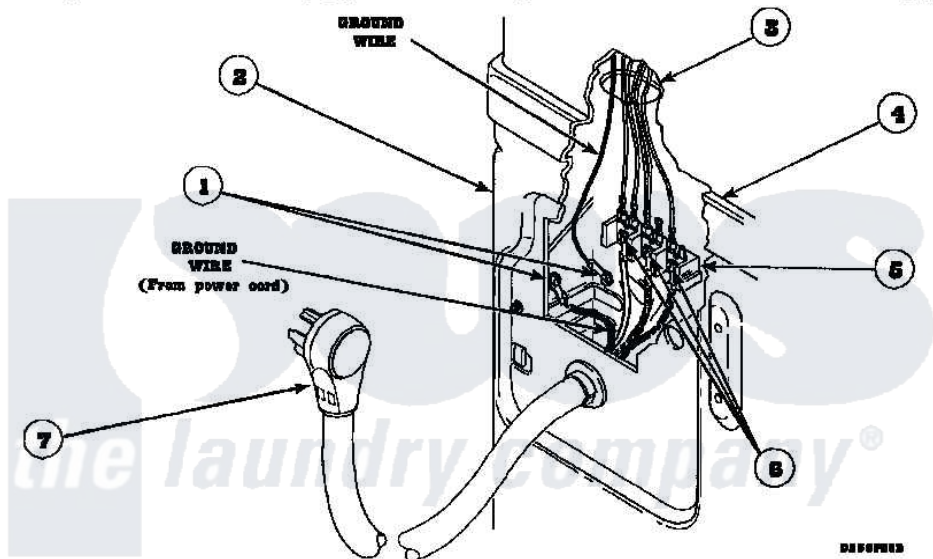

Amana LE8607L2 (BOM: PLE8607L2) 17 - POWER CORDS

Amana [Residential Amana LE8607L2 \(BOM: PLE8607L2\) Dryer Parts](#) Parts Diagram 17 - POWER CORDS
 Click on the part number to view part

Item	Original Part Number	Replaced By	Status	Part Description
1	502120	489069		Xxscrew, 10-12 X 1/2
"	20530			Screw, 10-24 x 3/8 Hex
2	500001P		Not Available	(ADD LETTER BEFORE "P" IN PART
3	500343		Not Available	PANEL, BACK(HOME HOOD)
4	500085P		Not Available	(ADD LETTER L-L, W-W TO PART N
5	61923P	61923		Block, Terminal
6	Y61199	3400094		Screw, 10-32 X 3/8