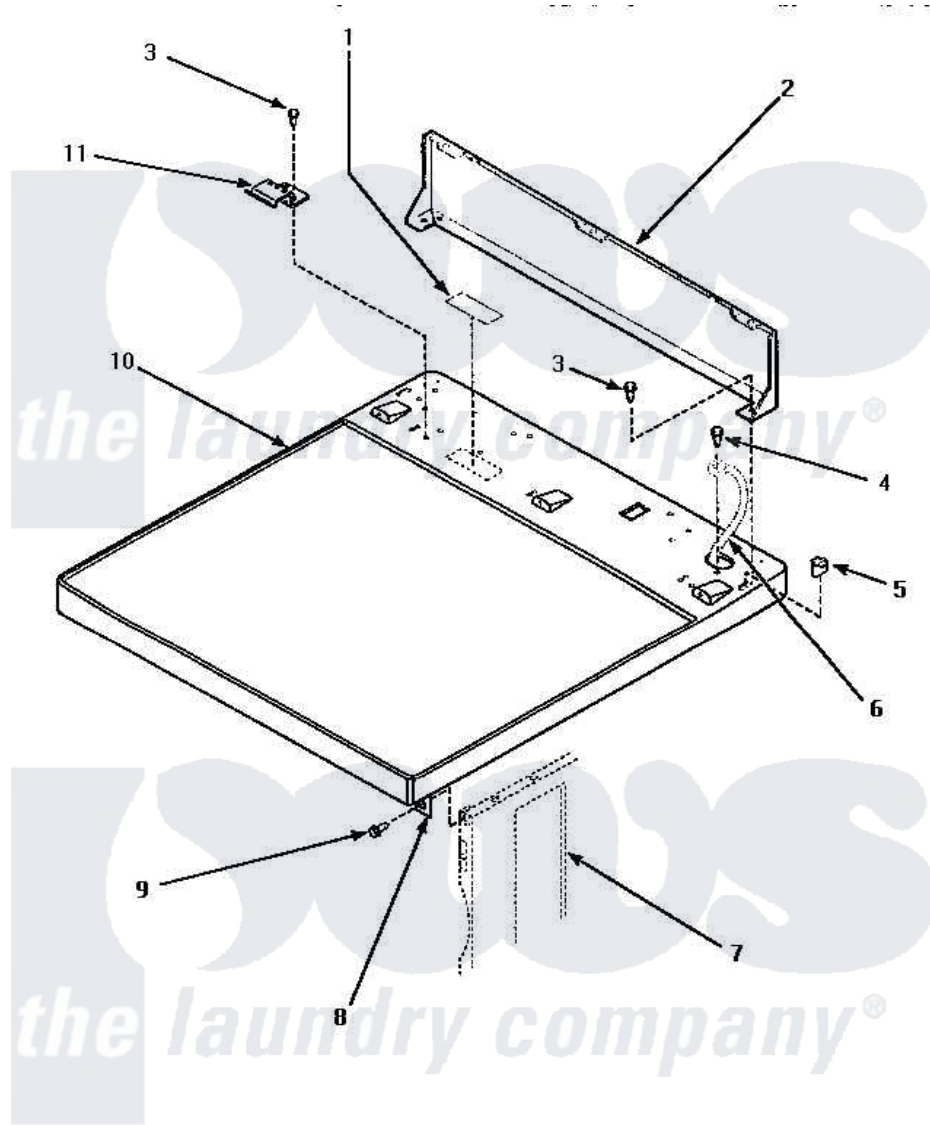

Amana LE8607W (BOM: P1163618W W) 02 - CABINET TOP & CONTROL HOOD REAR PANEL

CABINET TOP AND CONTROL HOOD REAR PANEL

Amana [Residential Amana LE8607W \(BOM: P1163618W W\) Dryer Parts](#) Parts Diagram 02 - CABINET TOP & CONTROL HOOD REAR PANEL
 Click on the part number to view part

Item	Original Part Number	Replaced By	Status	Part Description
1	24903		Not Available	STICKER,DISCONNECT POW
2	500343		Not Available	PANEL,BACK(HOME HOOD)
3	501086	90767		Screw, 8A X 3/8 HeX Washer Head Tapping
4	20530			Screw, 10-24 x 3/8 Hex
5	501242		Not Available	CLIP,TUBULAR INSERT
6	Y00000000		Not Available	SEE NOTE GROUND WIRE FROM REAR BULKHEAD, GREEN
7	Y00000000		Not Available	SEE NOTE CABINET
8	500084	40130801		Bracket, Top Mount
9	33562	27001200		Screw
10	500085WP	37001027		Panel, Top
"	500085LP	510029LP		Kit Top Panel W/Hwdomestic
11	501241	Y503876		Clip, Hold Down