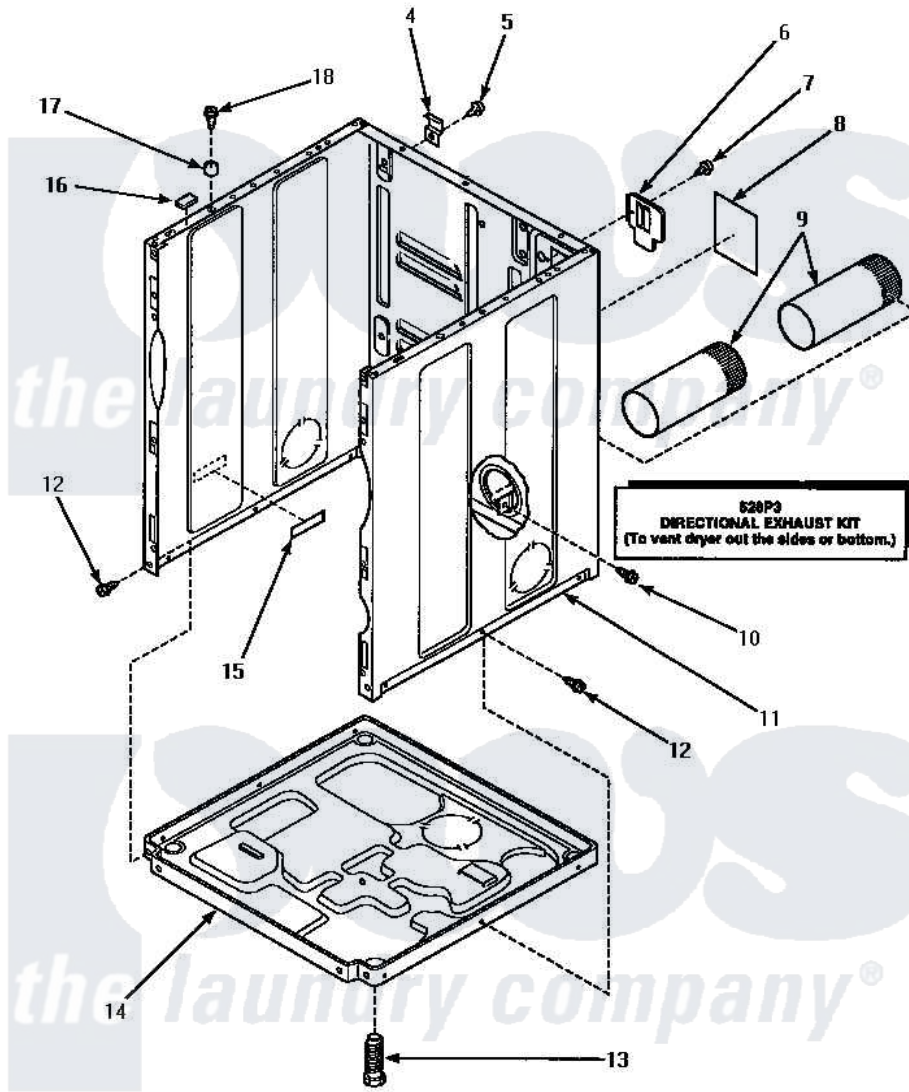

Amana LE8607W (BOM: P1163618W W) 03 - CABINET, EXHAUST DUCT & BASE

CABINET, EXHAUST DUCT AND BASE

Amana Residential Amana LE8607W (BOM: P1163618W W) Dryer Parts Parts Diagram 03 - CABINET, EXHAUST DUCT & BASE

Click on the part number to view part

Item	Original Part Number	Replaced By	Status	Part Description
4	500003			Hinge, Top
5	33562	27001200		Screw
6	500114	510903		Plate Access Panel
7	33562	27001200		Screw
8	501289		Not Available	(ELECTRIC MODELS)
9	500064	505518		Duct, Exhaust
10	501668	503688		Screw, 10B-16 X .34 I
11	500001HP		Not Available	ASSY, CABINET
"	500001LP	727P3L		Kit Dryer Panels
"	500001WP	37001284		Cabinet As Pack
12	33562	27001200		Screw
13	Y500101			Leg, Leveling
14	500070			Base, Dryer
15	61294		Not Available	(ELECTRIC MODELS)
16	Y56128			Pad, Bumper

17	56079	505187	Locator, Panel
18	32671	Y014874	Screw, Idler Arm And Sleeve
NI	528P3		Directional Exhaust Kit