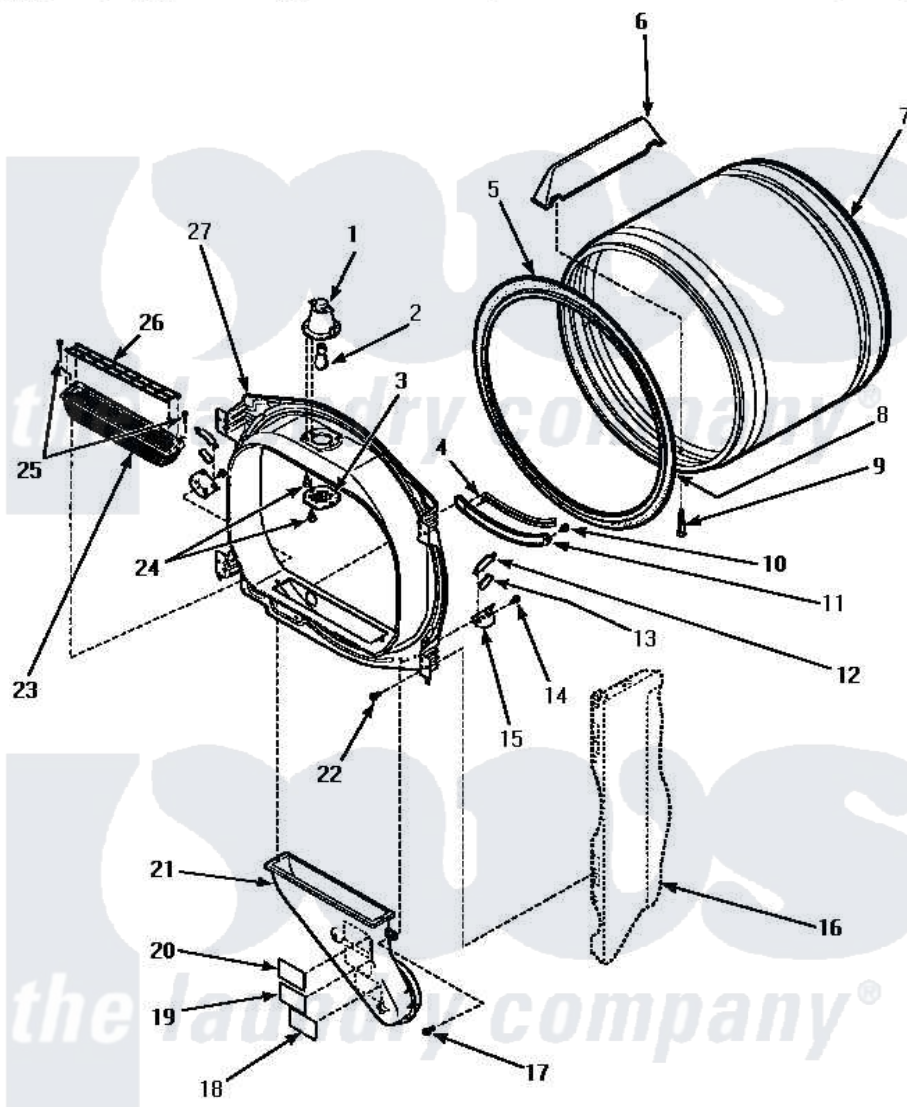

Amana LE8607W (BOM: P1163618W W) 04 - FR BLKHD, AIR DUCT, FELT SEAL & CYLINDER

FRONT BULKHEAD, AIR DUCT, FELT SEAL AND CYLINDER

Amana Residential Amana LE8607W (BOM: P1163618W W) Dryer Parts Parts Diagram 04 - FR BLKHD, AIR DUCT, FELT SEAL & CYLINDER

[Click on the part number to view part](#)

Item	Original Part Number	Replaced By	Status	Part Description
1	500153		Not Available	CYLINDER LIGHT HOUSING
2	Y60954	67001316		Bulb, Light
3	500094		Not Available	LENS,DRUM LIGHT
4	501247			Sensor, Moisture
5	501801	37001132		Seal, Cylinder
6	500022	510102		Baffle- SH
7	500735P		Not Available	ASSY,CYLINDER-HOME
8	22506P	511637P		Adh Dow 737 Clr 3 Oz Tube
9	Y62588			Screw, 10BT-12 X 1 Tap
10	501668	503688		Screw, 10B-16 X .34 I
11	501246		Not Available	MOUNTING,MOISTURE SENSOR
12	501553	37001298		Glide- Dry
13	500121	510189		Pad Felt
14	501668	503688		Screw, 10B-16 X .34 I