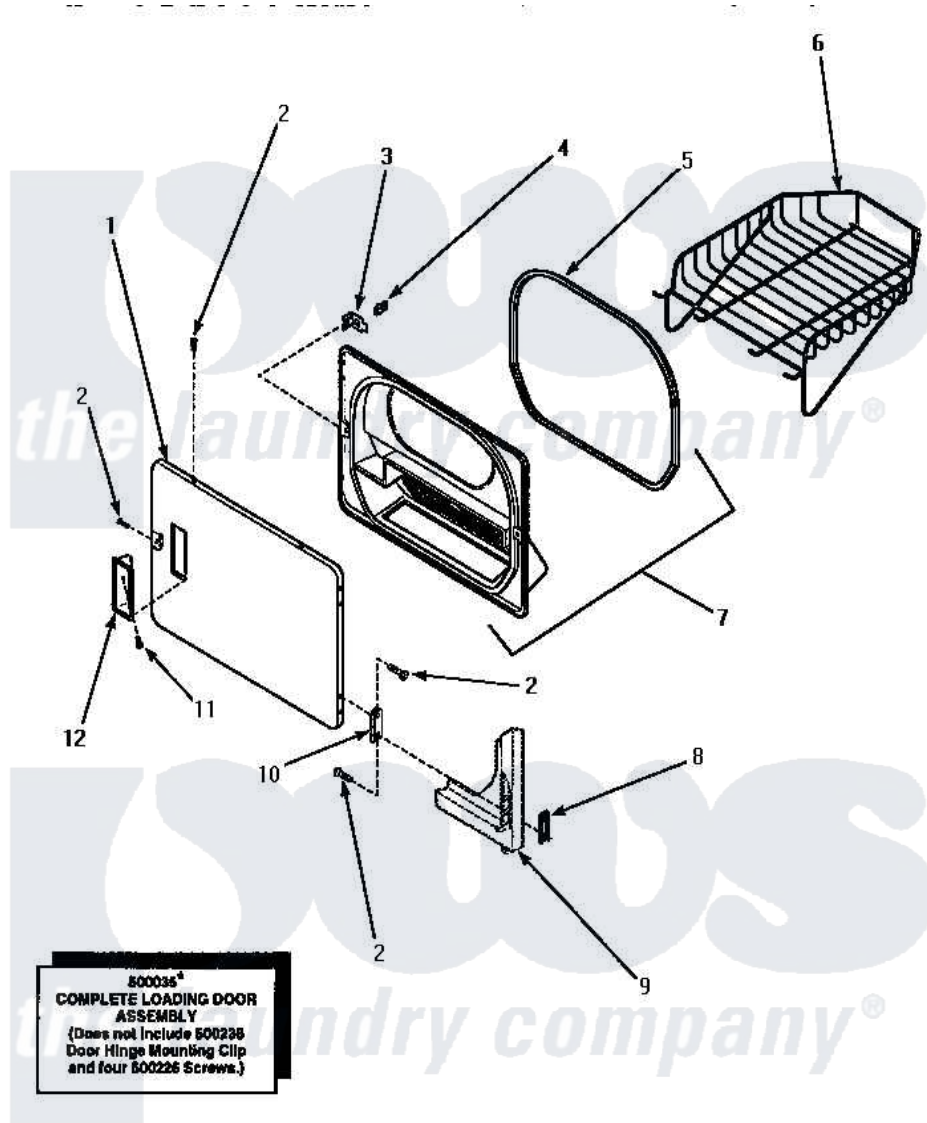

Amana LE8607W (BOM: P1163618W W) 08 - LOADING DOOR WITH DRYING RACK

LOADING DOOR WITH DRYING RACK

Amana Residential Amana LE8607W (BOM: P1163618W W) Dryer Parts Parts Diagram 08 - LOADING DOOR WITH DRYING RACK

[Click on the part number to view part](#)

Item	Original Part Number	Replaced By	Status	Part Description
1	500040L			Assembly, Door-Home
"	500040W			Assembly, Door-Home
2	500226			Screw, 8b-16 x 5/8 Tap
3	500223	40116201		Bracket, Door Strike
4	500039	510181		Strike Doormetal
5	500200		Not Available	SEAL,DOOR
6	501295P		Not Available	RACK, DRYING
7	500199		Not Available	ASSY,LINER & SEAL
8	500236			Clip, Door Hinge Mount
9	Y00000000		Not Available	SEE NOTE FRONT PANEL
10	500041	Y503676		Hinge, Door And Top
11	500297	8281236		Screw
12	500042L		Not Available	PULL,DOOR
"	500042W		Not Available	PULL,DOOR
NI	500035W		Not Available	ASSY,DOOR-HOME