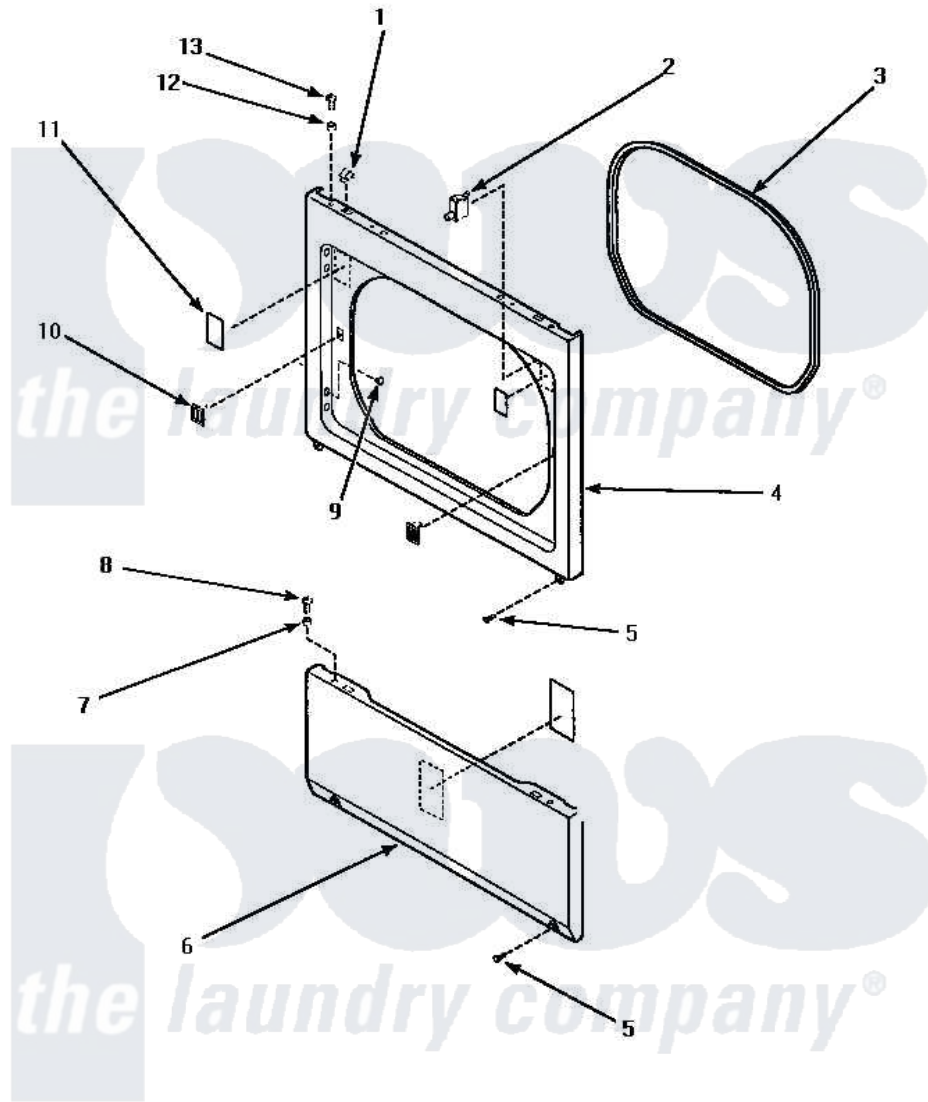

**Amana LE8607W (BOM: P1163618W W) 09 - LOWER ACCESS PANEL, FRONT PANEL & SEAL**

**LOWER ACCESS PANEL, FRONT PANEL AND SEAL**

Amana [Residential Amana LE8607W \(BOM: P1163618W W\) Dryer Parts](#) Parts Diagram 09 - LOWER ACCESS PANEL, FRONT PANEL & SEAL  
 Click on the part number to view part

Item	Original Part Number	Replaced By	Status	Part Description
1	28835	<a href="#">22001650</a>		Fastener, Spring
2	Y62872	<a href="#">W10169313</a>		Switch-Dor
3	<a href="#">500034</a>			Seal, Front Panel
4	500033W		Not Available	PANEL, FRONT
"	500033H		Not Available	PANEL,FRONT
"	<a href="#">500033L</a>			Panel, Front
5	33562	<a href="#">27001200</a>		Screw
6	500044H		Not Available	PANEL,ACCESS
"	500044L		Not Available	PANEL, ACCESS (ALMOND)
"	500044W	<a href="#">40045301WP</a>		Panel, Access
7	56079	<a href="#">505187</a>		Locator, Panel
8	32671	<a href="#">Y014874</a>		Screw, Idler Arm And Sleeve
9	500227	<a href="#">505295</a>		Screw, No.8ab-16 x 3/4 PH
10	54660	<a href="#">LA-1003</a>		Door Catch Kit
11	500281		Not Available	STICKER