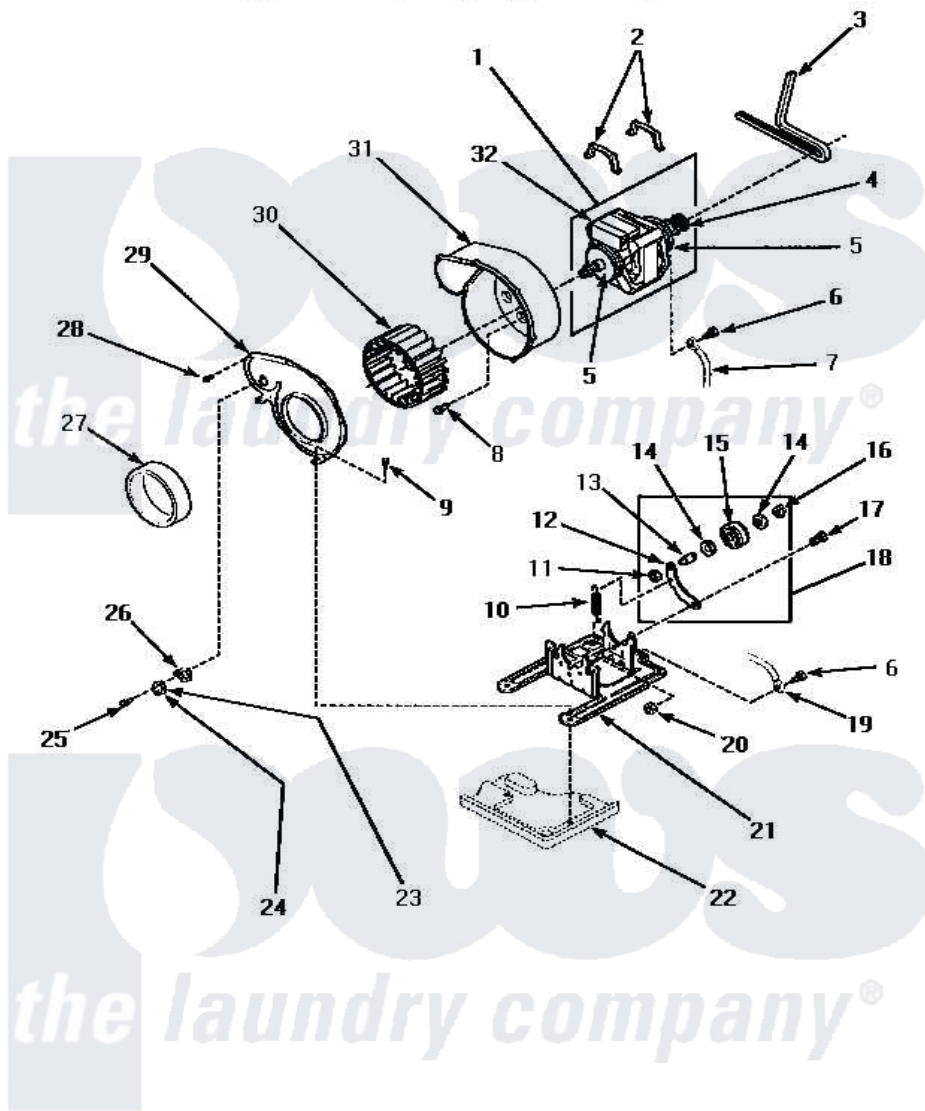

Amana LE8607W (BOM: P1163618W W) 10 - MOTOR, EXHAUST FAN & BELT

MOTOR, EXHAUST FAN AND BELT

Amana [Residential Amana LE8607W \(BOM: P1163618W W\) Dryer Parts](#) Parts Diagram 10 - MOTOR, EXHAUST FAN & BELT

[Click on the part number to view part](#)

Item	Original Part Number	Replaced By	Status	Part Description
1	501211	2200376		Motor
2	Y58047	660658		Clamp, Motor Mounting 343481 685441
3	59174	40111201		Belt, Cylinder
4	500011			Pulley, Motor
5	58044A		Not Available	MOUNT,MOTOR-LOCKING
6	20530			Screw, 10-24 x 3/8 Hex
7	Y00000000		Not Available	SEE NOTE GROUND WIRE FROM MOTOR TO MOUNTING BRACKET, GREEN
8	Y31645	27001200		Screw
9	33562	27001200		Screw
10	56076			Spring, Idler
11	56156	358160		Nut
12	500910	37001144		Assembly- Idler

13	56461		Shaft
14	52549		Washer, 501 ID X3/4 Odx
15	Y54414		Assembly, Wheel And Bearing
16	23748		Ring, Retaining
17	500824		Screw, 1/4-20 Unc Hex
18	500269	37001287	Assembly, Idler Lever/Shaft/Pulley
19	Y00000000	Not Available	SEE NOTE GROUND WIRE FROM MOTOR TO MOUNTING BRACKET, GREEN
20	52566	27001225	Nut, Jam Mid Lock 1/4-20
21	500822	503613	Mount, Motor
22	Y00000000	Not Available	SEE NOTE BASE
23	59500		Assembly, Thermistor
25	23222	3177991	Screw
27	500313		Seal, Blower Housing
28	31260		Screw, No.8 X 3/8 Ind H
29	500078	511969P	Kit Blower Housing And Cover
30	56000	510139P	Assembly Blower Fan Package
31	56020		Housing, Blower
32	501218	Not Available	MOTOR SWITCH (DOES NOT INCLUDE THERMAL PROT