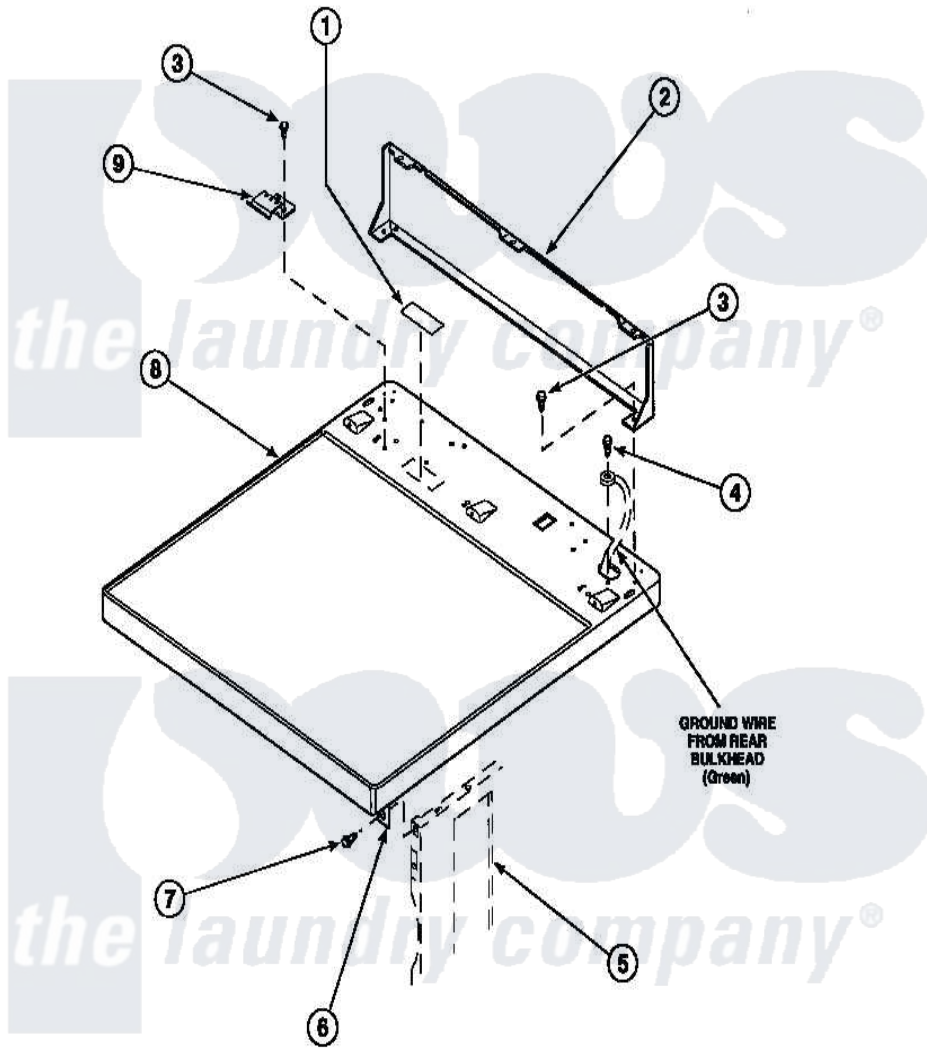

Amana LE8607W2 (BOM: PLE8607W2) 01 - CABINET TOP AND CONTROL HOOD REAR PANEL

Amana Residential Amana LE8607W2 (BOM: PLE8607W2) Dryer Parts Parts Diagram 01 - CABINET TOP AND CONTROL HOOD REAR PANEL
 Click on the part number to view part

Item	Original Part Number	Replaced By	Status	Part Description
1	24903		Not Available	STICKER,DISCONNECT POW
2	500343		Not Available	PANEL,BACK(HOME HOOD)
3	501086	90767		Screw, 8A X 3/8 HeX Washer Head Tapping
4	20530			Screw, 10-24 x 3/8 Hex
5	500001P		Not Available	(ADD LETTER BEFORE "P" IN PART
6	500084	40130801		Bracket, Top Mount
7	33562	27001200		Screw
8	500085P		Not Available	(ADD LETTER L-L, W-W TO PART N
9	501241	Y503876		Clip, Hold Down