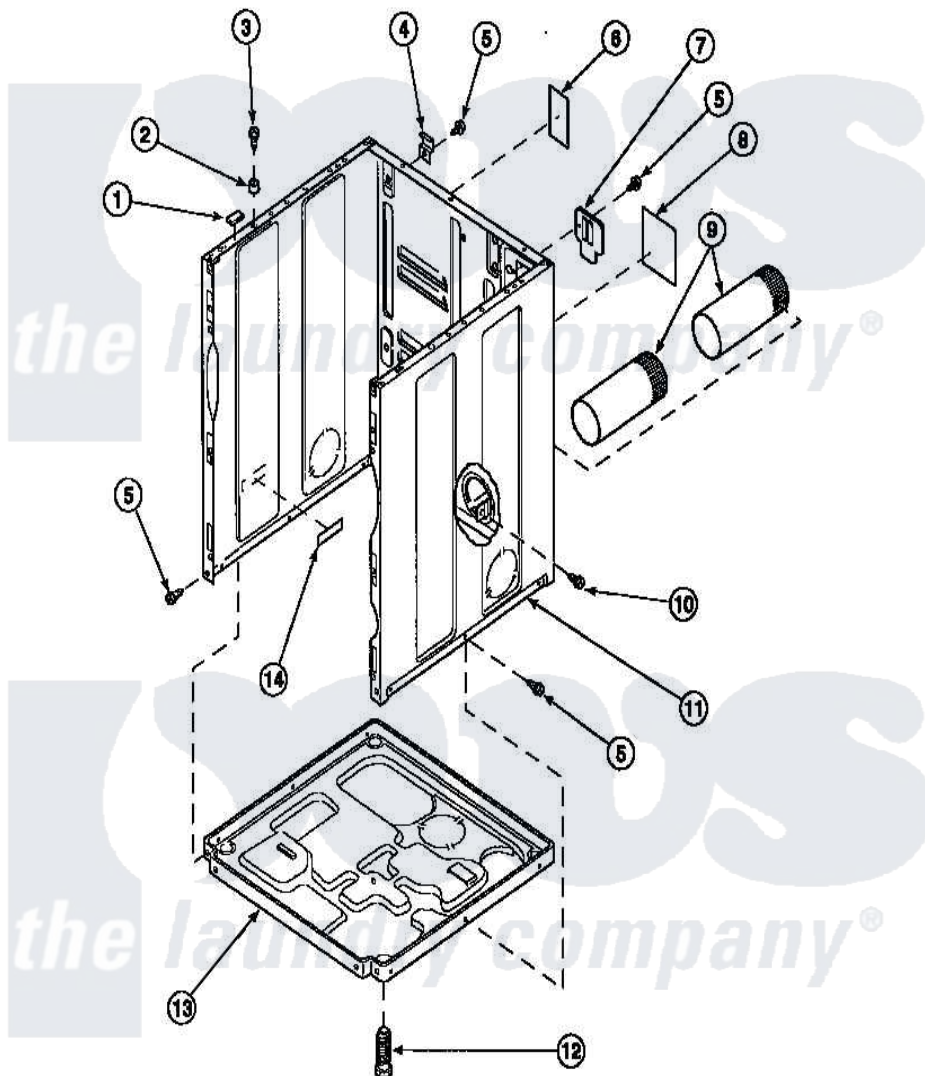

Amana LE8607W2 (BOM: PLE8607W2) 02 - CABINET, EXHAUST DUCT AND BASE

Amana Residential Amana LE8607W2 (BOM: PLE8607W2) Dryer Parts Parts Diagram 02 - CABINET, EXHAUST DUCT AND BASE

Click on the part number to view part

Item	Original Part Number	Replaced By	Status	Part Description
1	Y56128			Pad, Bumper
2	56079	505187		Locator, Panel
3	32671	Y014874		Screw, Idler Arm And Sleeve
4	500003			Hinge, Top
5	33562	27001200		Screw
8	501289		Not Available	(ELECTRIC MODELS)
9	500064	505518		Duct, Exhaust
10	501668	503688		Screw, 10B-16 X .34 I
11	500001P		Not Available	(ADD LETTER BEFORE "P" IN PART
12	Y500101			Leg, Leveling
13	500070			Base, Dryer
14	61294		Not Available	(ELECTRIC MODELS)
NI	521P3			Kit, Flex Vent-Display
"	528P3			Directional Exhaust Kit