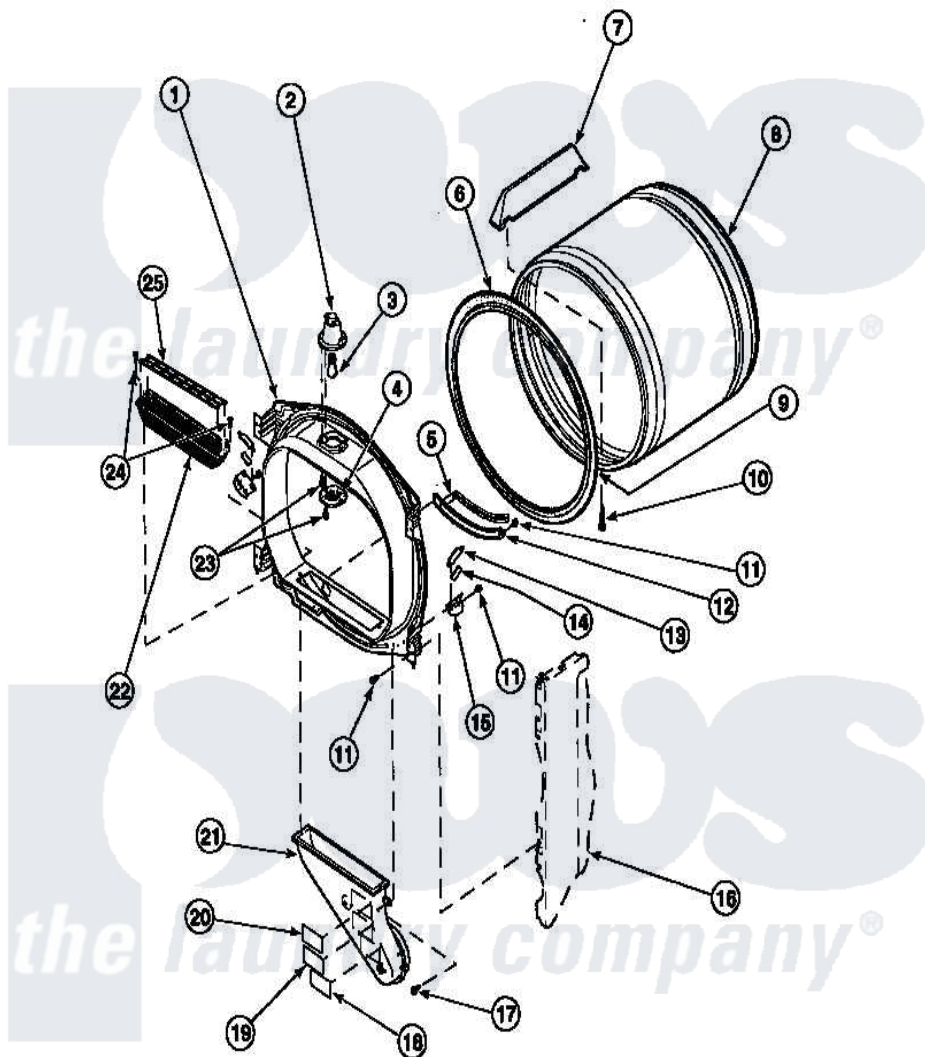

# Amana LE8607W2 (BOM: PLE8607W2) 03 - FR BLKHD, AIR DUCT, FELT SEAL & CYLINDER

Amana Residential Amana LE8607W2 (BOM: PLE8607W2) Dryer Parts Parts Diagram 03 - FR BLKHD, AIR DUCT, FELT SEAL & CYLINDER  
 Click on the part number to view part

Item	Original Part Number	Replaced By	Status	Part Description
1	501556WP		Not Available	ASSY, BULK HEAD FRT COMP
2	500153		Not Available	CYLINDER LIGHT HOUSING
3	Y60954	<a href="#">67001316</a>		Bulb, Light
4	500094		Not Available	LENS, DRUM LIGHT
5	<a href="#">501247</a>			Sensor, Moisture
6	501801	<a href="#">37001132</a>		Seal, Cylinder
7	500022	<a href="#">510102</a>		Baffle- SH
8	500735P		Not Available	ASSY, CYLINDER-HOME
9	22506P	<a href="#">511637P</a>		Adh Dow 737 Clr 3 Oz Tube
10	<a href="#">Y62588</a>			Screw, 10BT-12 X 1 Tap
11	502120	<a href="#">489069</a>		Xxscrew, 10-12 X 1/2
12	501246		Not Available	MOUNTING, MOISTURE SENSOR
13	501553	<a href="#">37001298</a>		Glide- Dry

14	500121	<a href="#">510189</a>	Pad Felt
15	501554	<a href="#">12002090</a>	Bracket
16	500001P		Not Available (ADD LETTER BEFORE "P" IN PART)
17	Y31645	<a href="#">27001200</a>	Screw
18	56259		Not Available STICKER
19	500049		Not Available STICKER
21	502231		Not Available DUCT, HEAT
22	<a href="#">502140P</a>		Filter, Lint Kit
23	500248	<a href="#">M0211530</a>	Screw-SM No.8-18 X 3/8"
24	<a href="#">500226</a>		Screw, 8b-16 x 5/8 Tap
25	<a href="#">502092</a>		Cover, Lint Filter