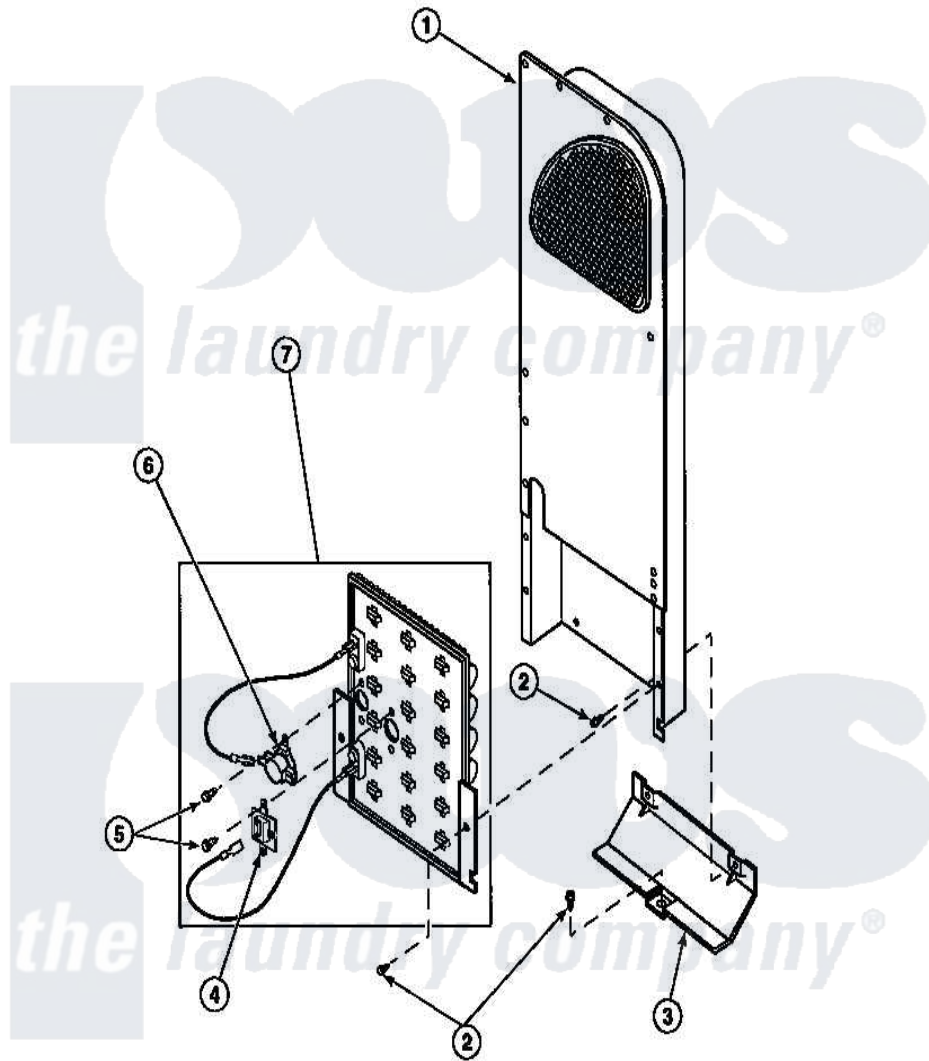

**Amana LE8607W2 (BOM: PLE8607W2) 10 - HEATER BOX ASSY
ORIGINALLY ON ELEC DRYER**

Amana Residential Amana LE8607W2 (BOM: PLE8607W2) Dryer Parts Parts Diagram 10 - HEATER BOX ASSY
ORIGINALLY ON ELEC DRYER
Click on the part number to view part

Item	Original Part Number	Replaced By	Status	Part Description
1	500179P	503605		Assembly, Heater Duct
2	501668	503688		Screw, 10B-16 X .34 I
3	60952		Not Available	SHIELD,HEAT DUCT
4	62600	40113801		Fuse, Thermal
5	23222	3177991		Screw
6	Y62641	W10116735		Thermistor-Fix
7	61928			Heater Assembly 208V
"	61927			Heater Assembly