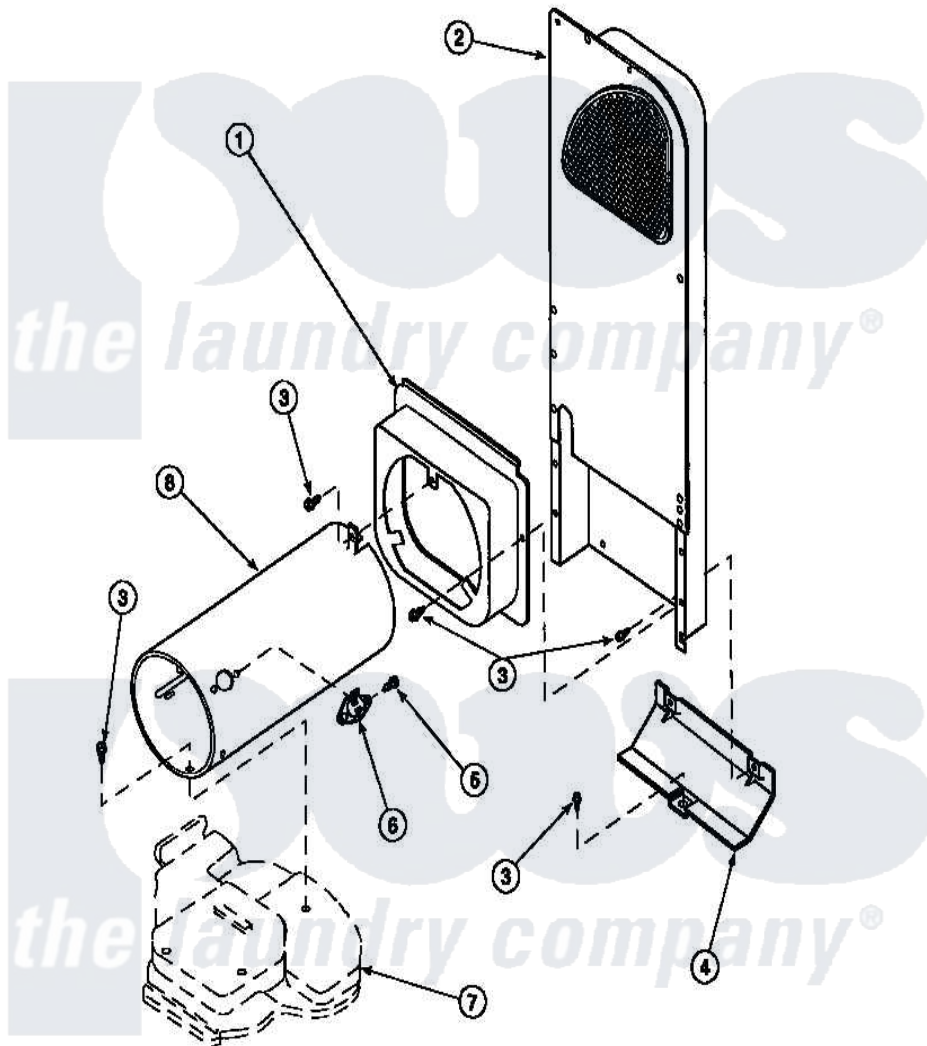

**Amana LE8607W2 (BOM: PLE8607W2) 11 - HEATER BOX ASSY
ORIGINALLY ON GAS DRYER**

Amana Residential Amana LE8607W2 (BOM: PLE8607W2) Dryer Parts Parts Diagram 11 - HEATER BOX ASSY
ORIGINALLY ON GAS DRYER
Click on the part number to view part

Item	Original Part Number	Replaced By	Status	Part Description
2	500179P	503605		Assembly, Heater Duct
3	501668	503688		Screw, 10B-16 X .34 I
4	60952		Not Available	SHIELD,HEAT DUCT
7	500070			Base, Dryer