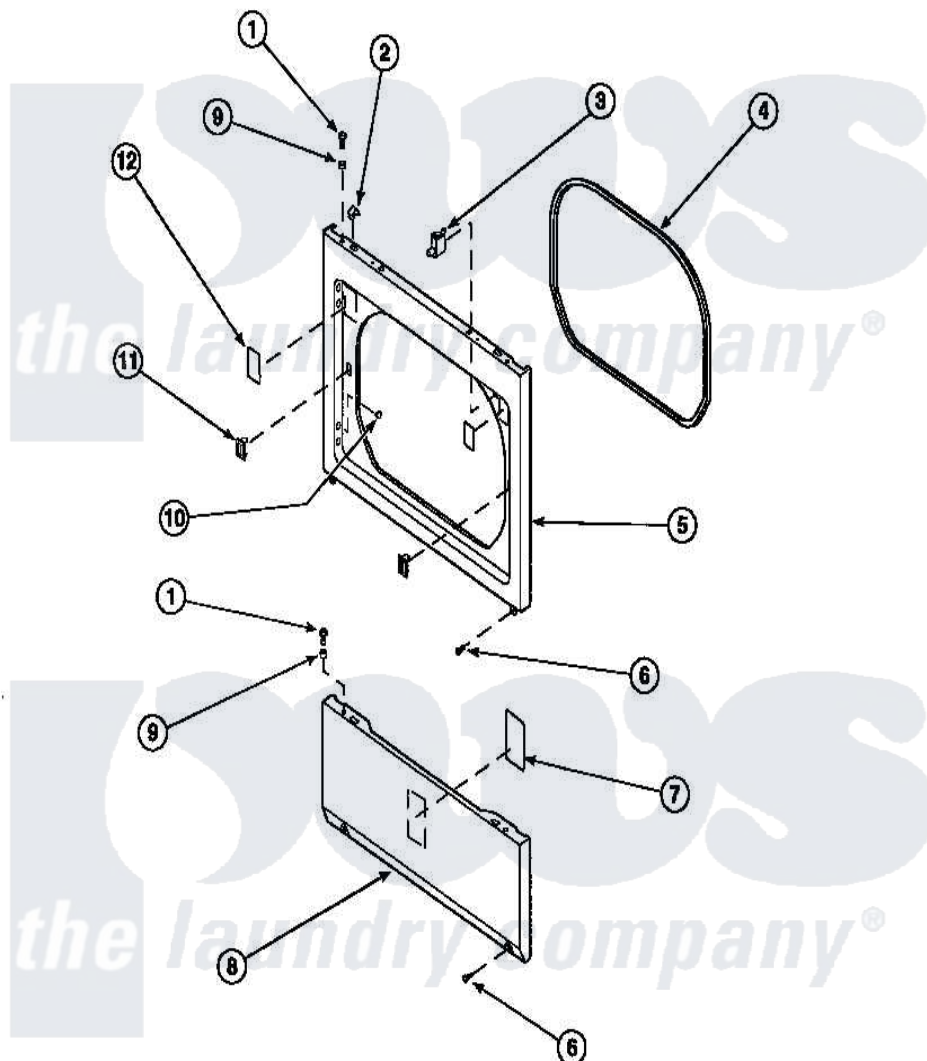

Amana LE8607W2 (BOM: PLE8607W2) 14 - LOWER ACCESS PANEL, FRONT PANEL AND SEAL

Amana Residential Amana LE8607W2 (BOM: PLE8607W2) Dryer Parts Parts Diagram 14 - LOWER ACCESS PANEL, FRONT PANEL AND SEAL

[Click on the part number to view part](#)

Item	Original Part Number	Replaced By	Status	Part Description
1	32671	Y014874		Screw, Idler Arm And Sleeve
2	56080	22001650		Fastener, Spring
3	Y62872	W10169313		Switch-Dor
4	500034			Seal, Front Panel
6	33562	27001200		Screw
9	56079	505187		Locator, Panel
10	500227	505295		Screw, No.8ab-16 x 3/4 PH
11	54660	LA-1003		Door Catch Kit
12	500281		Not Available	STICKER