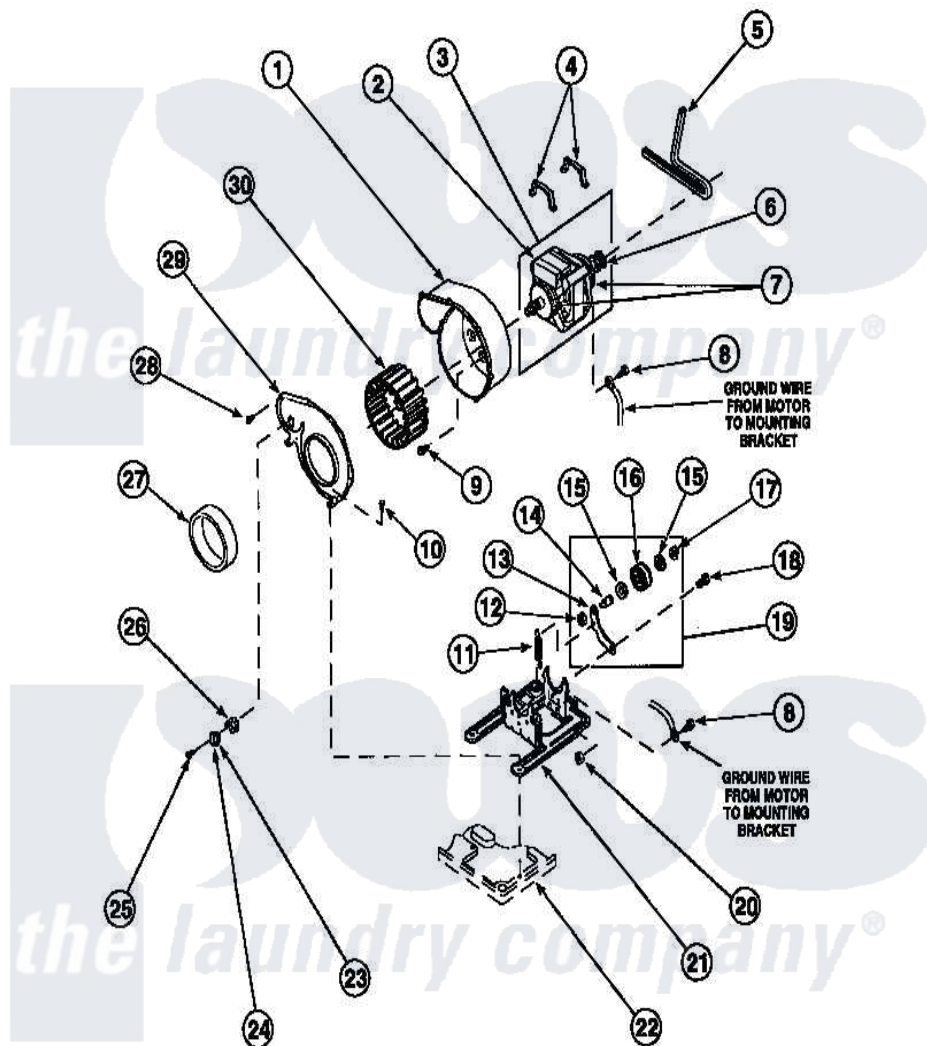

Amana LE8607W2 (BOM: PLE8607W2) 15 - MOTOR, EXHAUST FAN AND BELT

Amana Residential Amana LE8607W2 (BOM: PLE8607W2) Dryer Parts Parts Diagram 15 - MOTOR, EXHAUST FAN AND BELT

Click on the part number to view part

Item	Original Part Number	Replaced By	Status	Part Description
1	56020			Housing, Blower
2	501218		Not Available	MOTOR SWITCH (DOES NOT INCLUDE THERMAL PROT
3	501211	2200376		Motor
4	Y58047	660658		Clamp, Motor Mounting 343481 685441
5	59174	40111201		Belt, Cylinder
6	500011			Pulley, Motor
7	590P3			Motor Hub Ring Kit
8	20530			Screw, 10-24 x 3/8 Hex
9	Y31645	27001200		Screw
10	33562	27001200		Screw
11	56076			Spring, Idler
12	56156	358160		Nut
13	500910	37001144		Assembly- Idler

14	56461		Shaft
15	52549		Washer, 501 ID X3/4 Odx
16	Y54414		Assembly, Wheel And Bearing
17	23748		Ring, Retaining
18	500824		Screw, 1/4-20 Unc Hex
19	500269	37001287	Assembly, Idler Lever/Shaft/Pulley
20	52566	27001225	Nut, Jam Mid Lock 1/4-20
21	500822	503613	Mount, Motor
22	500070		Base, Dryer
23	59500		Assembly, Thermistor
24	503551		Thermostat, Cycling
"	Y61372		Thermostat
25	23222	3177991	Screw
27	500313		Seal, Blower Housing
28	31260		Screw, No.8 X 3/8 Ind H
29	500078	511969P	Kit Blower Housing And Cover
30	56000	510139P	Assembly Blower Fan Package