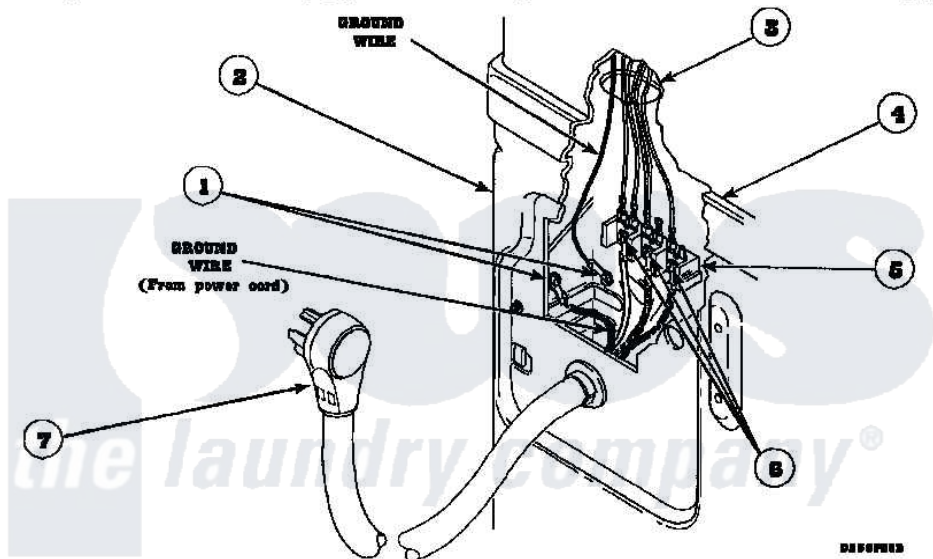

Amana LE8607W2 (BOM: PLE8607W2) 17 - POWER CORDS

Amana Residential Amana LE8607W2 (BOM: PLE8607W2) Dryer Parts Parts Diagram 17 - POWER CORDS
 Click on the part number to view part

Item	Original Part Number	Replaced By	Status	Part Description
1	502120	489069		Xxscrew, 10-12 X 1/2
"	20530			Screw, 10-24 x 3/8 Hex
2	500001P		Not Available	(ADD LETTER BEFORE "P" IN PART
3	500343		Not Available	PANEL, BACK(HOME HOOD)
4	500085P		Not Available	(ADD LETTER L-L, W-W TO PART N
5	61923P	61923		Block, Terminal
6	Y61199	3400094		Screw, 10-32 X 3/8