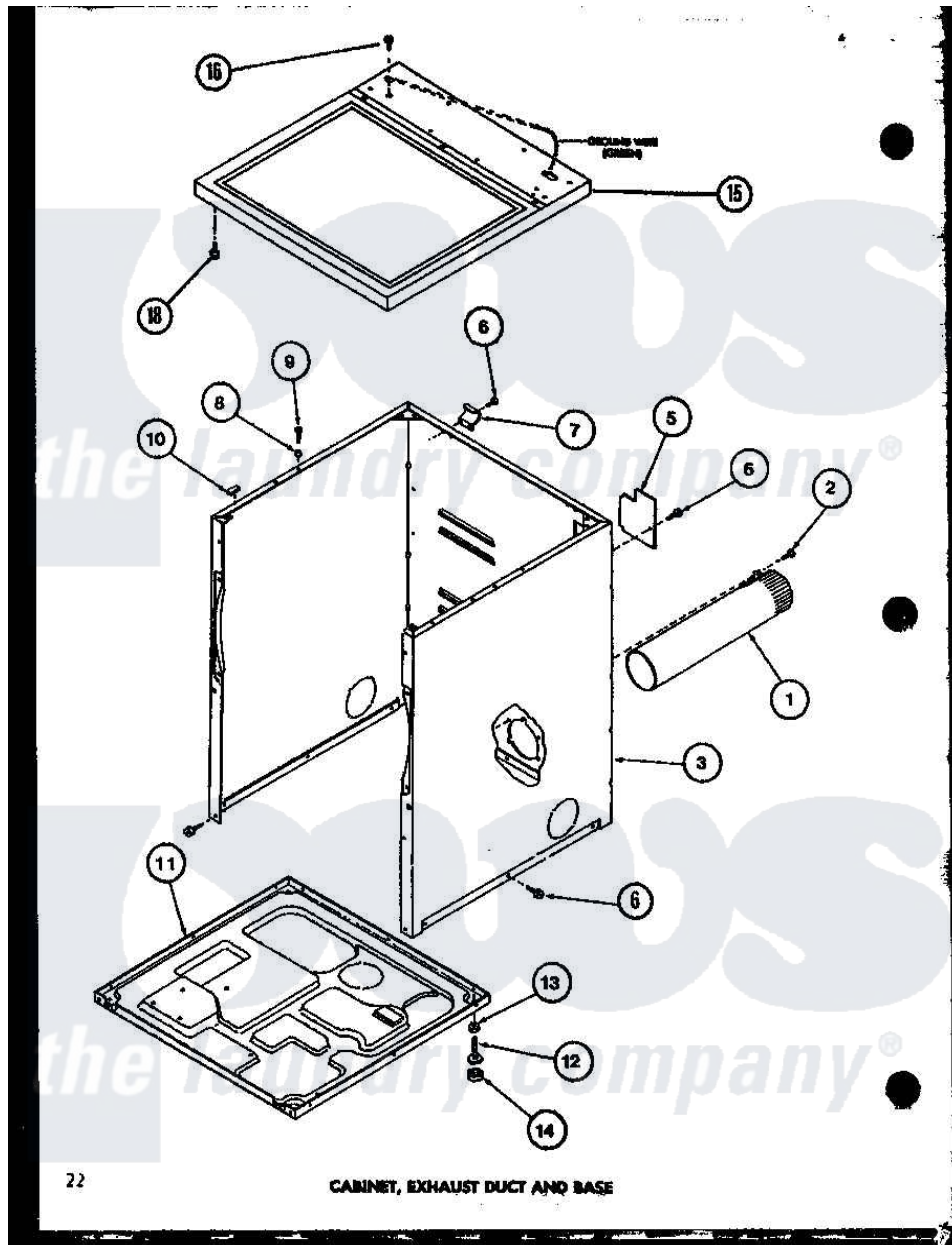

Amana LE9002 (BOM: P7804813W) 01 - CABINET

Amana Residential Amana LE9002 (BOM: P7804813W) Washer Parts Parts Diagram 01 - CABINET
 Click on the part number to view part

Item	Original Part Number	Replaced By	Status	Part Description
1	R0603041		Not Available	DUCT, EXHAUST
2	R0600052		Not Available	SCREW, HEX HEAD
3	R0603118		Not Available	CABINET W
"	R0603068		Not Available	xxxASSY, DRYER CABINET
5	R0603182	60821		Access Cover
6	R0600017		Not Available	SCREW
7	R0605711		Not Available	HINGE
8	R0603524	505187		Locator, Panel
9	R0600102	Y014874		Screw, Idler Arm And Sleeve
10	R0606519	Y56128		Pad, Bumper
11	R0603183	60811		Assembly, Base-Complete
12	R0600051	Y305086		Adjustable Leg And Nut
13	R0601021	62739		Nut, Lock
14	R0606525	Y314137		Foot, Rubber
15	R0603149		Not Available	TOP ASSY W
"	R0603148		Not Available	TOP, ASSY A