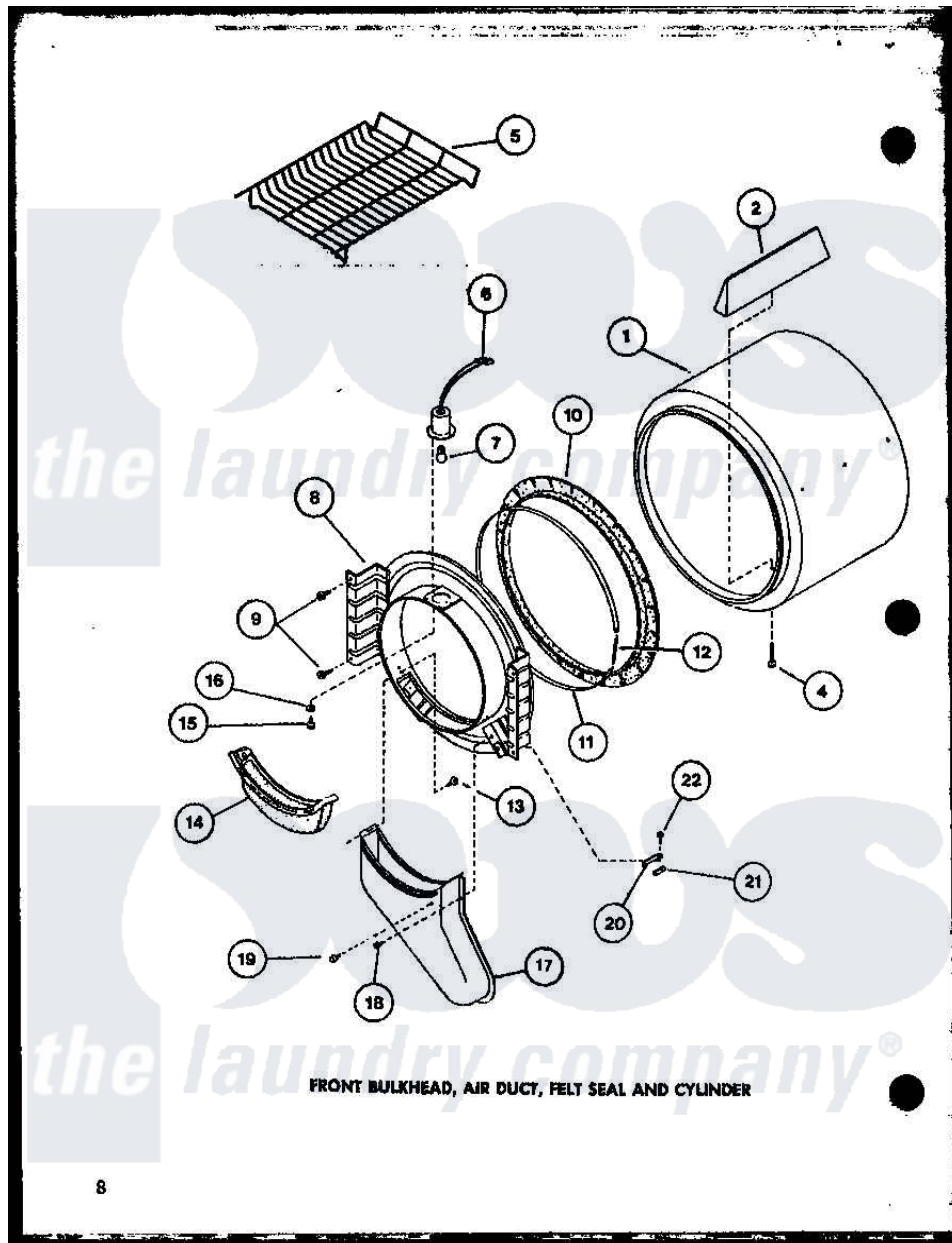

Amana LE9002 (BOM: P7804813W) 02 - FRONT BULKHEAD

Amana Residential Amana LE9002 (BOM: P7804813W) Washer Parts Parts Diagram 02 - FRONT BULKHEAD
 Click on the part number to view part

Item	Original Part Number	Replaced By	Status	Part Description
1	R0603176		Not Available	CYLINDER
2	R0605707		Not Available	BAFFLE CYLINDER SHORT
"	R0605706		Not Available	BAFFLE, CYLINDER LONG
4	R0600038		Not Available	SCREW
5	R0603572		Not Available	RACK, DRYING
6	R0605012		Not Available	RECEPTACLE, BULB
7	R0612001	31001575		Bulb, Cylinder Light
8	R0603152		Not Available	FRONT BULKHEAD A
"	R0603153			Front Bulkhead W/Light White
9	R0600017		Not Available	SCREW
10	R0604508	56088		Assembly, Seal
11	R0605555		Not Available	STRAP, SEAL
12	R0605554	52310		Spring
13	R0600052		Not Available	SCREW, HEX HEAD
14	R0603594	61376P		Filter, Lint-White W/Inst.
15	R0600047		Not Available	SCREW

16	R0600525	Not Available	LOCKWASHER
17	R0603595	Not Available	AIR DUCT
18	R0600039	489464	Screw
19	R0606523	Not Available	BUMPER
20	R0605708	61448	Glide, Cylinder-Rulon F
21	R0604521	58049	Pad, Thin
22	R0600004	W10116760	Screw