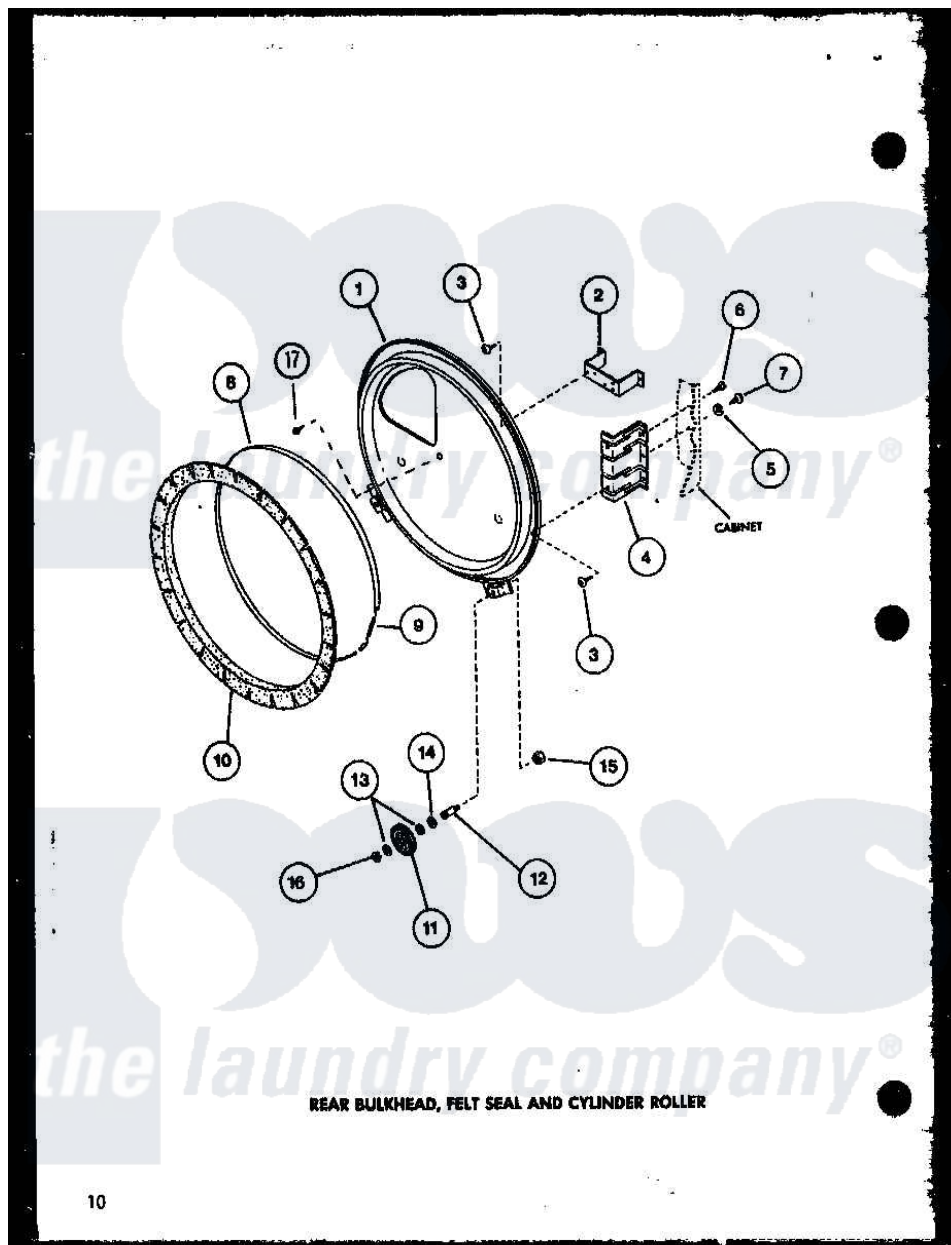

Amana LE9002 (BOM: P7804813W) 08 - REAR BULKHEAD

Amana Residential Amana LE9002 (BOM: P7804813W) Washer Parts Parts Diagram 08 - REAR BULKHEAD
 Click on the part number to view part

Item	Original Part Number	Replaced By	Status	Part Description
1	R0603177		Not Available	BULKHEAD, WHITE
2	R0605709	60823P		Bracket, Terminal Block
3	R0600055	20530		Screw, 10-24 x 3/8 Hex
4	R0605557		Not Available	BRACKET
5	R0600527		Not Available	WASHER
6	R0600041		Not Available	SCREW
7	R0600042		Not Available	SET SCREW
8	R0605555		Not Available	STRAP, SEAL
9	R0605554	52310		Spring
10	R0604508	56088		Assembly, Seal
11	R0605559	62649P		Roller- CY
12	R0605560	56461		Shaft
13	R0604009		Not Available	TIMER
14	R0600559		Not Available	WASHER, THRUST
15	R0601009	358160		Nut
16	R0601527	23748		Ring, Retaining