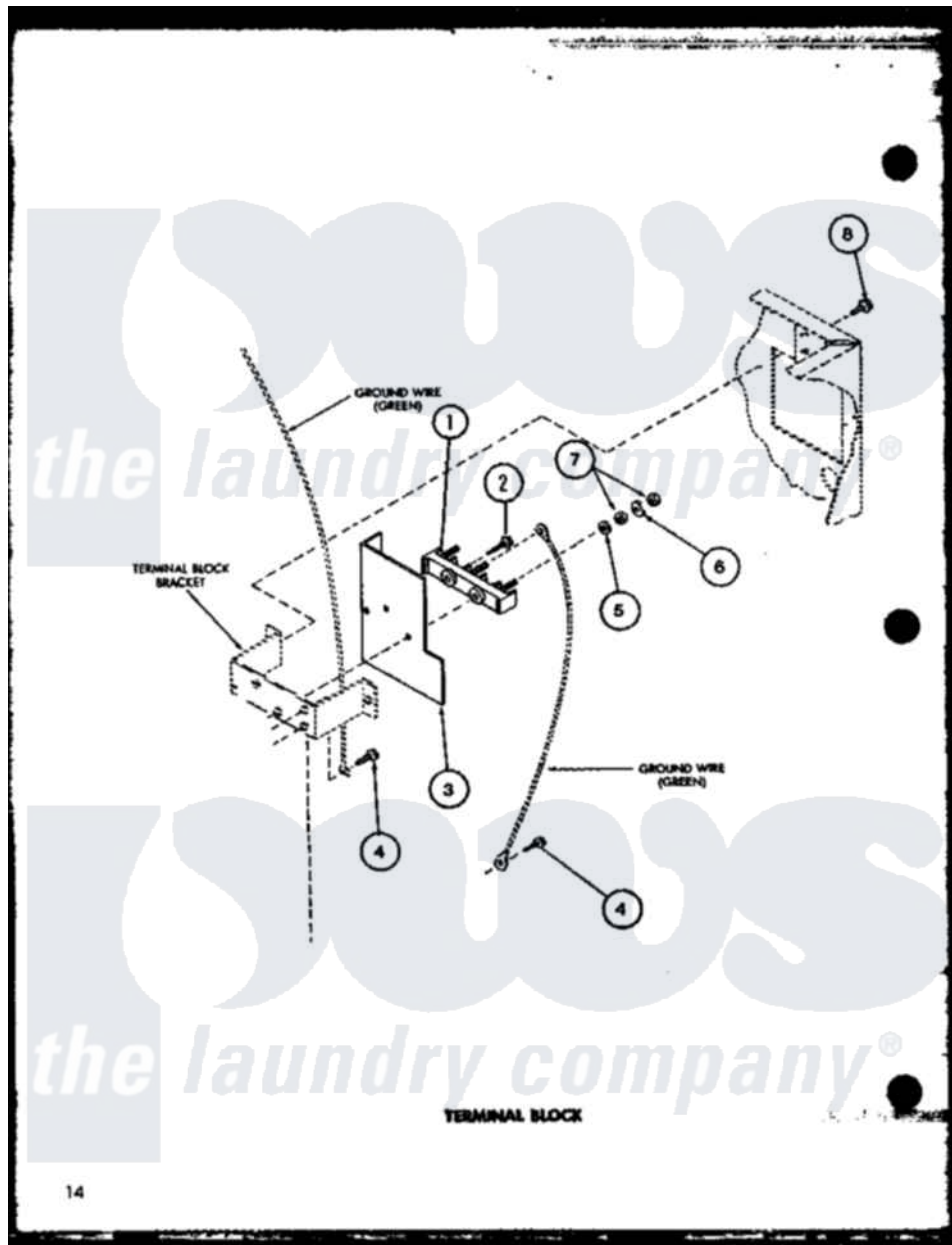

Amana LE9002 (BOM: P7804813W) 09 - TERMINAL BLOCK

Amana Residential Amana LE9002 (BOM: P7804813W) Washer Parts Parts Diagram 09 - TERMINAL BLOCK
 Click on the part number to view part

Item	Original Part Number	Replaced By	Status	Part Description
1	R0605013	33001244		Block, Terminal
2	R0600038		Not Available	SCREW
3	R0604510		Not Available	SHIELD
4	R0600055	20530		Screw, 10-24 x 3/8 Hex
5	R0600530		Not Available	WASHER
6	R0600527		Not Available	WASHER
7	R0601022		Not Available	NUT
8	R0600017		Not Available	SCREW