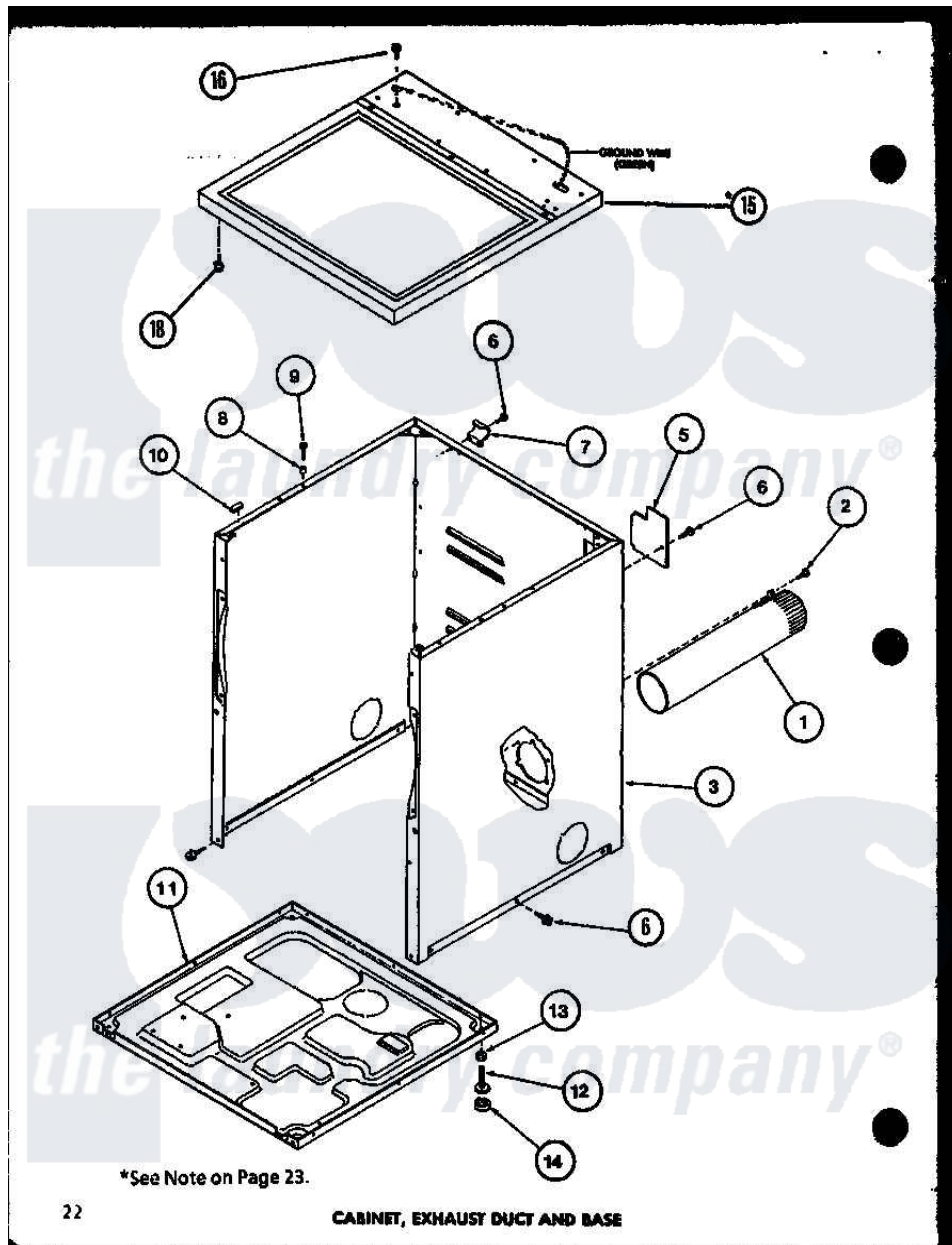

Amana LE9002 (BOM: P7804821W) 01 - CABINET

Amana Residential Amana LE9002 (BOM: P7804821W) Dryer Parts Parts Diagram 01 - CABINET  
 Click on the part number to view part

Item	Original Part Number	Replaced By	Status	Part Description
1	R0603041		Not Available	DUCT, EXHAUST
2	R0600052		Not Available	SCREW, HEX HEAD
3	R0603118		Not Available	CABINET W
"	R0603068		Not Available	xxxASSY, DRYER CABINET
5	R0603182	<a href="#">60821</a>		Access Cover
6	R0600017		Not Available	SCREW
7	R0605711		Not Available	HINGE
8	R0603524	<a href="#">505187</a>		Locator, Panel
9	R0600102	<a href="#">Y014874</a>		Screw, Idler Arm And Sleeve
10	R0606519	<a href="#">Y56128</a>		Pad, Bumper
11	R0603183	<a href="#">60811</a>		Assembly, Base-Complete
12	R0600051	<a href="#">Y305086</a>		Adjustable Leg And Nut
13	R0601021	<a href="#">62739</a>		Nut, Lock
14	R0606525	<a href="#">Y314137</a>		Foot, Rubber
15	R0603149		Not Available	TOP ASSY W
"	R0603148		Not Available	TOP, ASSY A