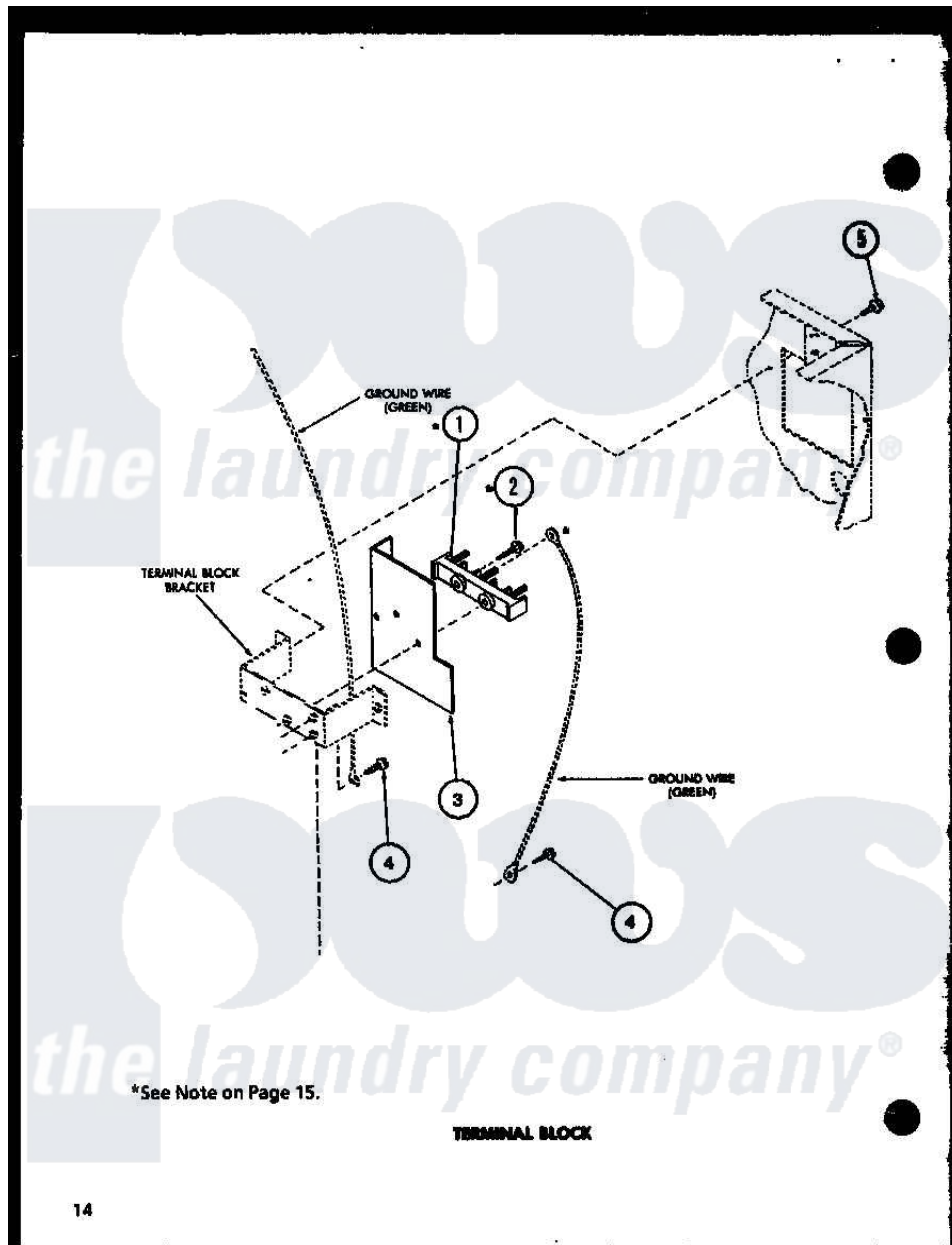

Amana LE9002 (BOM: P7804821W) 08 - TERMINAL BLOCK

Amana Residential Amana LE9002 (BOM: P7804821W) Dryer Parts Parts Diagram 08 - TERMINAL BLOCK  
 Click on the part number to view part

Item	Original Part Number	Replaced By	Status	Part Description
1	R0605088		Not Available	TERMINAL BLOCK
2	R0600105	<a href="#">501285</a>		Screw, No.12 X 9/16-Pla
3	R0604510		Not Available	SHIELD
4	R0600055	<a href="#">20530</a>		Screw, 10-24 x 3/8 Hex
5	R0600017		Not Available	SCREW