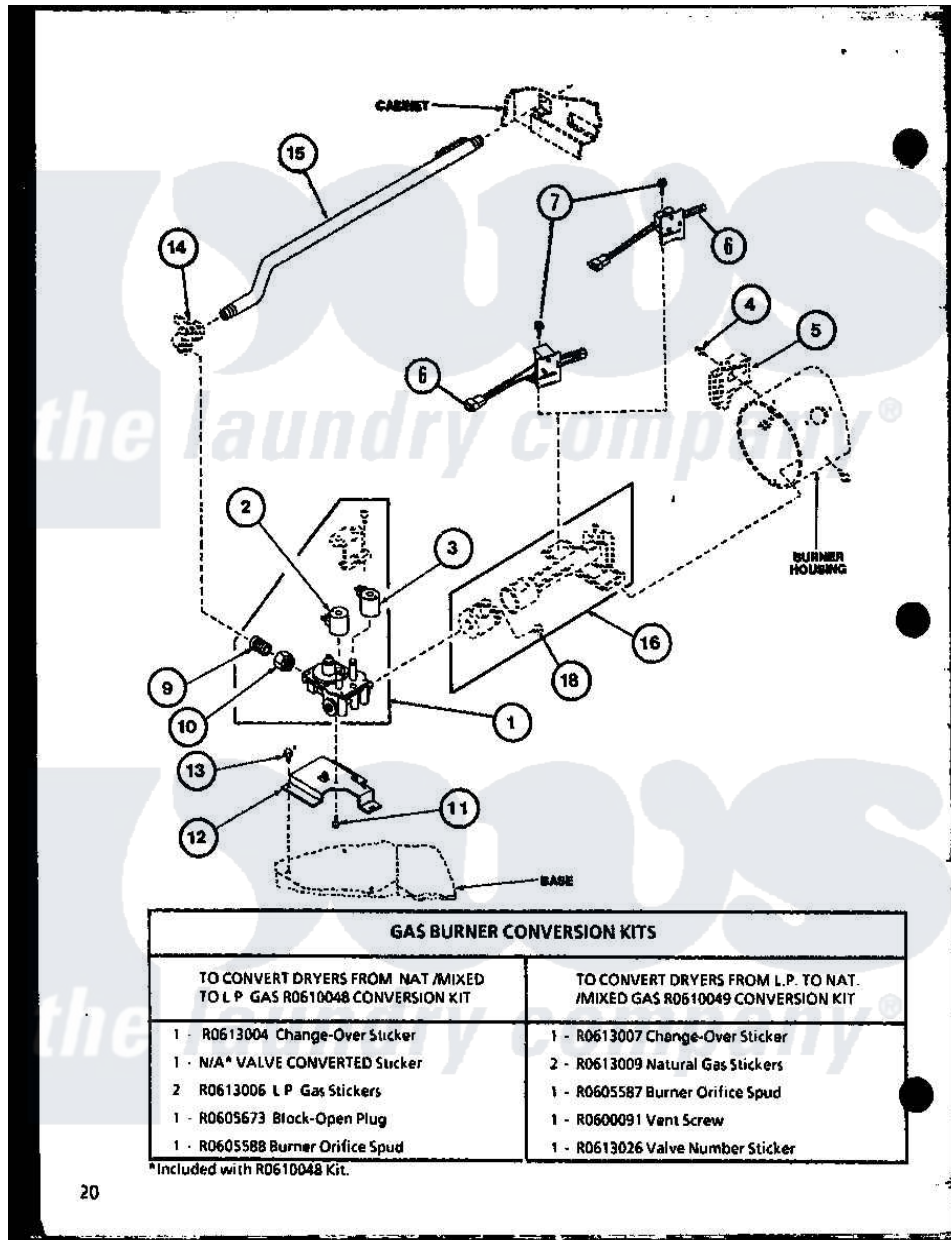

Amana LE9012 (BOM: P7804814W W) 01 - GAS BURNER CONVERSION KITS

Amana Residential Amana LE9012 (BOM: P7804814W W) Washer Parts Parts Diagram 01 - GAS BURNER CONVERSION KITS

Click on the part number to view part

Item	Original Part Number	Replaced By	Status	Part Description
1	R0606002	58804		Assembly, Valve-Gas-Single-
2	R0610003	306106		Coil, Holding And Booster--W
3	R0610050	694540		Coil, 60 Hz
4	R0600033	489464		Screw
5	R0611503	338906		Radiant, Sensor
6	R0610065	37001308		Ignitor
7	R0600047		Not Available	SCREW
9	R0606526		Not Available	NIPPLE
10	R0601034	40016301		Nut, Lock
11	R0600045	3370225		Screw
12	R0605694	500821		Bracket, Mounting-Gas
13	R0600014	27001200		Screw
14	R0606004	510205		Valve-Elbo
15	R0610051	58911		Assembly, Lead-In Pipe
16	R0610023	37001304		Burner Ign