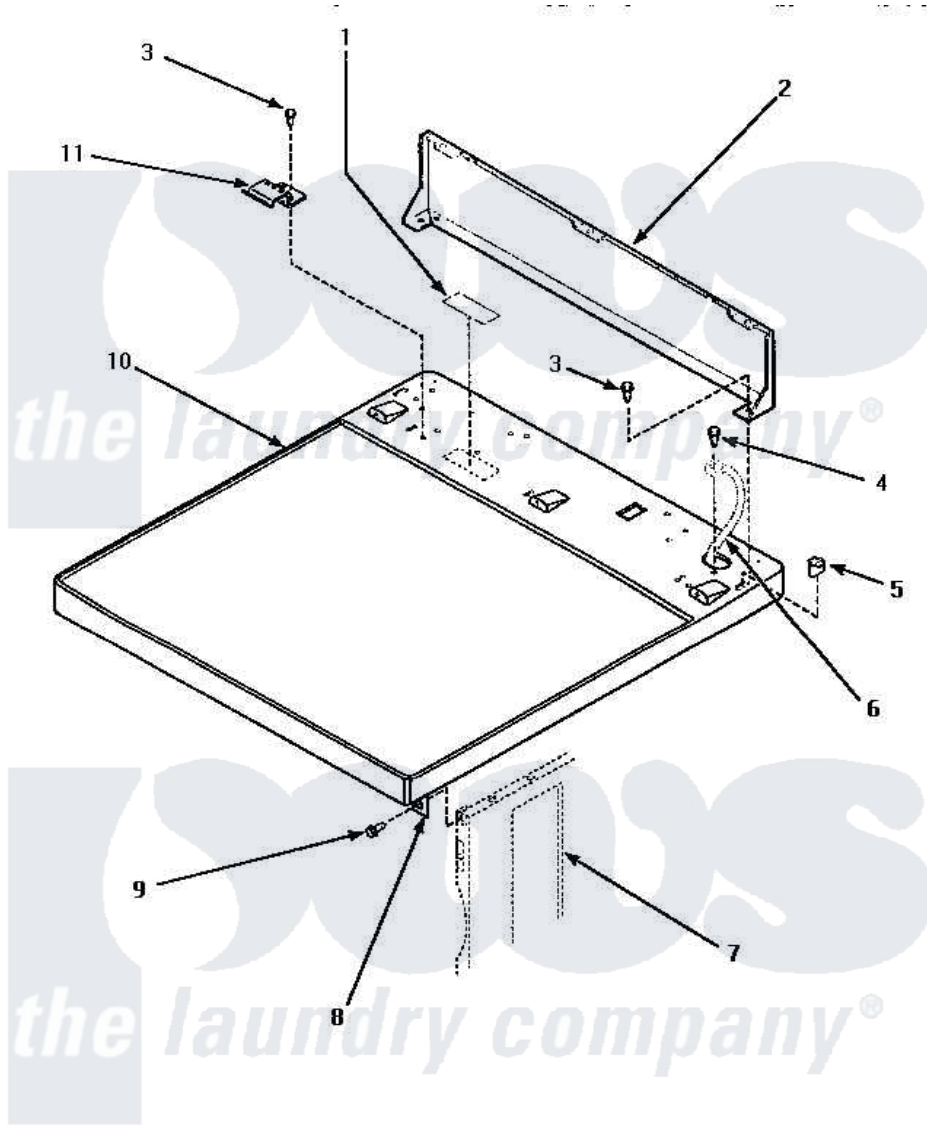

Amana LE9107W (BOM: P1163701W W) 02 - CABINET TOP & CONTROL HOOD REAR PANEL

CABINET TOP AND CONTROL HOOD REAR PANEL

Amana [Residential Amana LE9107W \(BOM: P1163701W W\) Dryer Parts](#) Parts Diagram 02 - CABINET TOP & CONTROL HOOD REAR PANEL
 Click on the part number to view part

Item	Original Part Number	Replaced By	Status	Part Description
1	24903		Not Available	STICKER,DISCONNECT POW
2	500343		Not Available	PANEL,BACK(HOME HOOD)
3	501086	90767		Screw, 8A X 3/8 HeX Washer Head Tapping
4	20530			Screw, 10-24 x 3/8 Hex
5	501242		Not Available	CLIP,TUBULAR INSERT
6	Y00000000		Not Available	SEE NOTE GROUND WIRE FROM REAR BULKHEAD, GREEN
7	Y00000000		Not Available	SEE NOTE CABINET
8	500084	40130801		Bracket, Top Mount
9	33562	27001200		Screw
10	500085WP	37001027		Panel, Top
"	500085LP	510029LP		Kit Top Panel W/Hdw domestic
11	501241	Y503876		Clip, Hold Down