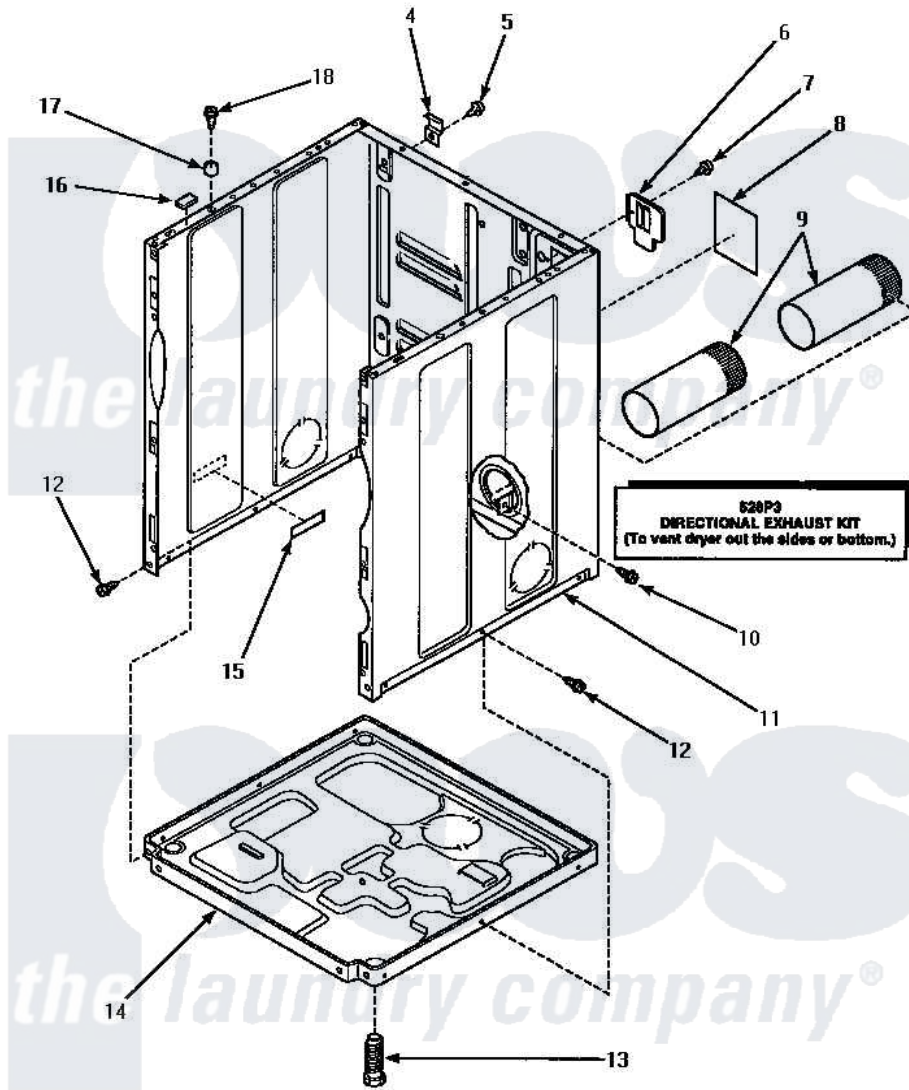

# Amana LE9107W (BOM: P1163701W W) 03 - CABINET, EXHAUST DUCT & BASE

## CABINET, EXHAUST DUCT AND BASE

Amana Residential Amana LE9107W (BOM: P1163701W W) Dryer Parts Parts Diagram 03 - CABINET, EXHAUST DUCT & BASE

[Click on the part number to view part](#)

Item	Original Part Number	Replaced By	Status	Part Description
4	<a href="#">500003</a>			Hinge, Top
5	33562	<a href="#">27001200</a>		Screw
6	500114	<a href="#">510903</a>		Plate Access Panel
7	33562	<a href="#">27001200</a>		Screw
8	501289		Not Available	(ELECTRIC MODELS)
9	500064	<a href="#">505518</a>		Duct, Exhaust
10	501668	<a href="#">503688</a>		Screw, 10B-16 X .34 I
11	500001HP		Not Available	ASSY, CABINET
"	500001LP	<a href="#">727P3L</a>		Kit Dryer Panels
"	500001WP	<a href="#">37001284</a>		Cabinet As Pack
12	33562	<a href="#">27001200</a>		Screw
13	<a href="#">Y500101</a>			Leg, Leveling
14	<a href="#">500070</a>			Base, Dryer
15	61294		Not Available	(ELECTRIC MODELS)
16	<a href="#">Y56128</a>			Pad, Bumper