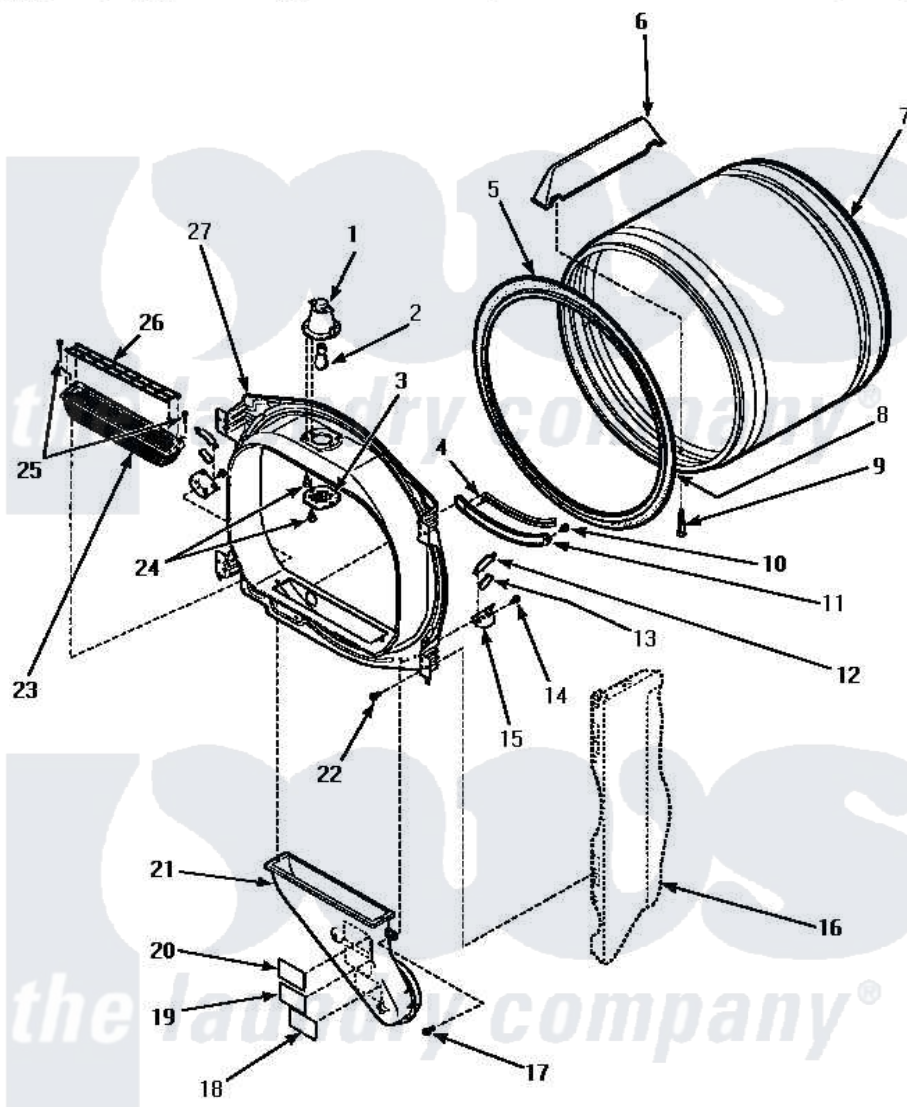

Amana LE9107W (BOM: P1163701W W) 04 - FR BLKHD, AIR DUCT, FELT SEAL & CYLINDER

FRONT BULKHEAD, AIR DUCT, FELT SEAL AND CYLINDER

Amana Residential Amana LE9107W (BOM: P1163701W W) Dryer Parts Parts Diagram 04 - FR BLKHD, AIR DUCT, FELT SEAL & CYLINDER

[Click on the part number to view part](#)

Item	Original Part Number	Replaced By	Status	Part Description
1	500153		Not Available	CYLINDER LIGHT HOUSING
2	Y60954	67001316		Bulb, Light
3	500094		Not Available	LENS,DRUM LIGHT
4	501247			Sensor, Moisture
5	501801	37001132		Seal, Cylinder
6	500022	510102		Baffle- SH
7	500013WP		Not Available	ASSY,CYLINDER-HOME-
8	22506P	511637P		Adh Dow 737 Clr 3 Oz Tube
9	Y62588			Screw, 10BT-12 X 1 Tap
10	501668	503688		Screw, 10B-16 X .34 I
11	501246		Not Available	MOUNTING,MOISTURE SENSOR
12	Y501676	37001298		Glide- Dry
13	500121	510189		Pad Felt
14	501668	503688		Screw, 10B-16 X .34 I