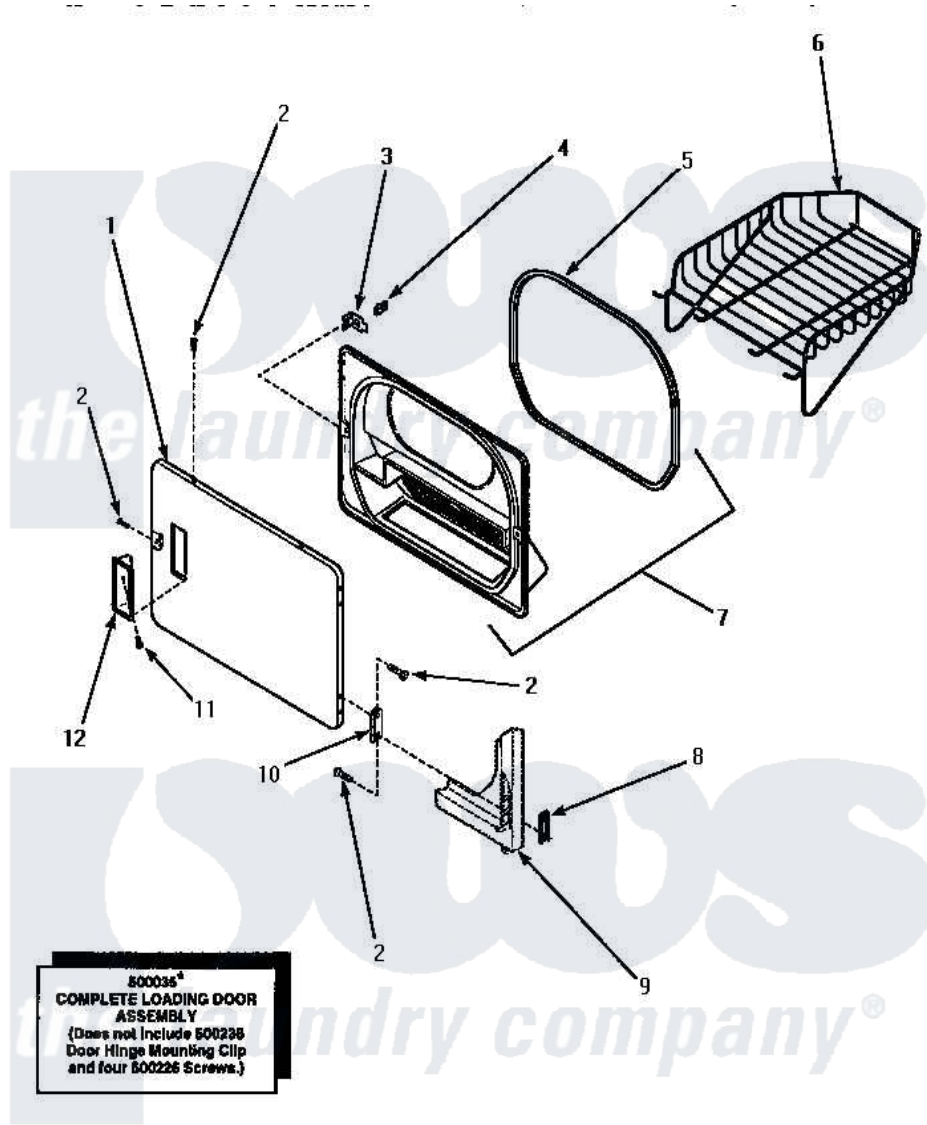

Amana LE9107W (BOM: P1163701W W) 08 - LOADING DOOR WITH DRYING RACK

LOADING DOOR WITH DRYING RACK

Amana Residential Amana LE9107W (BOM: P1163701W W) Dryer Parts Parts Diagram 08 - LOADING DOOR WITH DRYING RACK

Click on the part number to view part

Item	Original Part Number	Replaced By	Status	Part Description
1	500040L			Assembly, Door-Home
"	500040W			Assembly, Door-Home
2	500226			Screw, 8b-16 x 5/8 Tap
3	500223	40116201		Bracket, Door Strike
4	500039	510181		Strike Doormetal
5	500200		Not Available	SEAL,DOOR
6	501295P		Not Available	RACK, DRYING
7	500199		Not Available	ASSY,LINER & SEAL
8	500236			Clip, Door Hinge Mount
9	Y00000000		Not Available	SEE NOTE FRONT PANEL
10	500041	Y503676		Hinge, Door And Top
11	500297	8281236		Screw
12	500042L		Not Available	PULL,DOOR
"	500042W		Not Available	PULL,DOOR
NI	500035W		Not Available	ASSY,DOOR-HOME