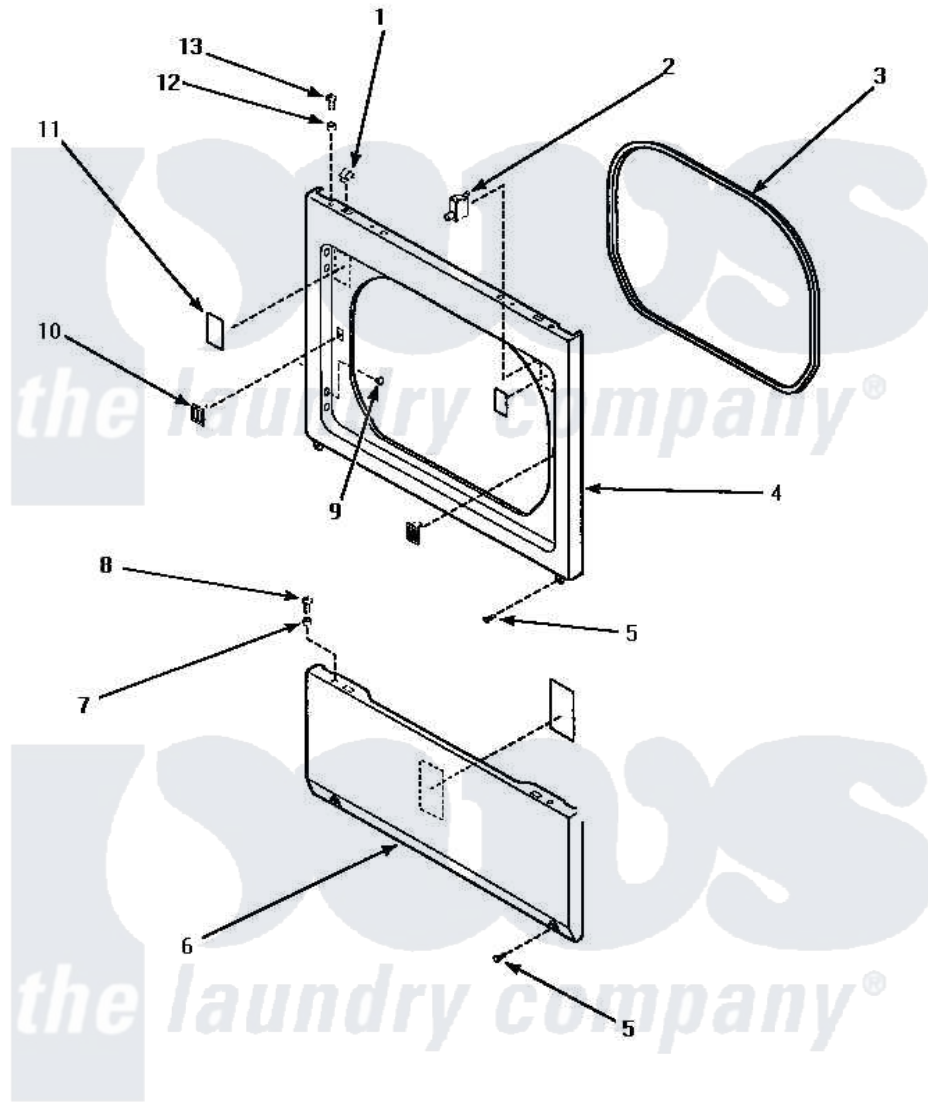

**Amana LE9107W (BOM: P1163701W W) 09 - LOWER ACCESS PANEL, FRONT PANEL & SEAL**

**LOWER ACCESS PANEL, FRONT PANEL AND SEAL**

Amana [Residential Amana LE9107W \(BOM: P1163701W W\) Dryer Parts](#) Parts Diagram 09 - LOWER ACCESS PANEL, FRONT PANEL & SEAL  
 Click on the part number to view part

Item	Original Part Number	Replaced By	Status	Part Description
1	28835	<a href="#">22001650</a>		Fastener, Spring
2	Y62872	<a href="#">W10169313</a>		Switch-Dor
3	<a href="#">500034</a>			Seal, Front Panel
4	500033W		Not Available	PANEL, FRONT
"	500033H		Not Available	PANEL,FRONT
"	<a href="#">500033L</a>			Panel, Front
5	33562	<a href="#">27001200</a>		Screw
6	500044H		Not Available	PANEL,ACCESS
"	500044L		Not Available	PANEL, ACCESS (ALMOND)
"	500044W	<a href="#">40045301WP</a>		Panel, Access
7	56079	<a href="#">505187</a>		Locator, Panel
8	32671	<a href="#">Y014874</a>		Screw, Idler Arm And Sleeve
9	500227	<a href="#">505295</a>		Screw, No.8ab-16 x 3/4 PH
10	54660	<a href="#">LA-1003</a>		Door Catch Kit
11	500281		Not Available	STICKER