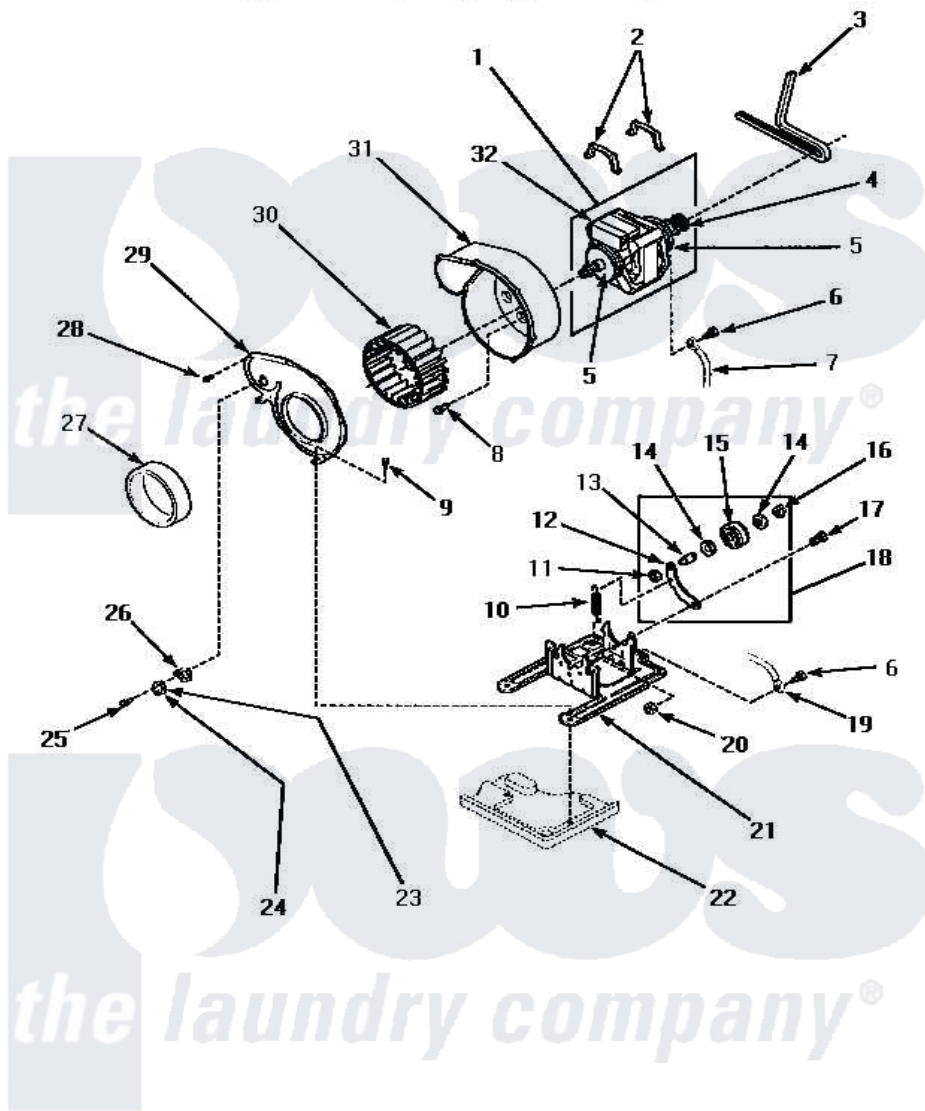

**Amana LE9107W (BOM: P1163701W W) 10 - MOTOR, EXHAUST FAN & BELT**

**MOTOR, EXHAUST FAN AND BELT**

Amana [Residential Amana LE9107W \(BOM: P1163701W W\) Dryer Parts](#) Parts Diagram 10 - MOTOR, EXHAUST FAN & BELT

[Click on the part number to view part](#)

Item	Original Part Number	Replaced By	Status	Part Description
1	501211	<a href="#">2200376</a>		Motor
2	Y58047	<a href="#">660658</a>		Clamp, Motor Mounting 343481 685441
3	59174	<a href="#">40111201</a>		Belt, Cylinder
4	<a href="#">500011</a>			Pulley, Motor
5	58044A		Not Available	MOUNT,MOTOR-LOCKING
6	<a href="#">20530</a>			Screw, 10-24 x 3/8 Hex
7	Y00000000		Not Available	SEE NOTE GROUND WIRE FROM MOTOR TO MOUNTING BRACKET, GREEN
8	Y31645	<a href="#">27001200</a>		Screw
9	33562	<a href="#">27001200</a>		Screw
10	<a href="#">56076</a>			Spring, Idler
11	56156	<a href="#">358160</a>		Nut
12	500910	<a href="#">37001144</a>		Assembly- Idler

13	<a href="#">56461</a>		Shaft
14	<a href="#">52549</a>		Washer, 501 ID X3/4 Odx
15	<a href="#">Y54414</a>		Assembly, Wheel And Bearing
16	<a href="#">23748</a>		Ring, Retaining
17	<a href="#">500824</a>		Screw, 1/4-20 Unc Hex
18	500269	<a href="#">37001287</a>	Assembly, Idler Lever/Shaft/Pulley
19	Y00000000	Not Available	SEE NOTE GROUND WIRE FROM MOTOR TO MOUNTING BRACKET, GREEN
20	52566	<a href="#">27001225</a>	Nut, Jam Mid Lock 1/4-20
21	500822	<a href="#">503613</a>	Mount, Motor
22	Y00000000	Not Available	SEE NOTE BASE
23	<a href="#">59500</a>		Assembly, Thermistor
25	23222	<a href="#">3177991</a>	Screw
27	<a href="#">500313</a>		Seal, Blower Housing
28	<a href="#">31260</a>		Screw, No.8 X 3/8 Ind H
29	500078	<a href="#">511969P</a>	Kit Blower Housing And Cover
30	56000	<a href="#">510139P</a>	Assembly Blower Fan Package
31	<a href="#">56020</a>		Housing, Blower
32	501218	Not Available	MOTOR SWITCH (DOES NOT INCLUDE THERMAL PROT