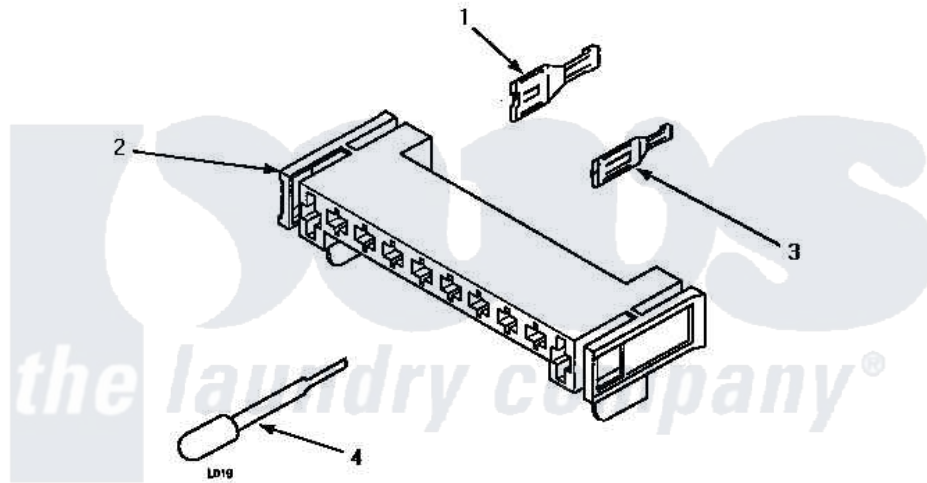

Amana LE9107W (BOM: P1163701W W) 11 - MTR CONN BLOCK/TERM & EXTRACTOR TOOL

MOTOR CONNECTION BLOCK, TERMINALS AND TERMINAL EXTRACTOR TOOLS

Amana Residential Amana LE9107W (BOM: P1163701W W) [Dryer Parts](#) Parts Diagram 11 - MTR CONN BLOCK/TERM & EXTRACTOR TOOL

[Click on the part number to view part](#)

Item	Original Part Number	Replaced By	Status	Part Description
1	00255		Not Available	(1/4 INCH-FOR (1) 12 GAUGE WIR
"	Y00256			Spade Terminal Or
2	500338			Housing-10 Position
3	Y00188			Molex Terminal
4	283P4			Terminal Extractor Tool
5	190P4			Terminal Extractor Tool