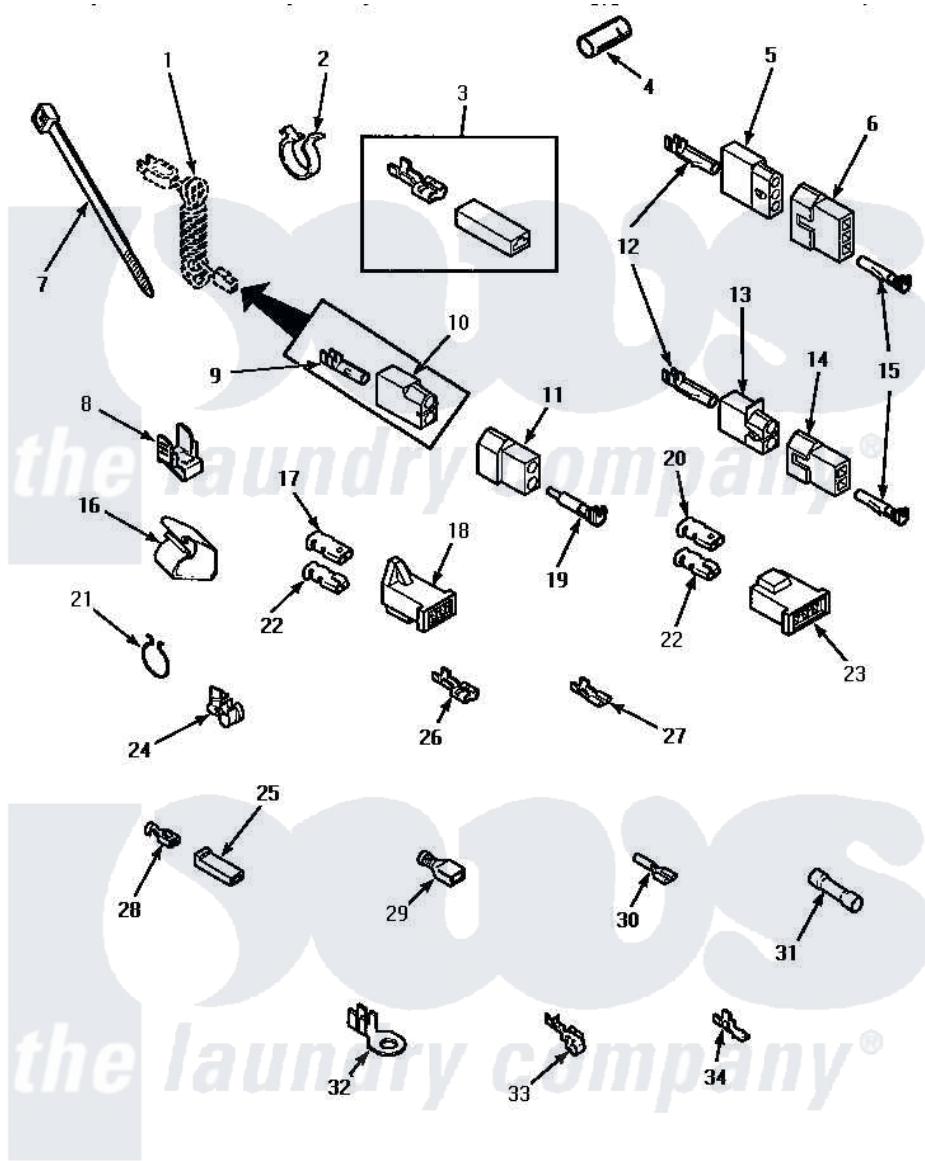

# Amana LE9107W (BOM: P1163701W W) 12 - TERMINALS

## TERMINALS

Amana Residential Amana LE9107W (BOM: P1163701W W) Dryer Parts Parts Diagram 12 - TERMINALS  
 Click on the part number to view part

Item	Original Part Number	Replaced By	Status	Part Description
1	Y00000000		Not Available	SEE NOTE POWER CORD -- (GAS MODELS)
2	61510	<a href="#">504034</a>		Clip, Wire
3	<a href="#">Y00237</a>			Terminal-Female 1/4 ((1) 12 GAUGE Wire Or(2) 18 GA
4	Y21365	<a href="#">503670</a>		Sleeve Insulator
5	23039	<a href="#">697780</a>		Receptacle,
6	<a href="#">23040</a>			Plug-3 Circuit
7	55881	<a href="#">M0321209</a>		Tie-Electrical
8	Y00161	<a href="#">B5733302</a>		Clip, Ground
9	<a href="#">00130</a>			Terminal, Pin-1/8 Femal
10	<a href="#">56265</a>			Receptacle, 2 Circuit
11	<a href="#">56266</a>			Plug
12	Y00117	<a href="#">5011-XX</a>		093 Female Socket
13	<a href="#">56451</a>			Receptacle, 2 Circuit
14	<a href="#">56448</a>			Terminal Block Plug
15	<a href="#">Y00116</a>			Terminal, Pin-Male